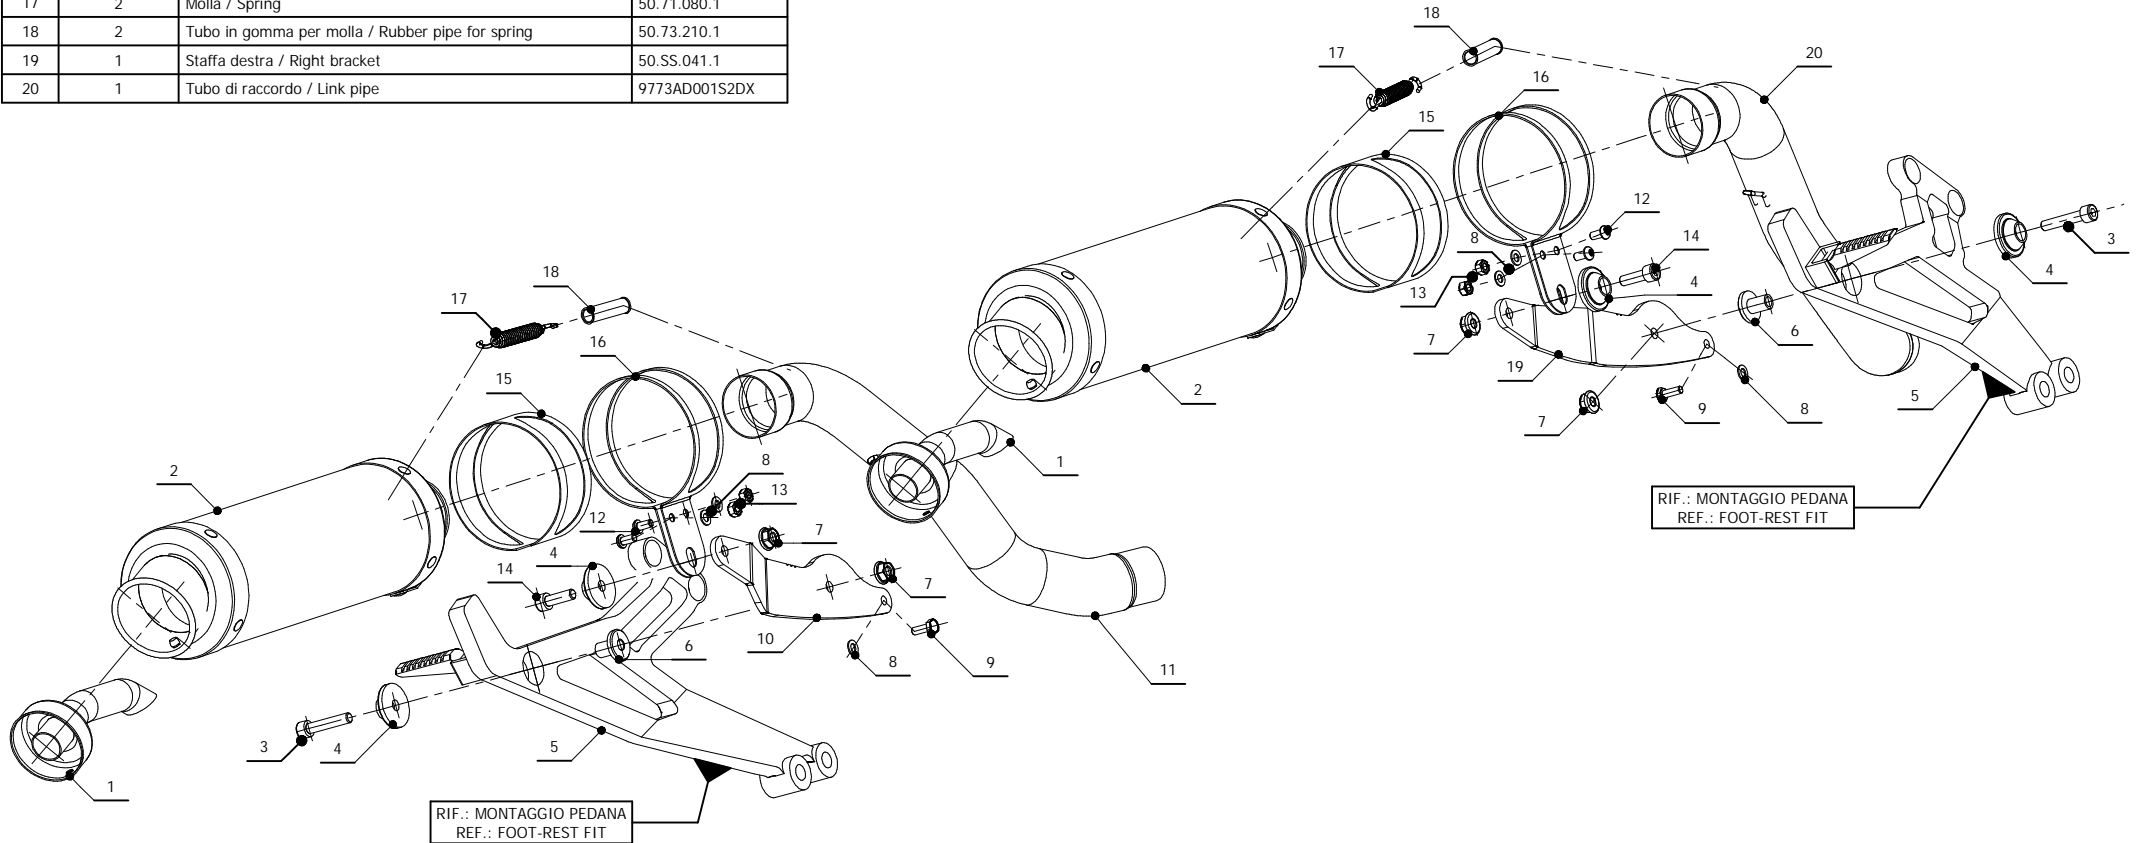

ELENCO PARTI / PARTS LIST

#	QTA / QTY	DESCRIZIONE / DESCRIPTION	CODICE / CODE
1	2	DB killer / DB killer	50.DK.021.0
2	2	Silenziatore / Muffler	GP
3	2	Vite M8x40 / Screw M8x40	50.73.075.1
4	4	Rondella in alluminio / Aluminium washer	50.73.063.1
5	2	Pedana / Foot-rest	
6	2	Bussola in alluminio / Aluminium bush	50.73.081.1
7	4	Dado 8 MA flangiato / Flanged nut 8 MA	50.73.052.1
8	6	Rondella M6 / Washer M6	50.72.027.1
9	2	Vite M6x16 / Screw M6x16	50.73.087.1
10	1	Staffa sinistra / Left bracket	50.SS.042.1
11	1	Tubo di raccordo / Link pipe	9773AD001S2SX
12	4	Vite M6 x 12 / Screw M6 x 12	50.72.024.1
13	4	Dado M6 / Nut M6	50.73.146.1
14	2	Vite M8x25 / Screw M8x25	50.73.064.1
15	2	Protezione in gomma per staffa / Rubber protection for bracket	50.73.040.1
16	2	Staffa / Bracket	50.SS.032.0
17	2	Molla / Spring	50.71.080.1
18	2	Tubo in gomma per molla / Rubber pipe for spring	50.73.210.1
19	1	Staffa destra / Right bracket	50.SS.041.1
20	1	Tubo di raccordo / Link pipe	9773AD001S2DX

MODEL MONTAGGIO PEDANA / FOOT-REST FIT

YEAR

LINE SPORT

MUFFLER

SCHEMATIC

ELENCO PARTI / PARTS LIST			
#	QTA / QTY	DESCRIZIONE / DESCRIPTION	CODICE / CODE
1	1	Pedana / Foot-rest	
2	2	Vite M10x60 / Screw M10x60	50.73.135.1
3	2	Rondella alluminio / Aluminium washer	50.73.120.1
4	2	Bussola in alluminio / Aluminium bush	50.73.122.1
5	2	Distanziale in alluminio / Aluminium spacer	50.SS.108.1
6	2	Distanziale in alluminio / Aluminium spacer	50.SS.056.1
7	2	Bussola in alluminio / Aluminium bush	50.73.121.1
8	2	Rondella in alluminio / Aluminium washer	50.73.063.1
9	2	Vite M8x60 / Screw M8x60	50.73.078.1