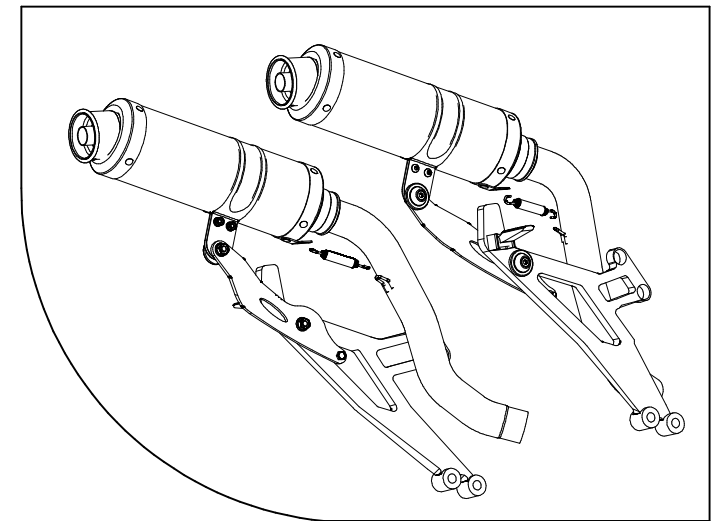

ELENCO PARTI / PARTS LIST

#	QTA / QTY	DESCRIZIONE / DESCRIPTION	CODICE / CODE
1	2	DB killer / DB killer	50.DK.021.0
2	2	Silenziatore / Muffler	GP
3	2	Vite M8x40 / Screw M8x40	50.73.075.1
4	4	Rondella in alluminio / Aluminium washer	50.73.063.1
5	2	Pedana / Foot-rest	
6	2	Bussola in alluminio / Aluminium bush	50.73.081.1
7	4	Dado 8 MA flangiato / Flanged nut 8 MA	50.73.052.1
8	6	Rondella M6 / Washer M6	50.72.027.1
9	2	Vite M6x16 / Screw M6x16	50.73.087.1
10	1	Staffa sinistra / Left bracket	50.SS.042.1
11	1	Tubo di raccordo / Link pipe	9773AD001S2SX
12	4	Vite M6 x 12 / Screw M6 x 12	50.72.024.1
13	4	Dado M6 / Nut M6	50.73.146.1
14	2	Vite M8x25 / Screw M8x25	50.73.064.1
15	2	Protezione in gomma per staffa / Rubber protection for bracket	50.73.040.1
16	2	Staffa / Bracket	50.SS.032.0
17	2	Molla / Spring	50.71.080.1
18	2	Tubo in gomma per molla / Rubber pipe for spring	50.73.210.1
19	1	Staffa destra / Right bracket	50.SS.041.1
20	1	Tubo di raccordo / Link pipe	9773AD001S2DX

MODEL MONTAGGIO PEDANA / FOOT-REST FIT

YEAR

LINE SPORT

MUFFLER

SCHEMATIC

ELENCO PARTI / PARTS LIST			
#	QTA / QTY	DESCRIZIONE / DESCRIPTION	CODICE / CODE
1	1	Pedana / Foot-rest	
2	2	Vite M10x60 / Screw M10x60	50.73.135.1
3	2	Rondella alluminio / Aluminium washer	50.73.120.1
4	2	Bussola in alluminio / Aluminium bush	50.73.122.1
5	2	Distanziale in alluminio / Aluminium spacer	50.SS.108.1
6	2	Distanziale in alluminio / Aluminium spacer	50.SS.056.1
7	2	Bussola in alluminio / Aluminium bush	50.73.121.1
8	2	Rondella in alluminio / Aluminium washer	50.73.063.1
9	2	Vite M8x60 / Screw M8x60	50.73.078.1