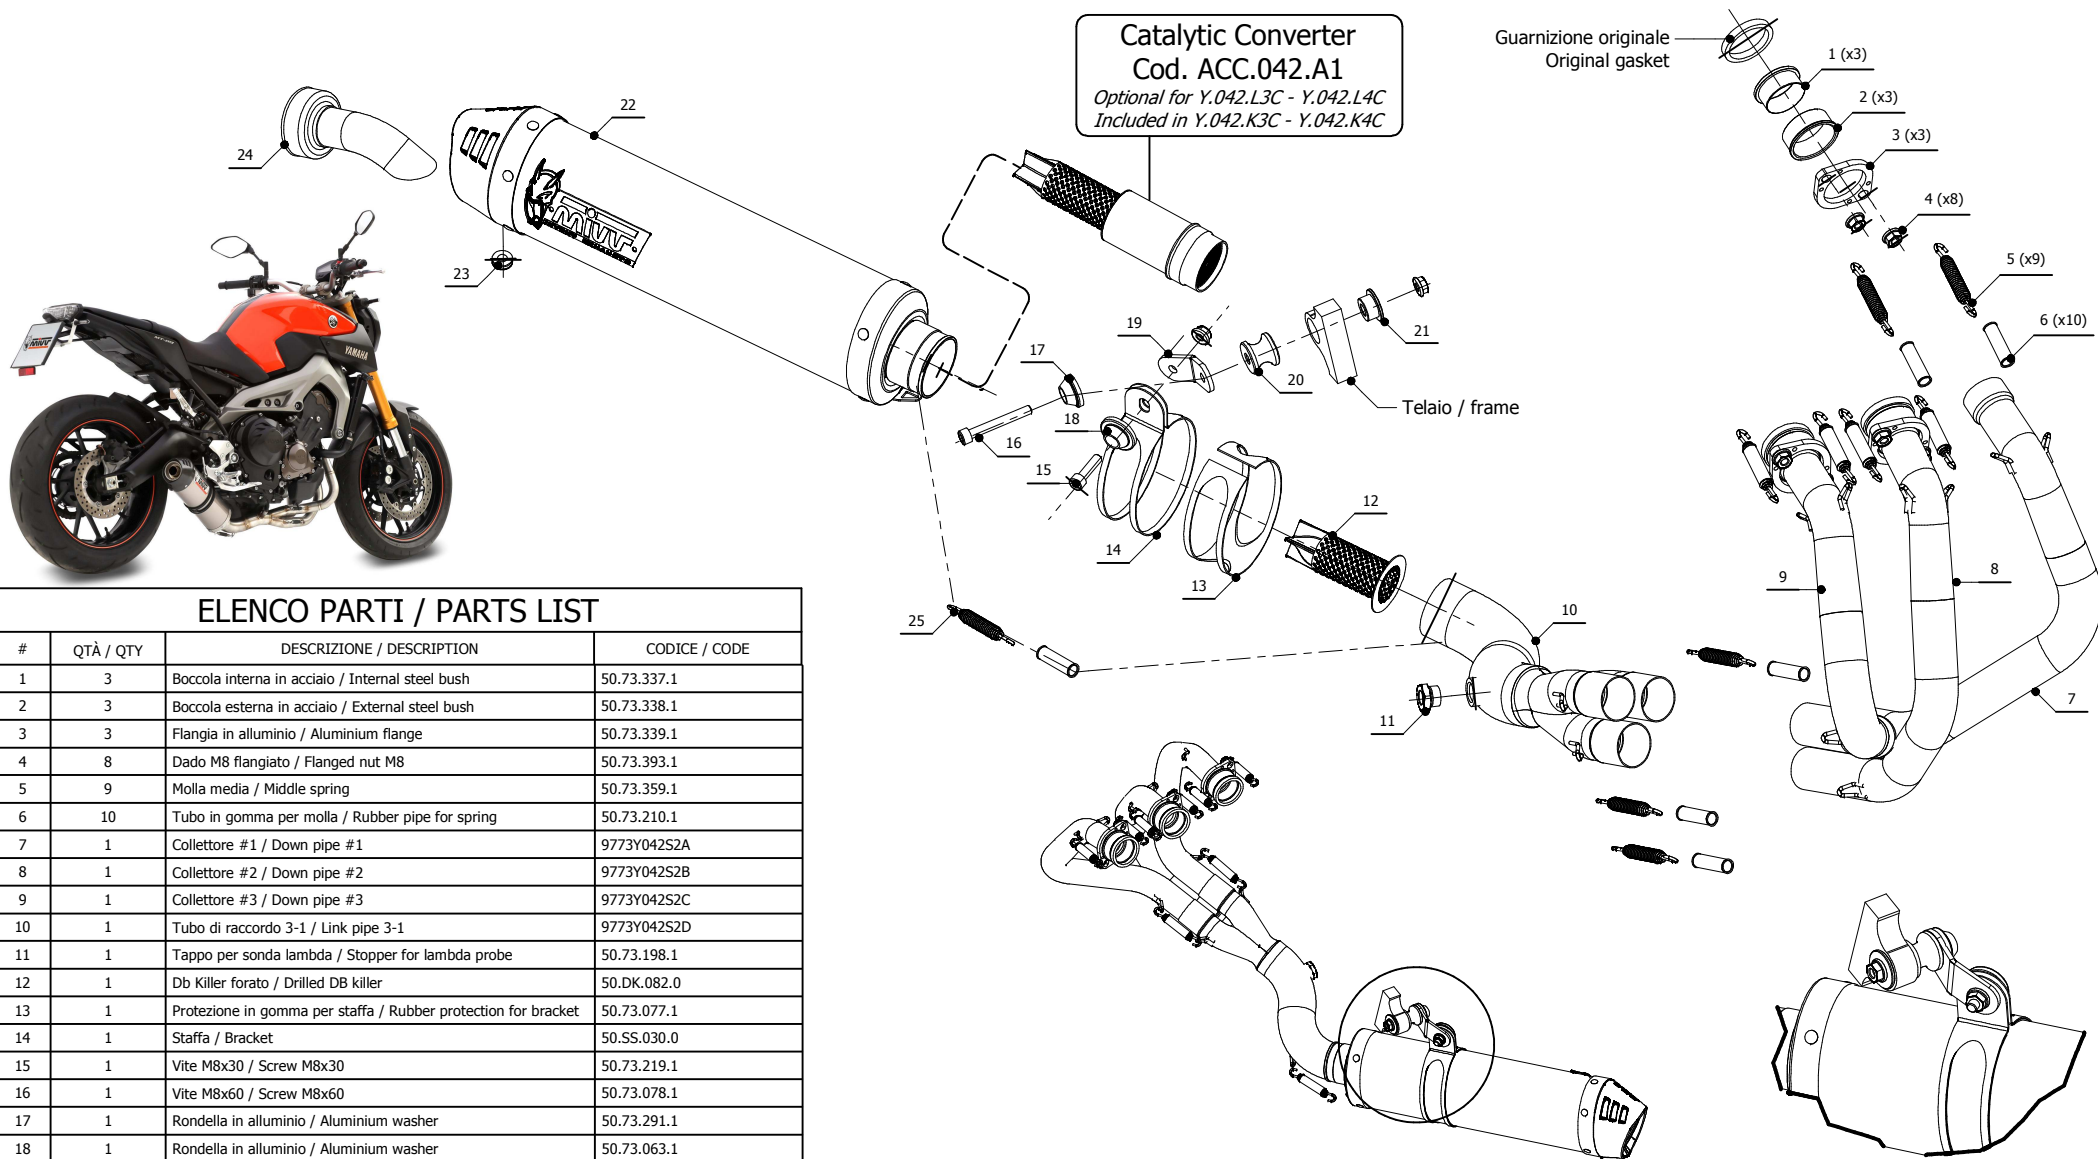

MODEL YAMAHA MT-09

YEAR 2013 - 2016

LINE FULL SYSTEM

MUFFLER OVAL CARBON CAP

SCHEMATIC

ELENCO PARTI / PARTS LIST

#	QTÀ / QTY	DESCRIZIONE / DESCRIPTION	CODICE / CODE
1	3	Boccola interna in acciaio / Internal steel bush	50.73.337.1
2	3	Boccola esterna in acciaio / External steel bush	50.73.338.1
3	3	Flangia in alluminio / Aluminium flange	50.73.339.1
4	8	Dado M8 flangiato / Flanged nut M8	50.73.393.1
5	9	Molla media / Middle spring	50.73.359.1
6	10	Tubo in gomma per molla / Rubber pipe for spring	50.73.210.1
7	1	Collettore #1 / Down pipe #1	9773Y042S2A
8	1	Collettore #2 / Down pipe #2	9773Y042S2B
9	1	Collettore #3 / Down pipe #3	9773Y042S2C
10	1	Tubo di raccordo 3-1 / Link pipe 3-1	9773Y042S2D
11	1	Tappo per sonda lambda / Stopper for lambda probe	50.73.198.1
12	1	Db Killer forato / Drilled DB killer	50.DK.082.0
13	1	Protezione in gomma per staffa / Rubber protection for bracket	50.73.077.1
14	1	Staffa / Bracket	50.SS.030.0
15	1	Vite M8x30 / Screw M8x30	50.73.219.1
16	1	Vite M8x60 / Screw M8x60	50.73.078.1
17	1	Rondella in alluminio / Aluminium washer	50.73.291.1
18	1	Rondella in alluminio / Aluminium washer	50.73.063.1
19	1	Staffa / Bracket	50.SS.810.0
20	1	Distanziale in alluminio / Aluminium spacer (Øe.30 Øi.8,5 h.25)	50.SS.055.1
21	1	Bussola in alluminio / Aluminium bush	50.73.182.1
22	1	Silenziatore / Muffler	OVAL CARBON CAP 390
23	1	Tappo in gomma / Rubber stopper	50.73.266.1
24	1	DB killer / DB killer	50.DK.020.0
25	1	Molla lunga / Long spring	50.71.080.1