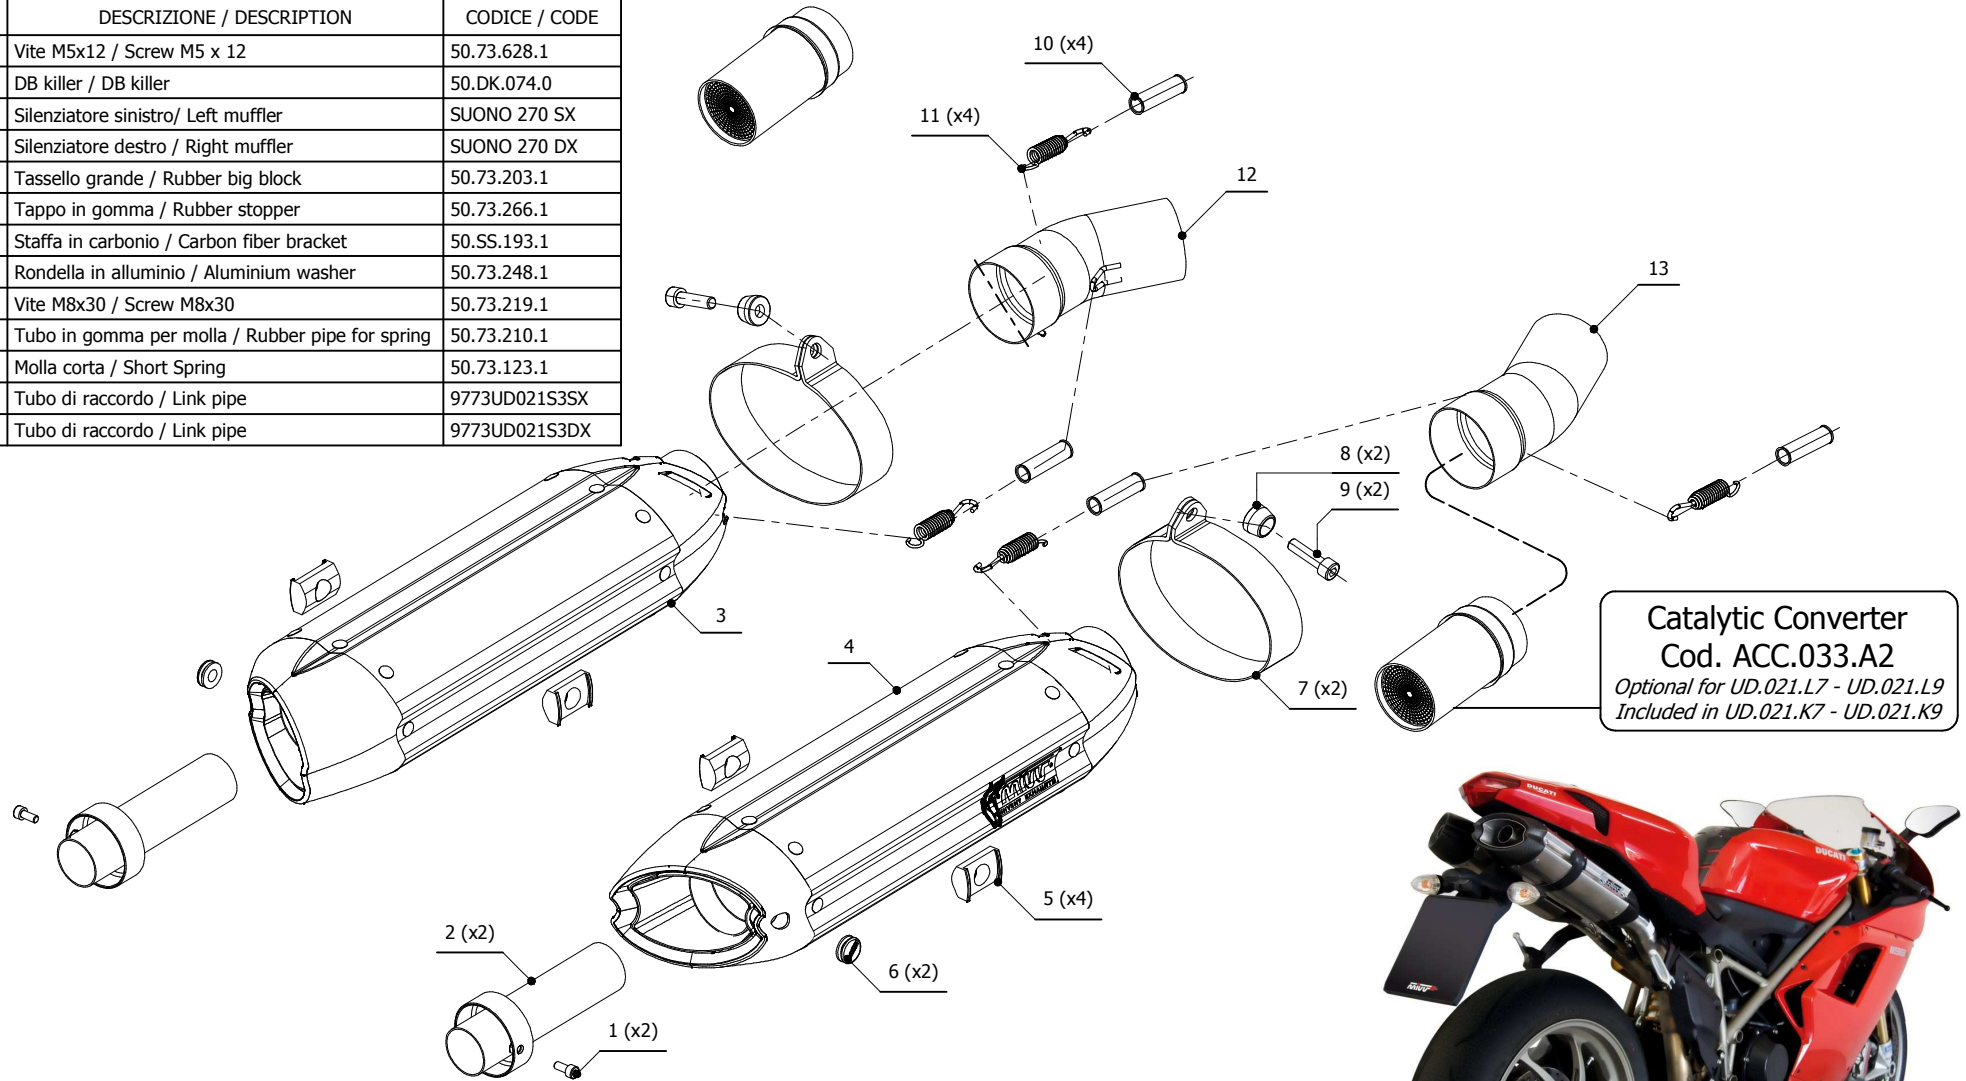

MODEL

DUCATI 848 2007 - 2013  
 DUCATI 1098 2007 - 2011  
 DUCATI 1198 2009 - 2012

LINE

SLIP ON

MUFFLER

SUONO

SCHEMATIC

ELENCO PARTI / PARTS LIST

#	QTÀ / QTY	DESCRIZIONE / DESCRIPTION	CODICE / CODE
1	2	Vite M5x12 / Screw M5 x 12	50.73.628.1
2	2	DB killer / DB killer	50.DK.074.0
3	1	Silenziatore sinistro/ Left muffler	SUONO 270 SX
4	1	Silenziatore destro / Right muffler	SUONO 270 DX
5	4	Tassello grande / Rubber big block	50.73.203.1
6	2	Tappo in gomma / Rubber stopper	50.73.266.1
7	2	Staffa in carbonio / Carbon fiber bracket	50.SS.193.1
8	2	Rondella in alluminio / Aluminium washer	50.73.248.1
9	2	Vite M8x30 / Screw M8x30	50.73.219.1
10	4	Tubo in gomma per molla / Rubber pipe for spring	50.73.210.1
11	4	Molla corta / Short Spring	50.73.123.1
12	1	Tubo di raccordo / Link pipe	9773UD021S3SX
13	1	Tubo di raccordo / Link pipe	9773UD021S3DX

**Catalytic Converter**  
 Cod. ACC.033.A2  
 Optional for UD.021.L7 - UD.021.L9  
 Included in UD.021.K7 - UD.021.K9

APPLICAZIONI / APPLICATIONS

CODICE / CODE	SILENZIATORE / MUFFLER	TUBO / PIPE	FASCETTA / CLAMP	NOTE
UD.021.L7 UD.021.L9	INOX (COPPE CARBONIO) / ST. STEEL (CARBON CAPS) STEEL BLACK	INOX / ST. STEEL	CARBONIO / CARBON FIBER	CATALYTIC CONVERTER NOT INCLUDED
UD.021.K7 UD.021.K9	INOX (COPPE CARBONIO) / ST. STEEL (CARBON CAPS) STEEL BLACK	INOX / ST. STEEL	CARBONIO / CARBON FIBER	CATALYTIC CONVERTER INCLUDED