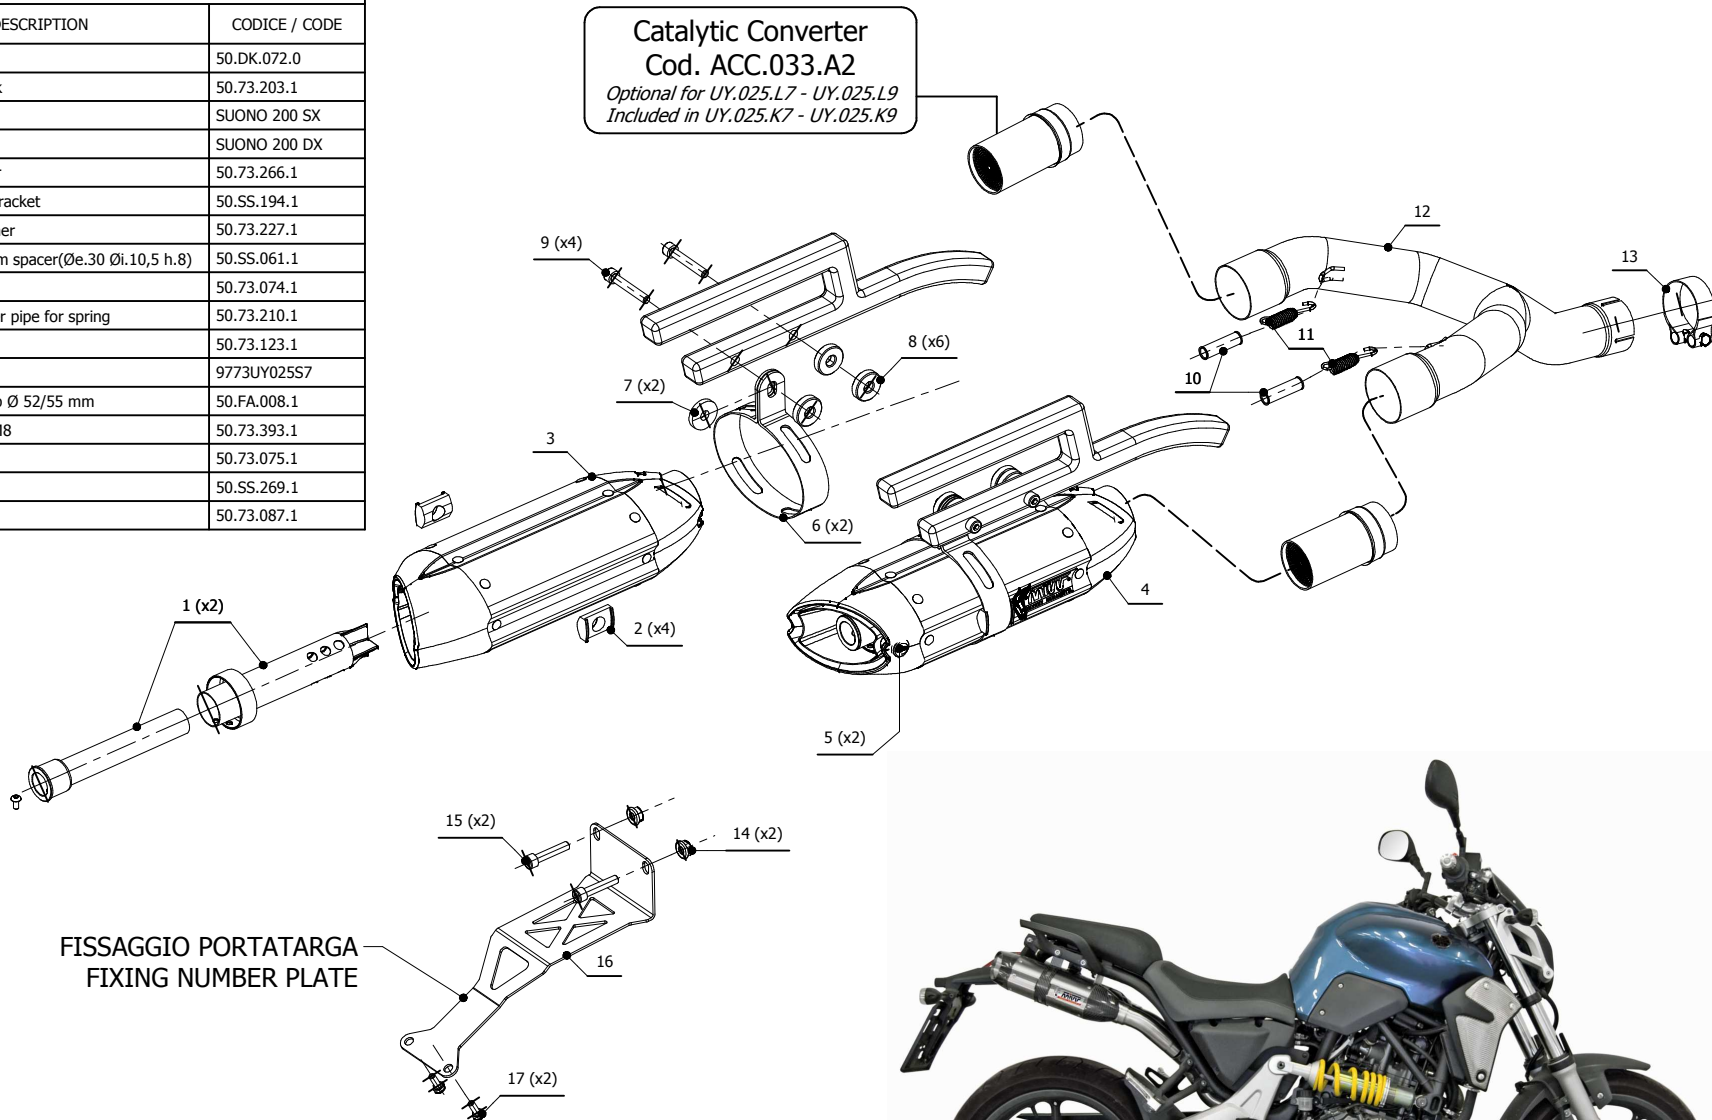

**MODEL** YAMAHA MT-03 660

**YEAR** 2006 - 2014

**LINE** SLIP ON

**MUFFLER** SUONO

**SCHEMATIC**

**ELENCO PARTI / PARTS LIST**

#	QTÀ / QTY	DESCRIZIONE / DESCRIPTION	CODICE / CODE
1	2	DB killer / DB killer	50.DK.072.0
2	4	Tassello grande / Rubber big block	50.73.203.1
3	1	Silenziatore sinistro / Left muffler	SUONO 200 SX
4	1	Silenziatore destro / Right muffler	SUONO 200 DX
5	2	Tappo in gomma / Rubber stopper	50.73.266.1
6	2	Staffa in carbonio / Carbon fiber bracket	50.SS.194.1
7	2	Rondella in gomma / Rubber washer	50.73.227.1
8	6	Distanziale in alluminio / Aluminium spacer(Øe.30 Øi.10,5 h.8)	50.SS.061.1
9	4	Vite M8x50 / Screw M8x50	50.73.074.1
10	2	Tubo in gomma per molla / Rubber pipe for spring	50.73.210.1
11	2	Molla corta / Short Spring	50.73.123.1
12	1	Tubo di raccordo / Link pipe	9773UY025S7
13	1	Fascetta Ø 52/55 mm / Pipe clamp Ø 52/55 mm	50.FA.008.1
14	2	Dado M8 flangiato / Flanged nut M8	50.73.393.1
15	2	Vite M8x40 / Screw M8x40	50.73.075.1
16	1	Portatarga / Number plate bracket	50.SS.269.1
17	2	Vite M6x16 / Screw M6x16	50.73.087.1

**Catalytic Converter**  
**Cod. ACC.033.A2**  
*Optional for UY.025.L7 - UY.025.L9*  
*Included in UY.025.K7 - UY.025.K9*

**FISSAGGIO PORTATARGA**  
**FIXING NUMBER PLATE**

**APPLICAZIONI / APPLICATIONS**

CODICE / CODE	SILENZIATORE / MUFFLER	TUBO / PIPE	FASCETTA / CLAMP	NOTE
UY.025.L7 UY.025.L9	INOX (COPPE CARBONIO) / ST. STEEL (CARBON CAPS) STEEL BLACK	INOX / ST. STEEL	CARBONIO / CARBON FIBER	CATALYTIC CONVERTER NOT INCLUDED
UY.025.K7 UY.025.K9	INOX (COPPE CARBONIO) / ST. STEEL (CARBON CAPS) STEEL BLACK	INOX / ST. STEEL	CARBONIO / CARBON FIBER	CATALYTIC CONVERTER INCLUDED