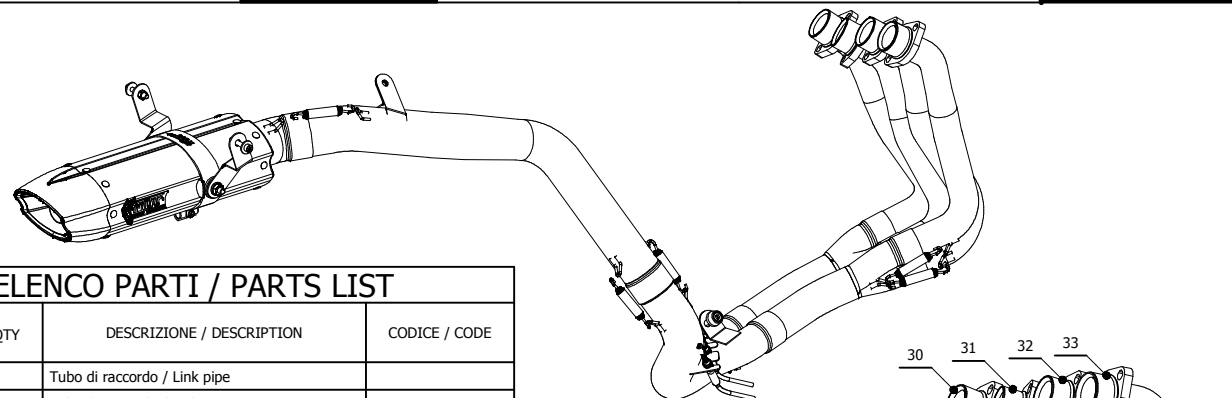

MODEL HONDA CBR 600 RR

YEAR 2013-->

LINE POWER

MUFFLER SUONO

SCHEMATIC

ELENCO PARTI / PARTS LIST

#	QTÀ / QTY	DESCRIZIONE / DESCRIPTION	CODICE / CODE
1	1	Vite M5x12 / Screw M5 x 12	50.73.628.1
2	1	Db Killer forato / Drilled DB killer (S7 Version)	50.DK.071.0
3	1	Db Killer forato / Drilled DB killer (S8 Version)	50.DK.038.0
4	1	Tappo in gomma / Rubber stopper	50.73.266.1
5	1	Silenziatore / Muffler	SUONO 270
6	2	Tassello grande / Rubber big block	50.73.203.1
7	1	Fermo filettato / Threaded stop	50.73.213.1
8	1	Fermo forato / Drilled stop	50.73.214.1
9	3	Vite M6x35 / Screw M6x35	50.73.228.1
10	2	Distanziale in alluminio / Aluminium spacer (Øe.30 Øi.8,5 h.5)	50.73.124.1
11	2	Dado M8 flangiato / Flanged nut M8	50.73.393.1
12	1	Staffa in carbonio / Carbon fiber bracket	50.SS.184.1
13	2	Rondella M6 / Washer M6	50.73.187.1
14	1	Staffa / Bracket	50.SS.232.0
15	1	Staffa / Bracket	50.SS.231.0
16	1	Dado M6 / Nut M6	50.73.146.1
17	10	Molla lunga / Long Spring	50.71.080.1
18	10	Tubo in gomma per molla / Rubber pipe for spring	50.73.210.1
19	1	Vite M8x25 / Screw M8x25	50.73.064.1
20	1	Rondella in alluminio / Aluminium washer	50.73.248.1
21	1	Tappo per sonda lambda / Stopper for lambda probe	50.73.111.1
22	6	Grani M3 / Grub screws M3	50.73.140.1
23	3	Morsetti in alluminio / Aluminium clamps	50.73.138.1
24	2	Molla / Spring	50.73.142.1

ELENCO PARTI / PARTS LIST

#	QTÀ / QTY	DESCRIZIONE / DESCRIPTION	CODICE / CODE
25	1	Tubo di raccordo / Link pipe	
26	1	Tubo di raccordo / Link pipe	
27	1	Tubo di raccordo 2-1 - Link pipe 2-1	
28	1	Tubo di raccordo (#1,#2) / Link pipe (#1,#2)	
29	1	Tubo di raccordo (#3,#4) / Link pipe (#3,#4)	
30	1	Collettore #1 / Down pipe #1	
31	1	Collettore #2 / Down pipe #2	
32	1	Collettore #3 / Down pipe #3	
33	1	Collettore #4 / Down pipe #4	