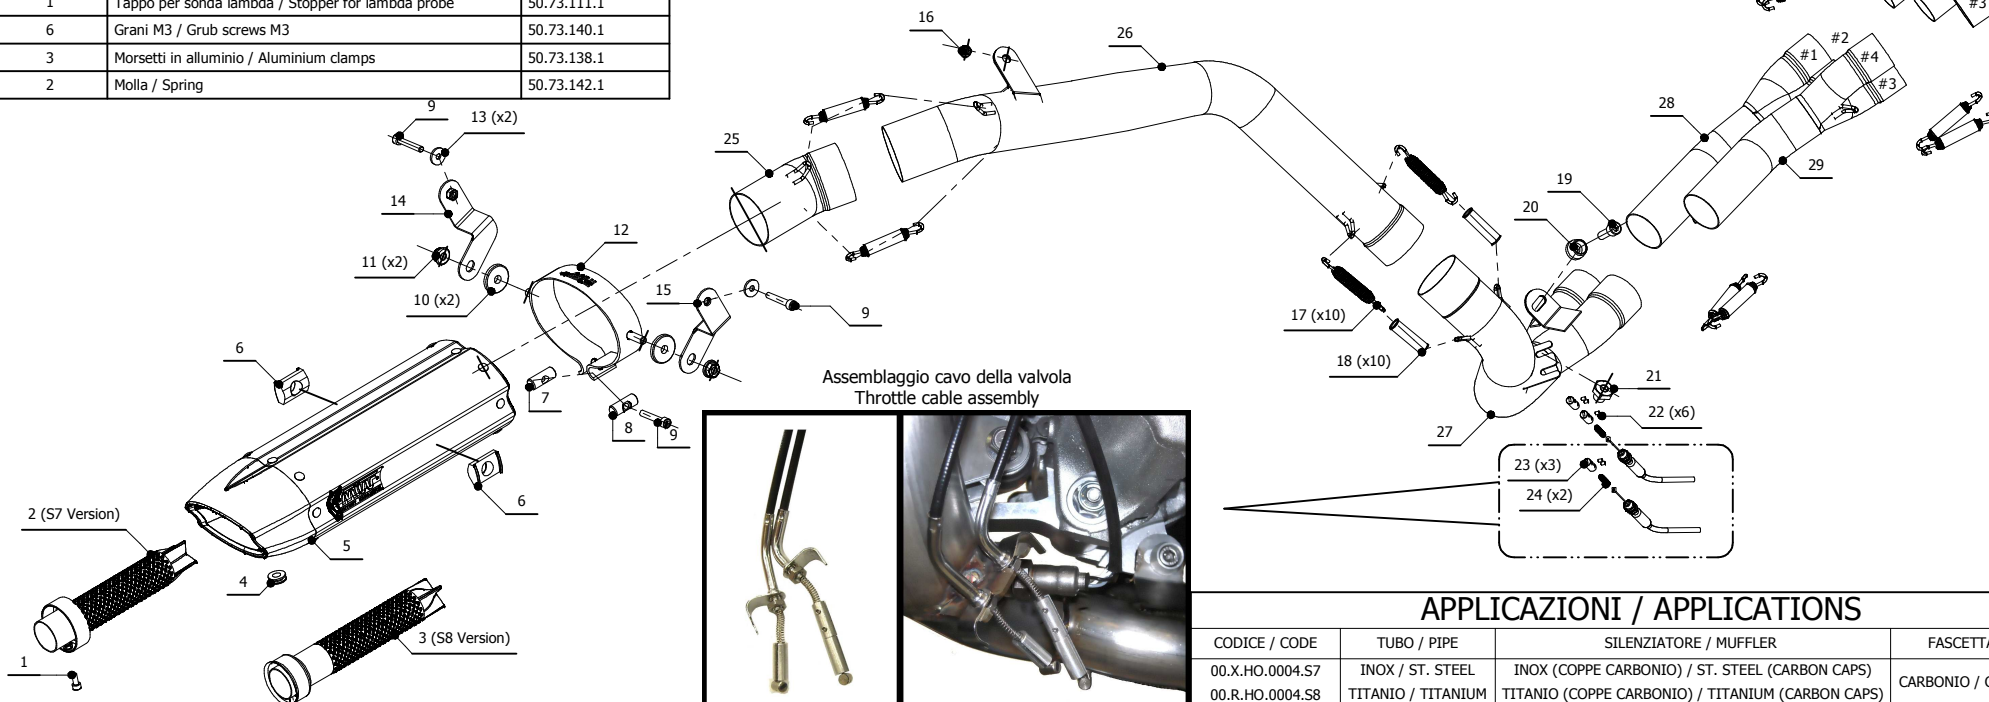

MODEL HONDA CBR 600 RR

YEAR 2013-->

LINE POWER

MUFFLER SUONO

SCHEMATIC

ELENCO PARTI / PARTS LIST

#	QTÀ / QTY	DESCRIZIONE / DESCRIPTION	CODICE / CODE
1	1	Vite M5x12 / Screw M5 x 12	50.73.628.1
2	1	Db Killer forato / Drilled DB killer (S7 Version)	50.DK.071.0
3	1	Db Killer forato / Drilled DB killer (S8 Version)	50.DK.038.0
4	1	Tappo in gomma / Rubber stopper	50.73.266.1
5	1	Silenziatore / Muffler	SUONO 270
6	2	Tassello grande / Rubber big block	50.73.203.1
7	1	Fermo filettato / Threaded stop	50.73.213.1
8	1	Fermo forato / Drilled stop	50.73.214.1
9	3	Vite M6x35 / Screw M6x35	50.73.228.1
10	2	Distanziale in alluminio / Aluminium spacer (Øe.30 Øi.8,5 h.5)	50.73.124.1
11	2	Dado M8 flangiato / Flanged nut M8	50.73.393.1
12	1	Staffa in carbonio / Carbon fiber bracket	50.SS.184.1
13	2	Rondella M6 / Washer M6	50.73.187.1
14	1	Staffa / Bracket	50.SS.232.0
15	1	Staffa / Bracket	50.SS.231.0
16	1	Dado M6 / Nut M6	50.73.146.1
17	10	Molla lunga / Long Spring	50.71.080.1
18	10	Tubo in gomma per molla / Rubber pipe for spring	50.73.210.1
19	1	Vite M8x25 / Screw M8x25	50.73.064.1
20	1	Rondella in alluminio / Aluminium washer	50.73.248.1
21	1	Tappo per sonda lambda / Stopper for lambda probe	50.73.111.1
22	6	Grani M3 / Grub screws M3	50.73.140.1
23	3	Morsetti in alluminio / Aluminium clamps	50.73.138.1
24	2	Molla / Spring	50.73.142.1

ELENCO PARTI / PARTS LIST

#	QTÀ / QTY	DESCRIZIONE / DESCRIPTION	CODICE / CODE
25	1	Tubo di raccordo / Link pipe	
26	1	Tubo di raccordo / Link pipe	
27	1	Tubo di raccordo 2-1 - Link pipe 2-1	
28	1	Tubo di raccordo (#1,#2) / Link pipe (#1,#2)	
29	1	Tubo di raccordo (#3,#4) / Link pipe (#3,#4)	
30	1	Collettore #1 / Down pipe #1	
31	1	Collettore #2 / Down pipe #2	
32	1	Collettore #3 / Down pipe #3	
33	1	Collettore #4 / Down pipe #4	