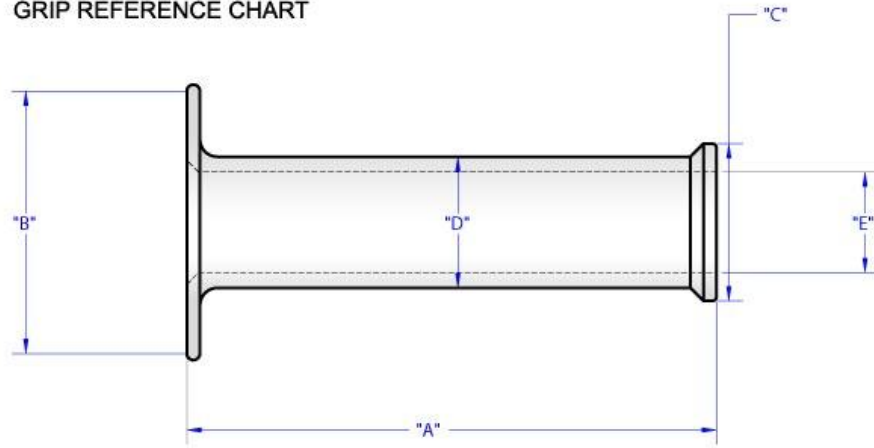

GRIP REFERENCE CHART

D-3 GRIPS

- A) 120mm
- B) N/A
- C) N/A
- D) 32mm
- E) Left Side - 22.23mm (7/8"), Right Side 25.4mm (1")

SUPERMOTO

- A) 125mm
- B) 60mm
- C) 36mm
- D) 31mm
- E) Left Side - 22.23mm (7/8"), Right Side 25.4mm (1")

DIAMOND / GRIPPY / SBK

- A) 125mm
- B) 48mm
- C) 36mm
- D) 32mm
- E) Left Side - 22.23mm (7/8"), Right Side 25.4mm (1")

SKULLY

- A) 125mm
- B) 60mm (Dirt w/closed end), 48mm (Street w/open end)
- C) 36mm
- D) 32mm
- E) Left Side - 22.23mm (7/8"), Right Side 25.4mm (1")

HALF/FULL WAFFLE

- A) 125mm
- B) 60mm
- C) 36mm
- D) 32mm
- E) Left Side - 22.23mm (7/8"), Right Side 25.4mm (1")

DIAMOND RACE GRIP

- A) 125mm
- B) 48mm
- C) 36mm
- D) 30mm
- E) Left Side - 22.23mm (7/8"), Right Side 25.4mm (1")