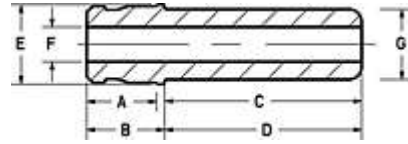

[larger image](#)

[larger image](#)

### Specifications

<b>Make</b>	Kawasaki	
<b>Model/ Year</b>	GPZ1100	1981 to 1982
	KZ 900	1973 to 1977
	Z1 900	1973 to 1977
	KZ/Z1/Police 1000	1977 to 2005
<b>Type</b>	Exhaust	
<b>Material</b>	C630 Bronze	
<b>A</b>	0.440 "	
<b>B</b>	0.490 "	
<b>C</b>	1.160 "	
<b>D</b>	1.240 "	
<b>E</b>	0.495 "	
<b>F</b>	0.2745 "	
<b>G</b>	0.4772 "	
<b>Diameter(s)</b>	+0.002 "	