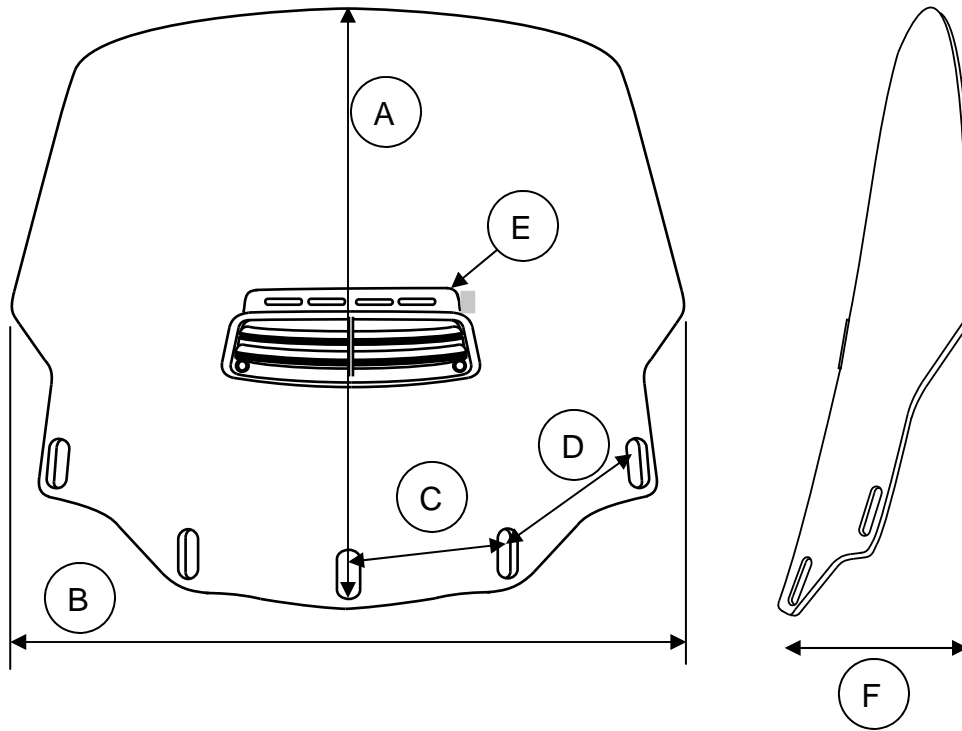

Product Specification

Item Name	Gold Wing 1500
Product Family	Replacement Plastic
Part Code	MEP47XX
Material	4.5mm thick, Lucite L
Available Options	Vented, Unvented
Available Heights	Standard, Tall
Available Widths	29"
Available Colors / Gradients	Clear, Black, Ruby, Teal, Purple, Yellow, Blue, Orange, Solar

Dimension	MEP473X	MEP474X	MEP475X	MEP476X
A	26"	28"	26"	28"
B	29"	29"	29"	29"
C	6"	6"	6"	6"
D	7.5"	7.5"	7.5"	7.5"
E	No	No	Yes	Yes
F	8.25"	8.25"	8.25"	8.25"