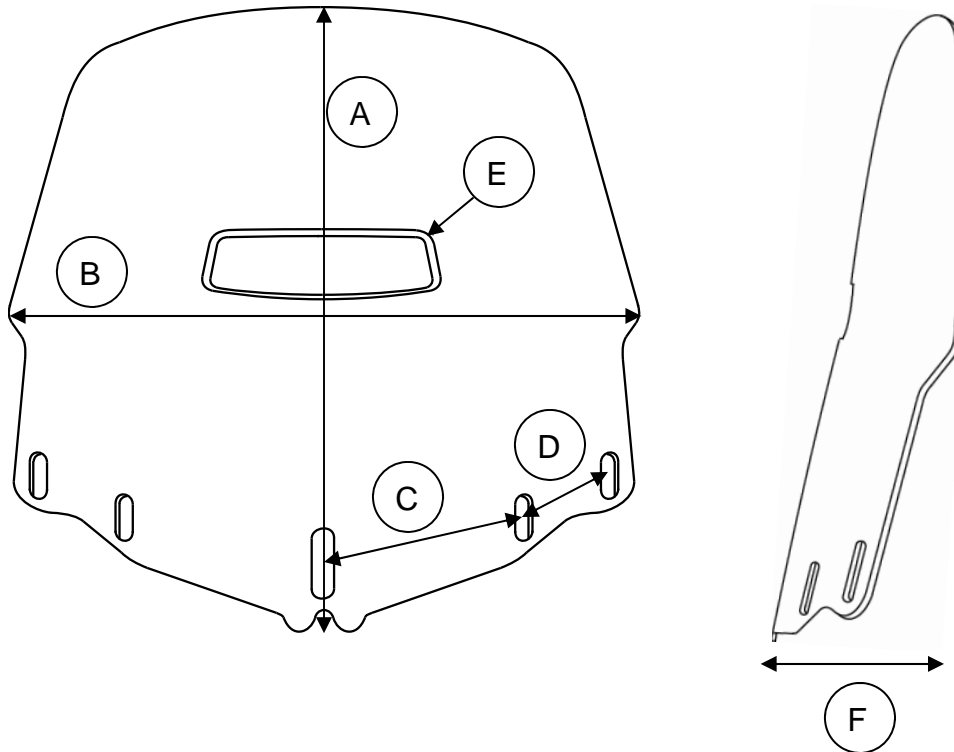

Product Specification

Item Name	Gold Wing 1800
Product Family	Replacement Plastic
Part Code	MEP48XX
Material	4.5mm thick, Lucite L
Available Options	Cutout, Unvented
Available Heights	Standard, Tall
Available Widths	26.5"
Available Colors / Gradients	Clear, Black, Ruby, Teal, Purple, Yellow, Blue, Orange, Solar

Dimension	MEP483X	MEP484X	MEP487X	MEP488X
A	25"	27"	25"	27"
B	26.5"	26.5"	26.5"	26.5"
C	8"	8"	8"	8"
D	4.5"	4.5"	4.5"	4.5"
E	No	No	Yes	Yes
F	6"	6"	6"	6"