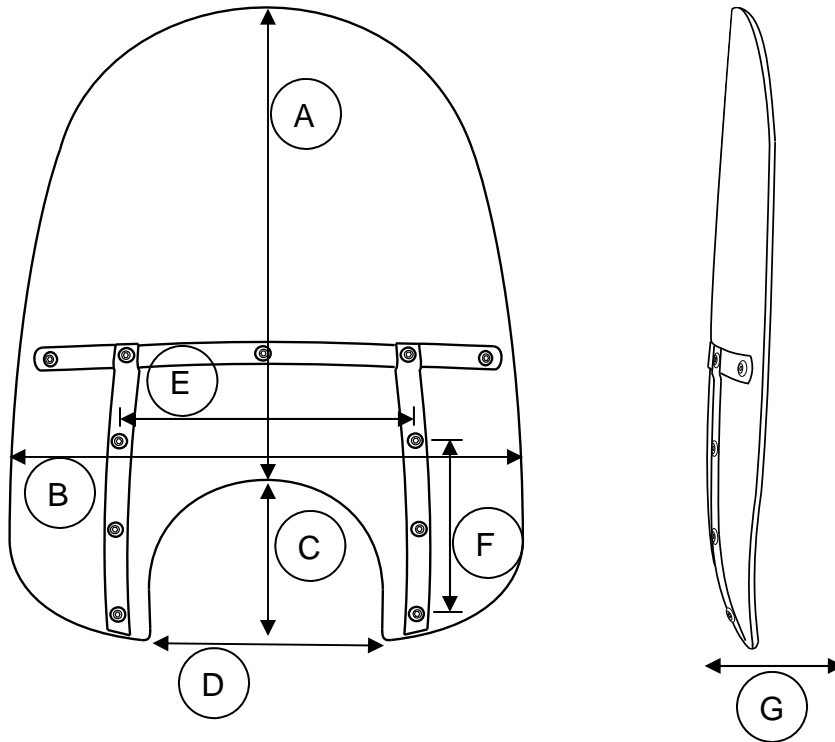

# Product Specification

Item Name	Memphis Fats
Product Family	Fats / Slim
Part Code	MEM3XXX, MEM671X, MEM681X, MEM691X
Material	4.5mm thick, Lucite L
Available Headlight Cut Outs	7", 9", 11"
Available Heights	13", 15", 17", 19", 21"
Available Widths	22"
Available Colors / Gradients	Clear, Black, Ruby, Teal, Purple, Yellow, Blue, Orange, Solar

Dimension	MEM311X	MEM312X	MEM321X	MEM331X	MEM341X
A	13"	15"	17"	19"	21"
B	22"	22"	22"	22"	22"
C	7"	7"	7"	7"	7"
D	7.5"	7.5"	7.5"	7.5"	7.5"
E	12.5"	12.5"	12.5"	12.5"	12.5"
F	7.5"	7.5"	7.5"	7.5"	7.5"
G	3"	3"	3"	3"	3"

Dimension	MEM351X	MEM352X	MEM362X	MEM371X	MEM381X
A	13"	15"	17"	19"	21"
B	22"	22"	22"	22"	22"
C	7"	7"	7"	7"	7"
D	9.5"	9.5"	9.5"	9.5"	9.5"
E	12.5"	12.5"	12.5"	12.5"	12.5"
F	7.5"	7.5"	7.5"	7.5"	7.5"
G	3"	3"	3"	3"	3"

Dimension	MEM671X	MEM681X	MEM691X
A	15"	17"	19"
B	22"	22"	22"
C	8.75"	8.25"	8.25"
D	11"	11"	11"
E	12.5"	12.5"	12.5"
F	7.5"	7.5"	7.5"
G	3"	3"	3"