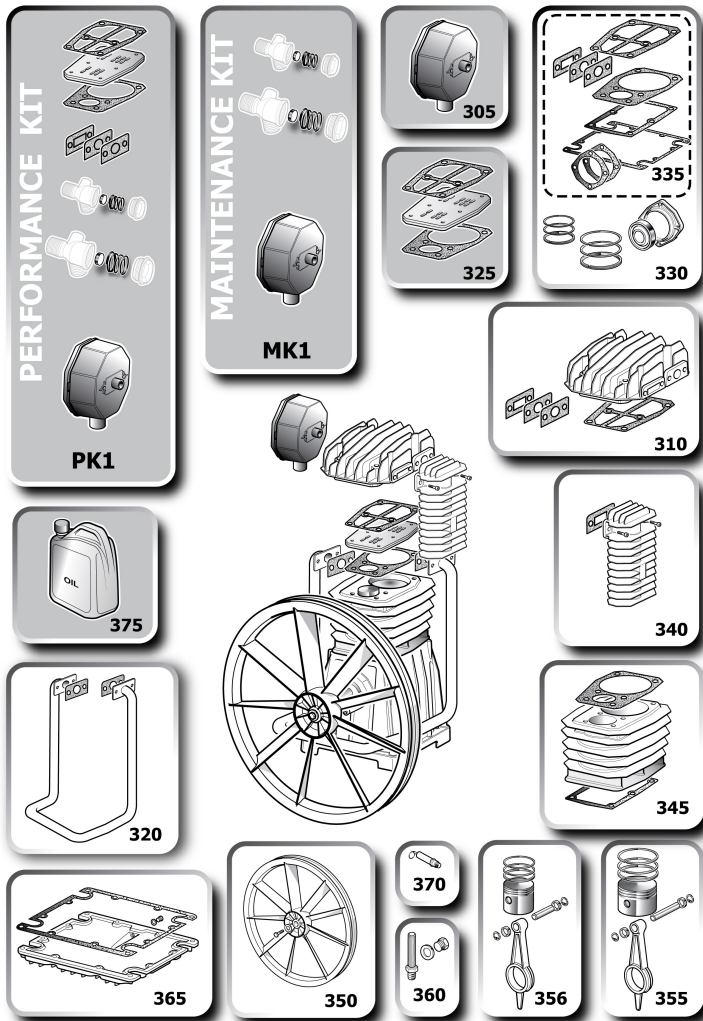

## Information

Item 4116000250 Description PRO A49B 100 CM3

## Part

Nr.	Item	Description	End	Q.ty
099	4116000255	Pump	1.00	PC
100	2236100168	Plug -receiver	1.00	PC
102	6214347700	Wheel	2.00	PC
103	2236105333	Pivot wheel - front pin	2.00	PC
104	6214343700	Handle	1.00	PC
105	2236110537	Non return valve	1.00	PC
106	6231944100	Tap	1.00	PC
107	2236111480	Drain tap	1.00	PC
108	6214344200	Pressure reducer	1.00	PC

## Part

Nr.	Item	Description	End	Q.ty
305	2236112735	Air filter	09/08/18	1.00 PC
305	2236113754	Air filter		1.00 PC
310	2901320419	Cylinder head kit		1.00 PC
320	2901320421	Cooler kit		1.00 PC
325	2236113917	Valve plate kit		1.00 PC
330	2901320420	Upgrade kit		1.00 PC
335	8973037937	Joints kit		1.00 PC
340	2236112794	Aftercooler kit		1.00 PC
345	2236113914	Cylinder kit		1.00 PC