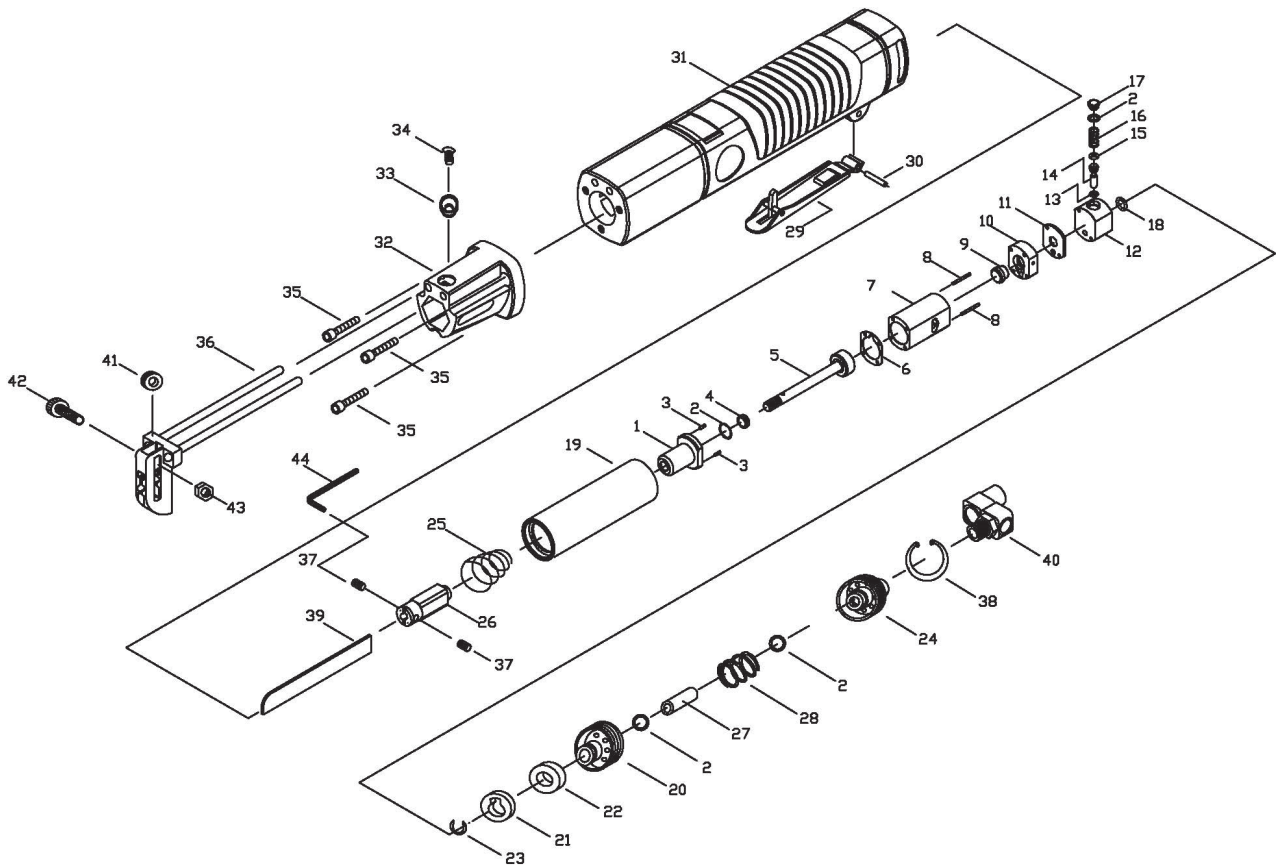

RRJ-8205 RECIPROCATING SAW

Edition 02

Index No	Part No.	Description	Q'ty
1	314403	Cylinder Head Ass'y	1
2	OR0812	O-Ring	4
3	RP2006	Front Dowel Pin	2
4	314418	Bumper	1
5	317402	Piston Ass'y	1
6	314405	Gasket	1
7	317401	Cylinder	1
8	RP2020	Rear Dowel Pin	2
9	314302	Automatic Valve	1
10	314311	Valve Chest	1
11	314303	Valve Seat	1
12	314222	Valve Case	1
13	OR0507	O-Ring	1
14	314612	Valve Stem	1
15	OR0307	O-Ring	1
16	318603	Spring	1
17	314606	Valve Cap	1
18	318203	Rubber Washer	1
19.	317409	Main Liner	1
20	318211	Adaptor	1
21	318704	Muffler Cap	1
22	301709	Muffler	1
23	EC1317	Retaining Ring	1
24	315702	Air Inlet	1
25	318607	Shock Absorbent Spring	1
26	316407C	Blade Holder Ass'y	1

Index No	Part No.	Description	Q'ty
27	315202	Blade Holder Ass'y	1
28	315608	Connecting Hose	1
29	315601	Spring	1
30	SP3018	Safety Lever	1
31	317111	Body	1
32	315102	Front Head	1
33	315104	Spacer	1
34	040706M	Screw	1
35	040712	Screw	3
36	315700	Saw Blade Guide	1
37	061006	Set Screw	2
38	CH3538	Retaining Ring	1
39	317924	24T Saw Blade	1
	317918	18T Saw Blade	1
40	922A19	1/4" NPT Universal Swivel	1
		Air Inlet Joint (opt.)	1
41	315707	Guide Wheel	1
42	040713	Screw	1
43	NN0407B	Nut	1
44	314933	3 mm Hex Wrench	1