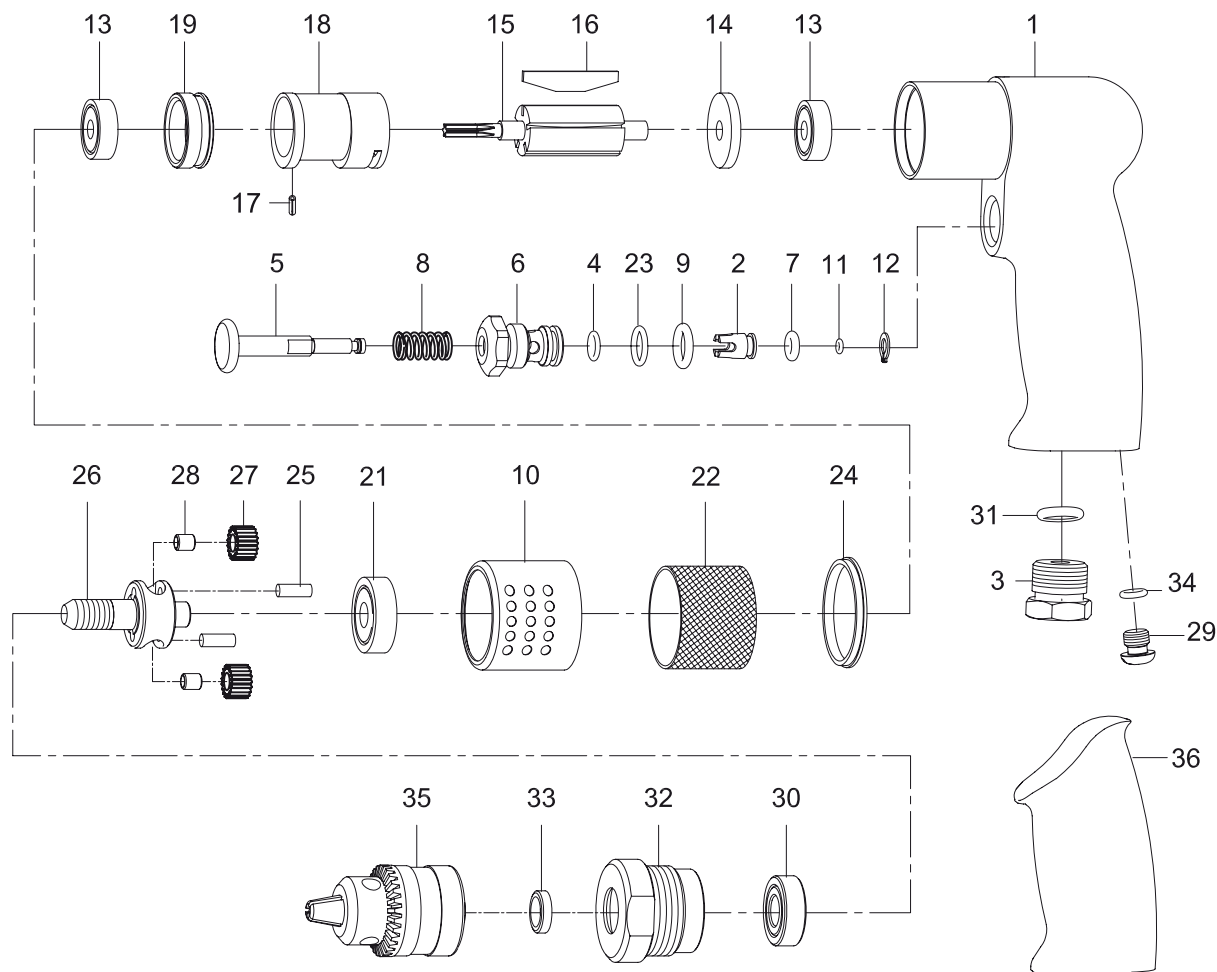

RRI-2206/28 AIR DRILL

VERSION 02

Index. no.	Description	Part. no.
1	Motor housing	72801
2	Throttle	72802
3	Air inlet	72803
4	O-Ring (Ø6*1,5)	40333-12
5	Trigger	72805
6	Valve Bushing	72806
7	O-Ring (Ø4,5*Ø2,2)	61907
8	Spring	72808
9	O-Ring (Ø9,19*Ø2,62)	72809
10	Exhaust Deflector	72810
11	O-Ring (Ø2,57*Ø1,78)	OR00206108
12	Retainer Ring (ETWJ-4)	62047
13	Ball Bearing (626zz)	030113
14	Rear End Plate	72814
15	Rotor	72815
16	Rotor Blade (5)	72816
17	Spring Pin (Ø1,5*6L)	30117
18	Cylinder	72818

Index. no.	Description	Part. no.
19	Front End Plate	78-728619
21	Ball Bearing (628zz)	061020
22	Filter	72822
23	O-Ring (Ø9,25*1,78)	72823
24	Rubber Ring	72824
25	Pin (2) (Ø4*10,8L)	72825
26	Cage	72826
27	Gear (2)	72827
28	Bushing (2)	72828
29	Oil Screw	72829
30	Ball Bearing (77R6zz)	070130
31	O-Ring (Ø12,42*1,78)	72831
32	Gear Housing	72832
33	Spacer	72833
34	O-Ring	72834
35	Chuck (1/4")	10059
36	Grip	72852