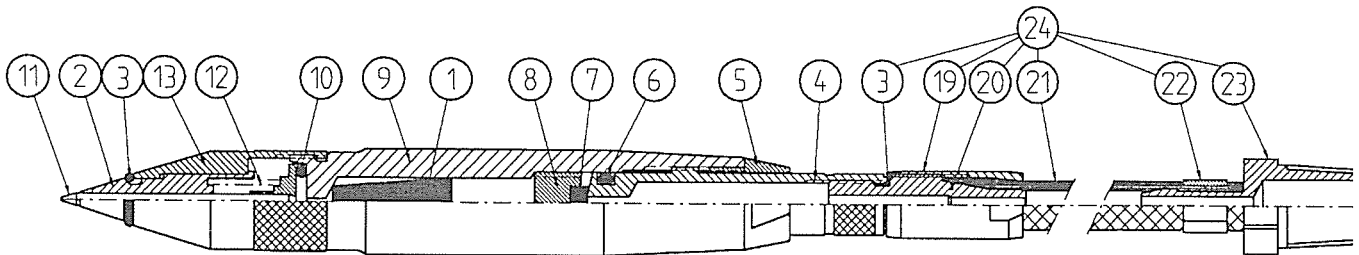

Red Rooster Industrial Air Pen RRI-9010

Exploded View

Parts List

Indexnumber	Partnumber	Description	Q'ty
1	4-01-012-1	Filter screen	1
2	3-01-009	Bushing	1
3	1-01-001	O-ring 5,1 x 1,6 mm	2
4	3-01-003	Valve	1
5	4-01-004	Lock nut	1
6	1-01-002	O-ring 5,3 x 2,4 mm	1
7	4-01-012	Rubber block	1
8	4-01-005	Valve seat	1
9	2-01-006	Housing	1
10	1-01-003	O-ring 7,66x1,78mm	1
11	2-01-011-91	Stylus Needle, Medium (Standard)	1
	2-01-011-90	Stylus Needle, Fine	Optional
	2-01-011-92	Stylus Needle, Dull	Optional
12	4-01-013	Spring	1
13	3-01-008	Front section	1
19	4-01-002	Sleeve	1
20	4-01-001	Inside Hose Nipple, M8	1
21	4-01-015	Hose, grey	1
22	4-01-001-04	Hose clamp	1
23	4.01.014	R 1/4" coupling	1
24	1-01-005	Hose compl. grey 1/8X25mm 2.5	1