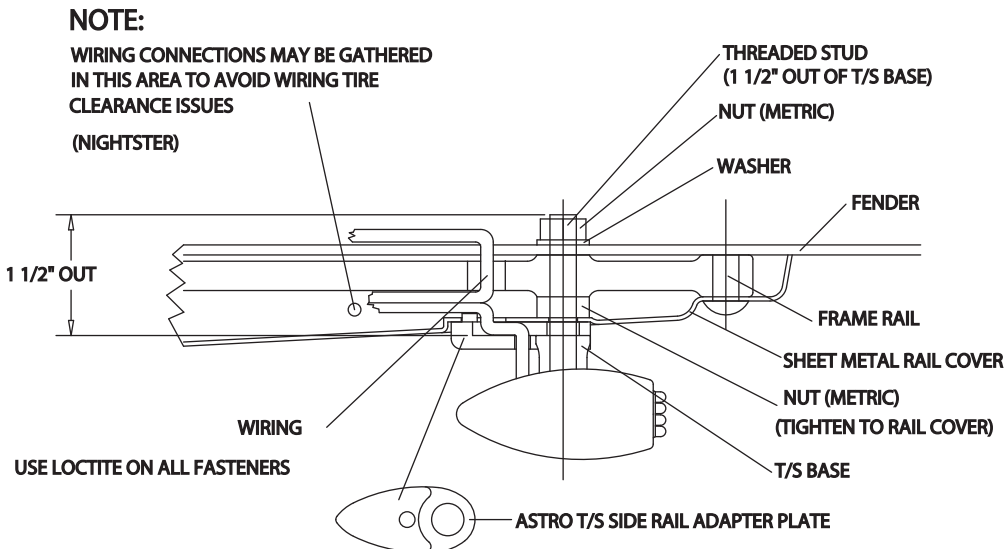

ASTRO SIDE RAIL ADAPTERS

www.jokermachine.com, sales@jokermachine.com, (P) 909-596-9690, (F) 909-596-9693

SOFTAIL MOUNT

SPORTSTER MOUNT

081206-AD 6/09