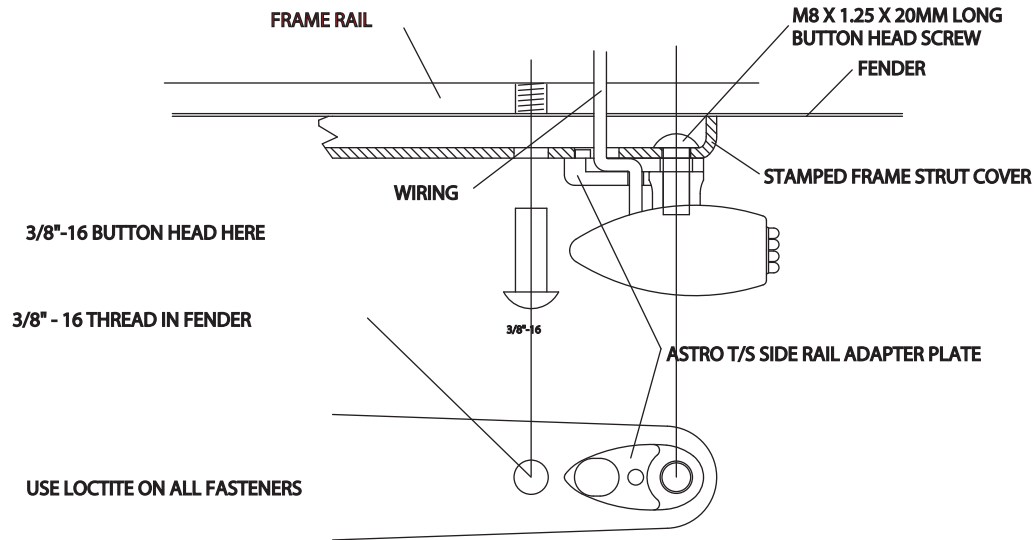

ASTRO SIDE RAIL ADAPTERS

www.jokermachine.com, sales@jokermachine.com, (P) 909-596-9690, (F) 909-596-9693

SOFTAIL MOUNT

SPORTSTER MOUNT

081206-AD 6/09