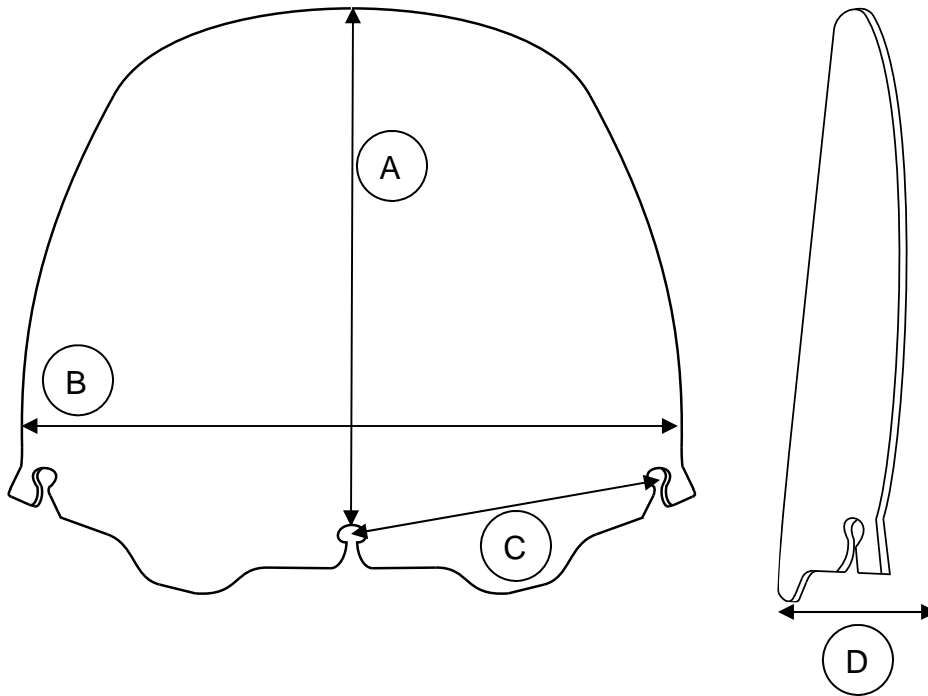

Product Specification

Item Name	HD Bagger FLH Late Models
Product Family	Replacement Plastic
Part Code	MEP81XX
Material	4.5mm thick, Lucite L
Available Headlight Cut Outs	NA
Available Heights	5", 7", 9", 12", 15"
Available Widths	21"
Available Colors / Gradients	Clear, Black, Ruby, Teal, Purple, Yellow, Blue, Orange, Solar

Dimension	MEP810X	MEP814X	MEP811X	MEP812X	MEP813X
A	5.75"	7.75"	9.75"	12.75"	15.75"
B	21"	21"	21"	21"	21"
C	10"	10"	10"	10"	10"
D	3.25"	3.25"	3.25"	3.25"	3.25"