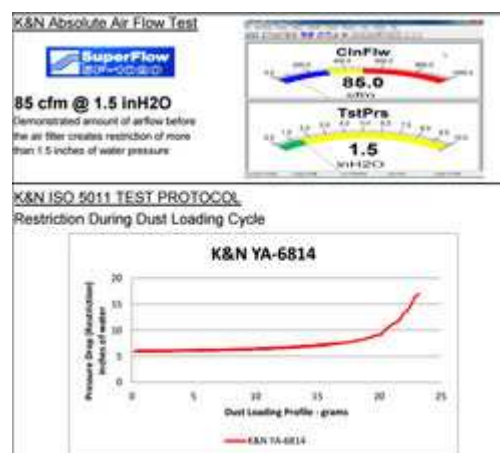

K&N replacement air filters are designed to hit that "sweet

spot" of superior airflow and superior performance without sacrificing filtration or engine protection. K&N performs filtration efficiency testing following the internationally recognized ISO 5011 protocol to guarantee that our air filters will provide high airflow without sacrificing engine protection. K&N 2014-2015 Yamaha MT-07 and FZ-07 replacement air filter, number YA-6814, was shown to have a 99.40% overall filtration efficiency rating while still flowing more air and holding more dirt than the original equipment air filter. K&N has made these results available by clicking on the Air Filter Test Data link.

Additionally, the pleated design, combined with the depth loading nature of K&N cotton gauze air filters allows for increased air filter service intervals. A K&N cotton gauze air filter is designed to be repeatedly washed and reused with one of the K&N Recharger air filter service kits. Recharger, [99-5000](#), includes 12 fluid ounces of air filter cleaner and a 6.5 ounce aerosol bottle of air filter oil for quick and easy application. Recharger, [99-5050](#), differs in that it includes an 8 ounce squeeze bottle of K&N filter oil for a more precise application.