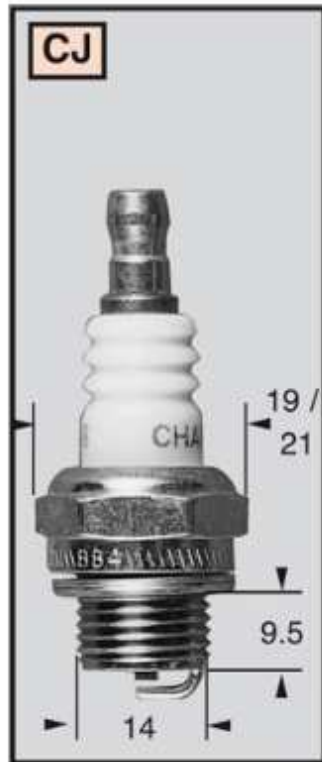

CJ8

Technical Reference Number: **CJ8**

OE Reference Number: /

Status: **Available**

Type: **Oe Replacement Spark Plug**

Pack description: **COPPER PLUS TRADE 10**

Description: **Nichel Electrode**

Heat Range (IMEP) - IMEP established per SAE J549

0 15 25 50 75 100 125 150 175 200 225 250 275 300 325 350 375 400

Dimension

Terminal

Resistor Type: **NA**

Gap: **0,6 mm**