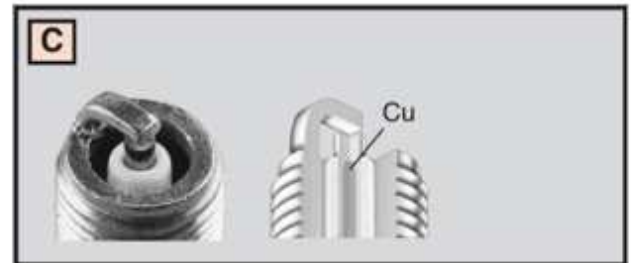

CJ8

Technical Reference Number: **CJ8**

OE Reference Number: /

Status: **Available**

Type: **Oe Replacement Spark Plug**

Pack description: **COPPER PLUS TRADE 10**

Description: **Nichel Electrode**

Heat Range (IMEP) - IMEP established per SAE J549

0 15 25 50 75 100 125 150 175 200 225 250 275 300 325 350 375 400

Dimension

Terminal

Resistor Type: **NA**

Gap: **0,6 mm**