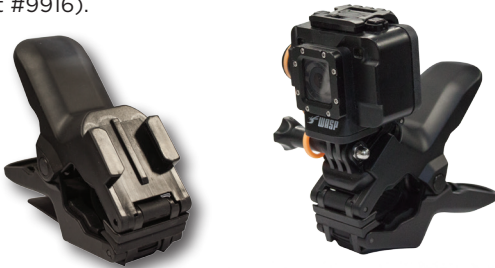

## SUPER SUCTION TECHNOLOGY

Looking to mount your WASPcam to your helmet, but don't want to use 3M tape? WASPcam's new SST Suction Cup Mount is the perfect solution.

WASPcam's new patented SST Suction Cup mount can be mounted on almost every solid surface, flat or curved, it doesn't matter. The SST mount will stay stuck at speeds over up to 200mph (321km/h). Part #9800.

## JAWS CLAMP MOUNT

Clamp your WASPcam to a variety of different objects with part #9917 Jaws Clamp Mount.

Allows users to clamp their WASPcam to objects ranging from **0.25" to 2" (0.6cm to 5cm)** in diameter. The Jaws Clamp Mount is great for mounting your WASPcam to irregular objects, or objects that are too thin for regular bar mounts.

Want more height for your mounting system? A Flex Rod option is also available with the Jaws Clamp (Part #9916).

WASPcam has **TONS** of cool and innovative mounts and accessories to make sure you never miss a moment! For our complete line of mounts and accessories, visit: [www.waspcam.com](http://www.waspcam.com)

### #9809 Outdoor Utility Mount

The WASPcam Outdoor Utility mount has over 30 different outdoor activity uses, such as mounting your WASPcam to a gun, bow, fishing rod, or any tube with a 0.4" to 0.9" diameter. Includes: 1x Mount Clamp, 1x Single Camera Platform, 1x Dual Camera Platform, 2x Plastic Mounting Screws, 2x Straight Joint Mounts (2 different sizes).