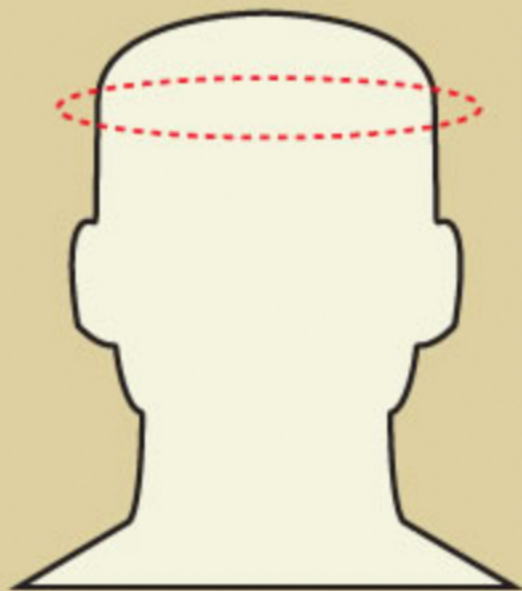

SIZING CHART

Helmet Size	Head Measurement		US Hat Size (Approx)
	Inches	Centimeters (cm)	
XS (53-54)	20 ⁷ / ₈ - 21 ³ / ₈ "	53 - 54.25cm	6 ⁵ / ₈ - 6 ⁷ / ₈
S (55-56)	21 ¹ / ₂ - 22"	54.5 - 55.75cm	6 ⁷ / ₈ - 7 ¹ / ₈
M (57-58)	22 ¹ / ₈ - 22 ⁵ / ₈ "	56 - 57.25cm	7 ¹ / ₈ - 7 ³ / ₈
L (59-60)	22 ³ / ₄ - 23 ¹ / ₄ "	57.5 - 58.75cm	7 ³ / ₈ - 7 ⁵ / ₈
XL (61-62)	23 ³ / ₈ - 23 ⁷ / ₈ "	59 - 60.25cm	7 ⁵ / ₈ - 7 ⁷ / ₈
XXL (63-64)	24 - 24 ¹ / ₂ "	60.5 - 61.75cm	7 ⁷ / ₈ - 8 ¹ / ₈