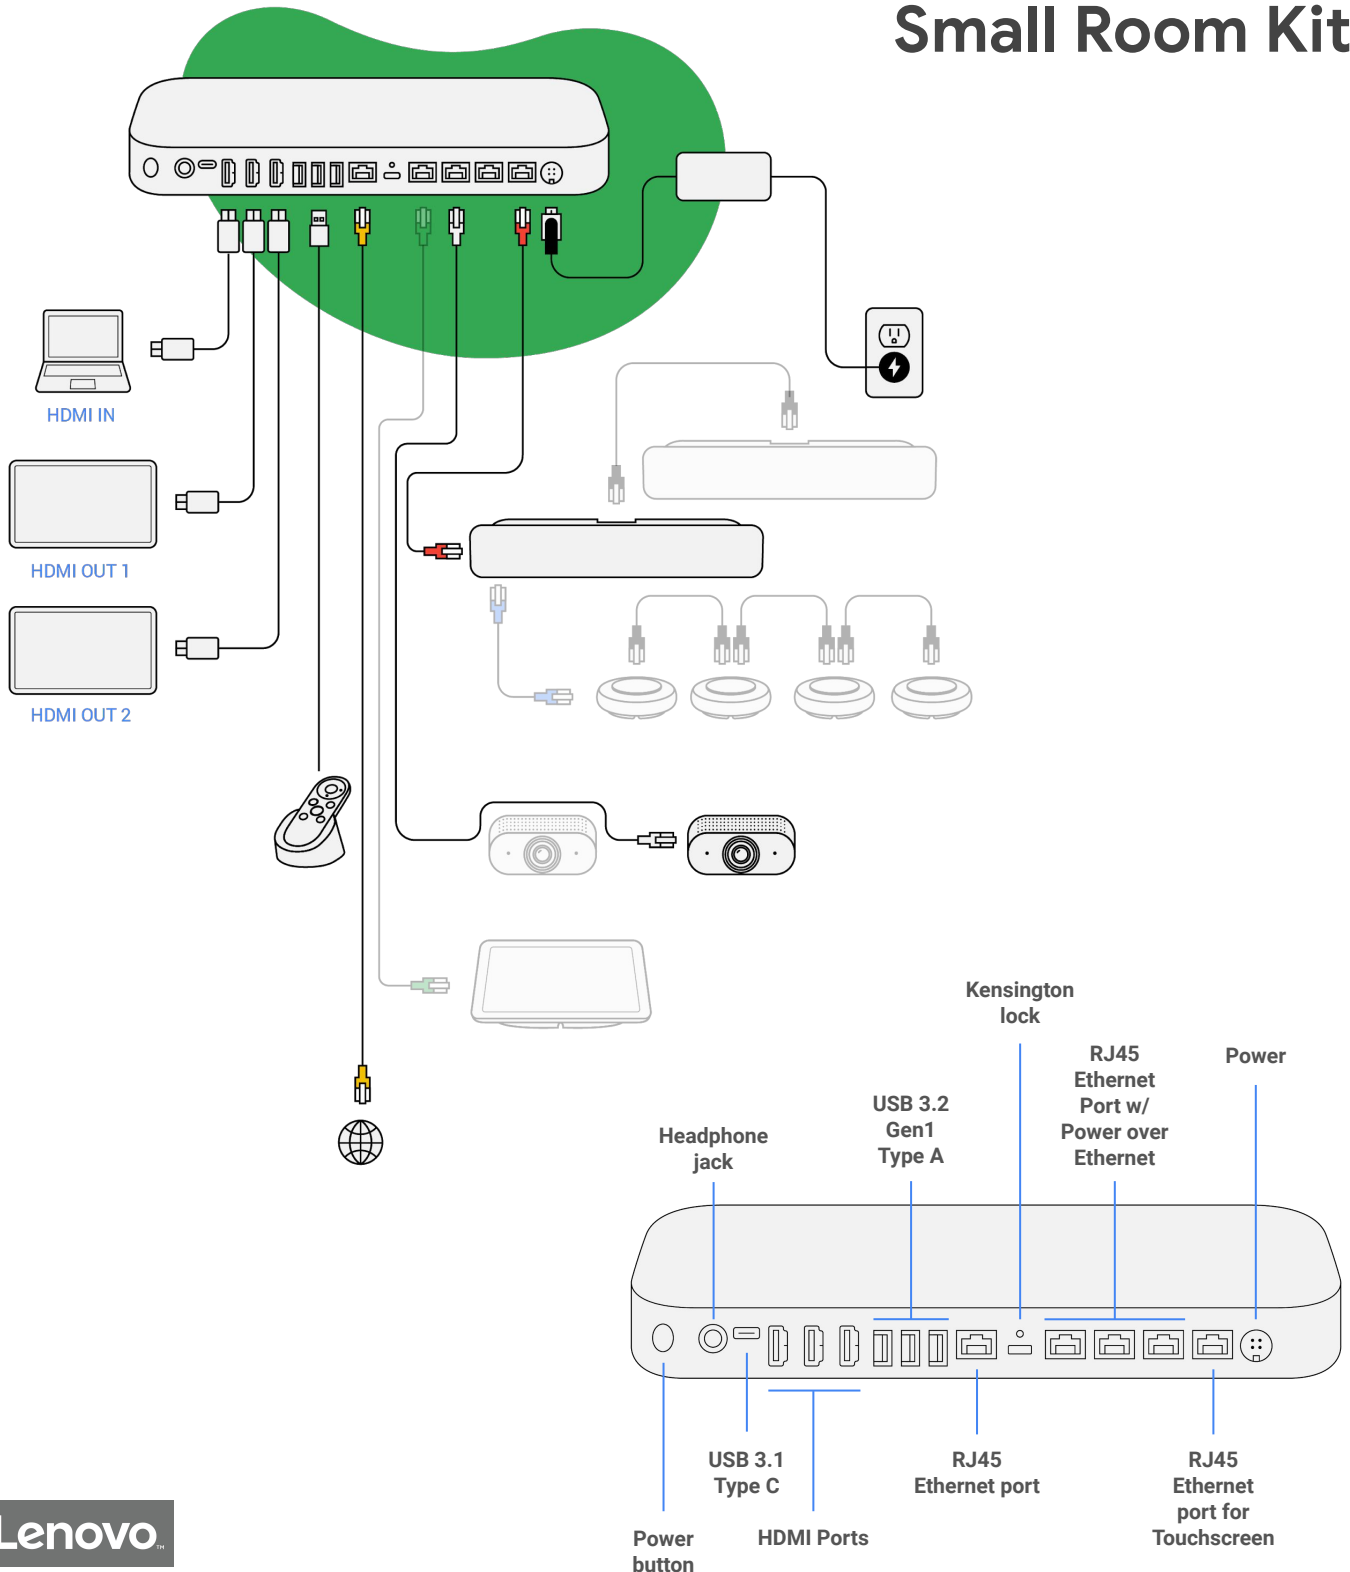

WIRING DIAGRAMS

Small Room Kit

Version 1.0