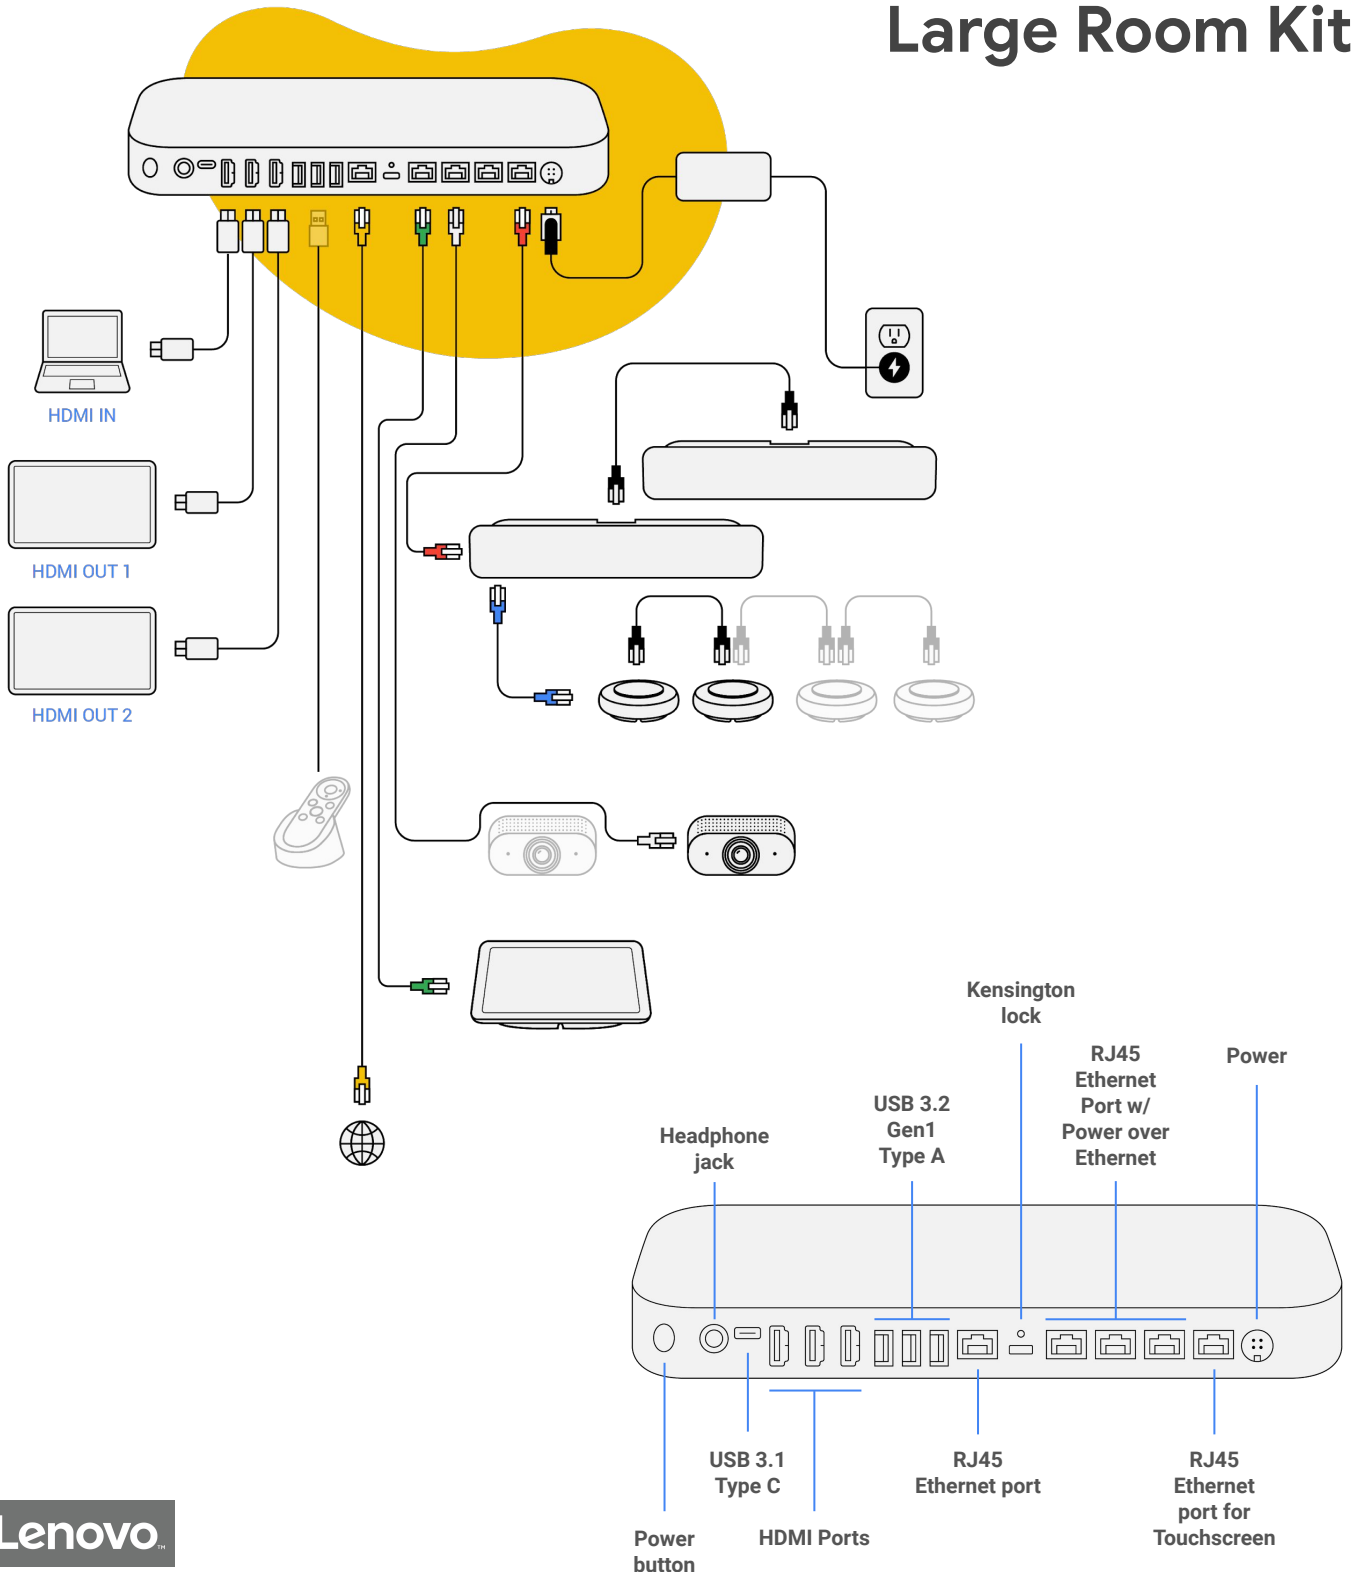

WIRING DIAGRAMS

Large Room Kit

Version 1.0