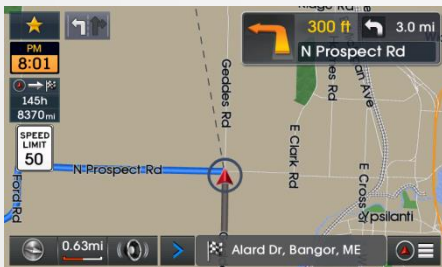

Plus Software Upgrade

Along with the new map and points of interest, the map update includes refinement of the system including routing, functionality, and overall ease-of-use.

Highlighted Features Added

The below features were added during different periods. If your current map version is the same or newer, these features would already be in your system.

SPECIAL NOTE: If current map version in vehicle reads NA.11.41.52 (Version 12) or higher, the new SD card will be a **map update only**. No software upgrade will occur (inserting new SD card results in plug & play). To check the map, press SETUP and System Update.

- **Version 10.5** (09.47.41.xxx)

- Enhanced user interface and improved route calculation

- Map user interface

- Address search in one screen

Highlighted Features Added

- **Version 10.5** (09.47.41.xxx)

- Improved points of interest search

- Added near city center search

- Search bar for points of interest and addresses

- Updated junction view