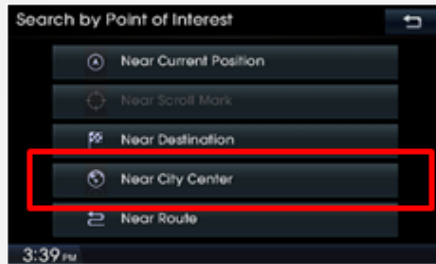

- **Version 10.5** (09.47.41.xxx)

- Enhanced user interface and improved route calculation

- Map user interface

- Address search in one screen

Highlighted Features Added

- **Version 10.5** (09.47.41.xxx)

- Improved points of interest search

- Added near city center search

- Search bar for points of interest and addresses

- Updated junction view