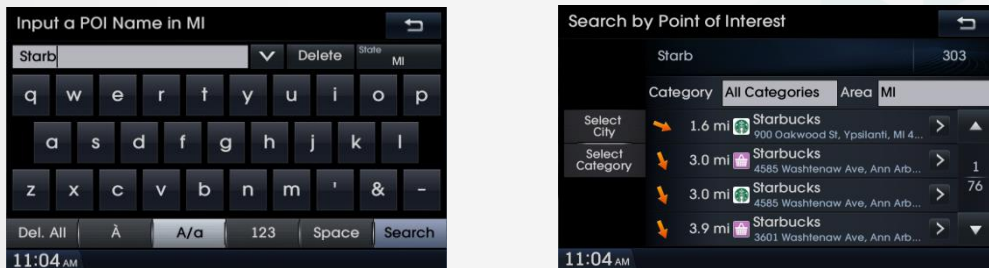

- **Version 10.5** (09.47.41.xxx)

- Enhanced user interface and improved route calculation

- Map user interface

- Address search in one screen

Highlighted Features Added

- **Version 10.5** (09.47.41.xxx)

- Improved points of interest search

- Added near city center search

- Search bar for points of interest and addresses

- Updated junction view