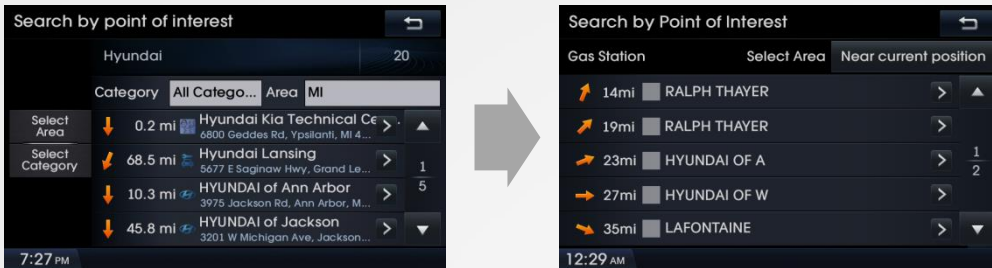

- **Version 10.5** (09.47.41.xxx)

- Enhanced user interface and improved route calculation

- Map user interface

- Address search in one screen

Highlighted Features Added

- **Version 10.5** (09.47.41.xxx)

- Improved points of interest search

- Added near city center search

- Search bar for points of interest and addresses

- Updated junction view