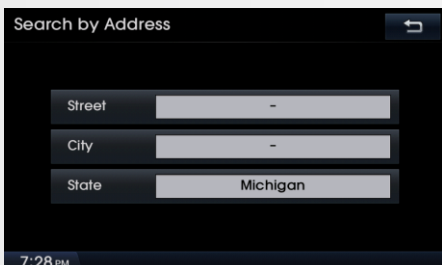

- **Version 10.5** (09.47.41.xxx)

- Enhanced user interface and improved route calculation

- Map user interface

- Address search in one screen

Highlighted Features Added

- **Version 10.5** (09.47.41.xxx)

- Improved points of interest search

- Added near city center search

- Search bar for points of interest and addresses

- Updated junction view