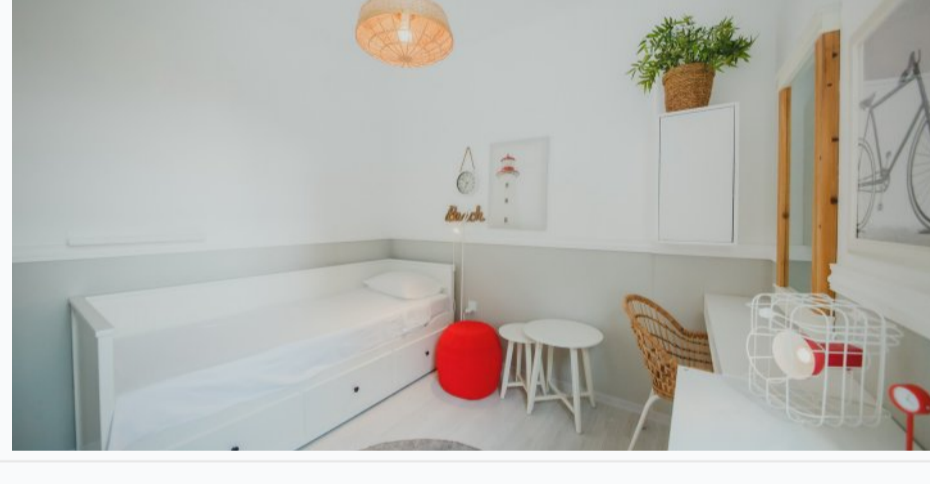

Interior specification