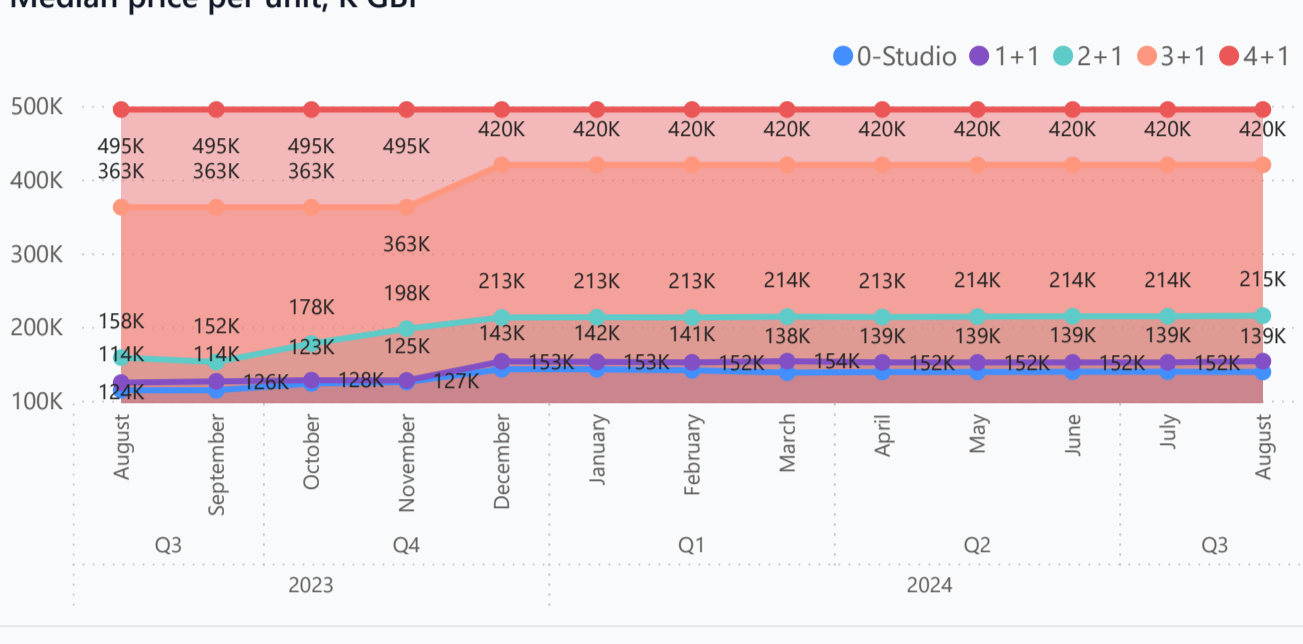

Caesar Resort 6 residential complex

Location **Iskele, Long Beach**

About the project

Developer	Afik
Start of sale	01.06.2021
Key handover	2025
Houses/blocks	15
Building floor	12 Min 16 Max
Units total	554 - Studio, 552 - 1+1, 515 - 2+1, 56 - 3+1, 16 - 4+1
Distance to the sea -	800 m
Distance to the key locations:	historical center of Famagusta - 15 min; Ercan airport - 45 min

Surrounded by fragrant flowers and lush trees, this modern high-rise development is located 600 meters from a scenic sandy beach. Caesar Resort offers a wide range of facilities, suitable for vacation homes and permanent residences. Don't miss out on the landscape design - 17 000 square metres of green lawns, flowerbeds, and charming alleys make this development a paradise on earth.

Available units 209 / 1 694 total

Plans

0-Studio

1+1

2+1

3+1

Payment plans

Deposit (non-refundable) 1000 GBP for 1 month