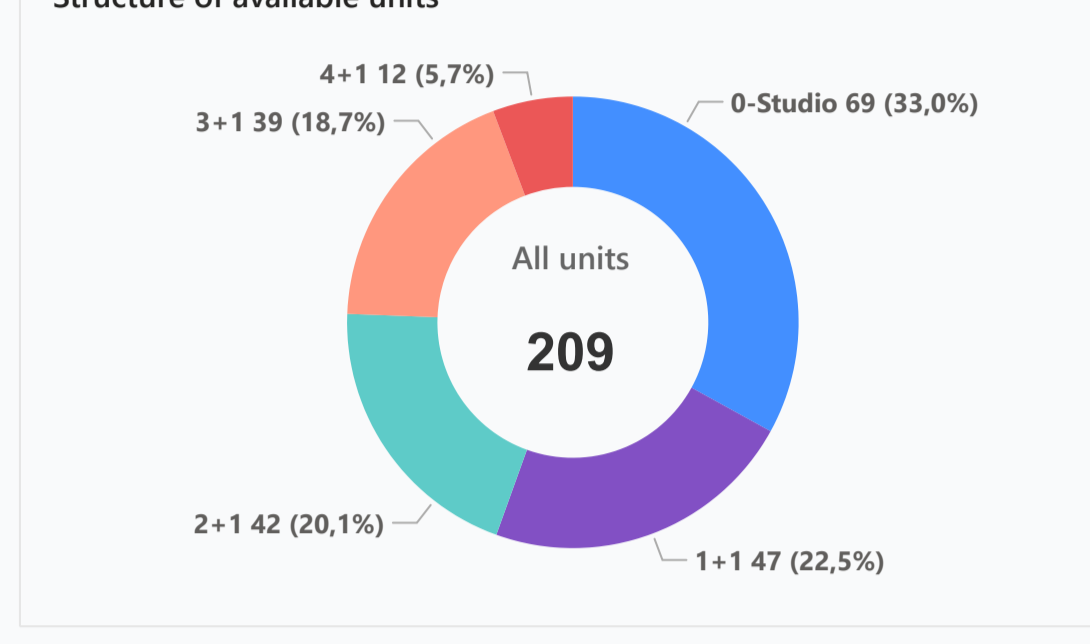

Caesar Resort 6 residential complex

Location **Iskele, Long Beach**

About the project

Developer	Afik
Start of sale	01.06.2021
Key handover	2025
Houses/blocks	15
Building floor	12 Min 16 Max
Units total	554 - Studio, 552 - 1+1, 515 - 2+1, 56 - 3+1, 16 - 4+1
Distance to the sea -	800 m
Distance to the key locations:	historical center of Famagusta - 15 min; Ercan airport - 45 min

Surrounded by fragrant flowers and lush trees, this modern high-rise development is located 600 meters from a scenic sandy beach. Caesar Resort offers a wide range of facilities, suitable for vacation homes and permanent residences. Don't miss out on the landscape design - 17 000 square metres of green lawns, flowerbeds, and charming alleys make this development a paradise on earth.

Available units 209 / 1 694 total

Plans

0-Studio

1+1

2+1

3+1

Payment plans

Deposit (non-refundable) 1000 GBP for 1 month