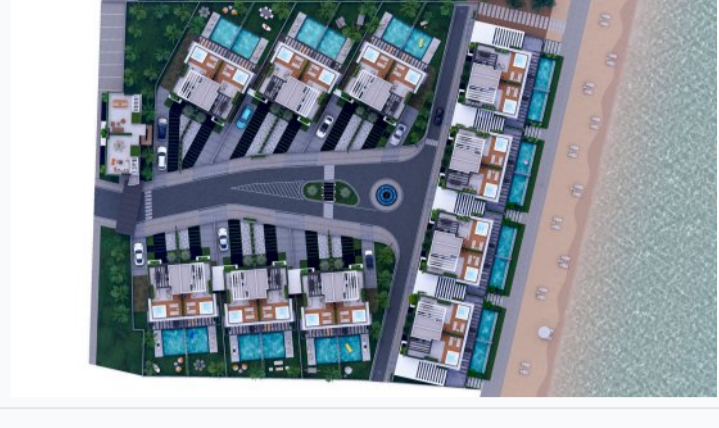

### Solmaris residential complex

Location **Iskele, Boğaz**

Distance to key locations:  
5 minutes drive from the center of Iskele and 3 minutes from the hospital

Project in the center of Kyrenia Phoenix Tower. This complex consists of apartments 1+1, 2+1 and two penthouses. The complex has an elegant facade, beautiful balconies and terraces where you can place summer furniture, a jacuzzi and sun loungers. There are 10 floors in total. Already from the 4th floor you can enjoy beautiful views of the sea and mountains.

### Location of complex