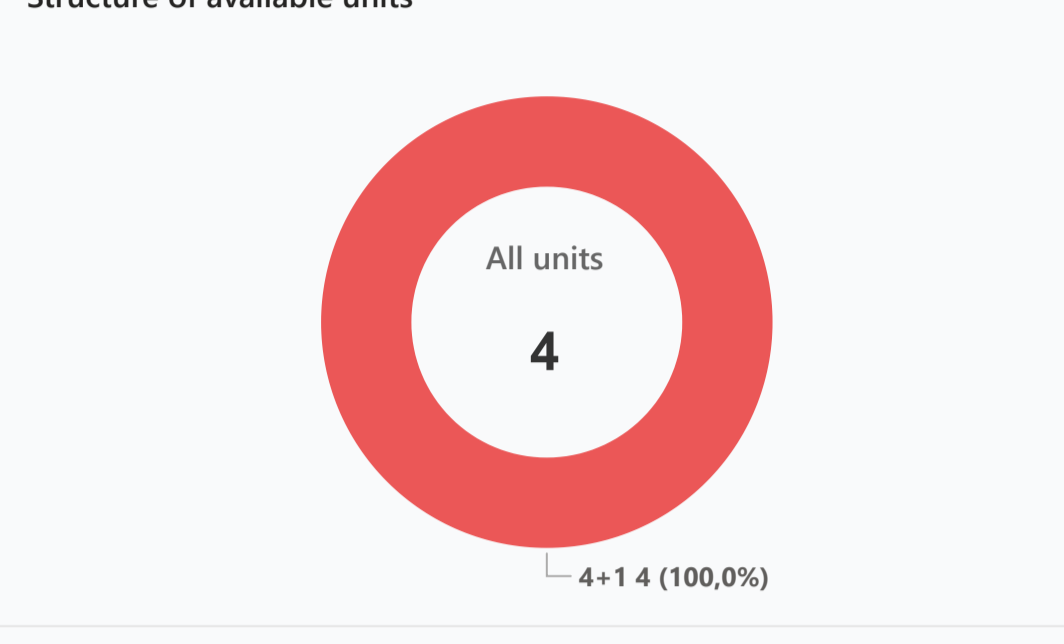

Available units 4 / 20 total