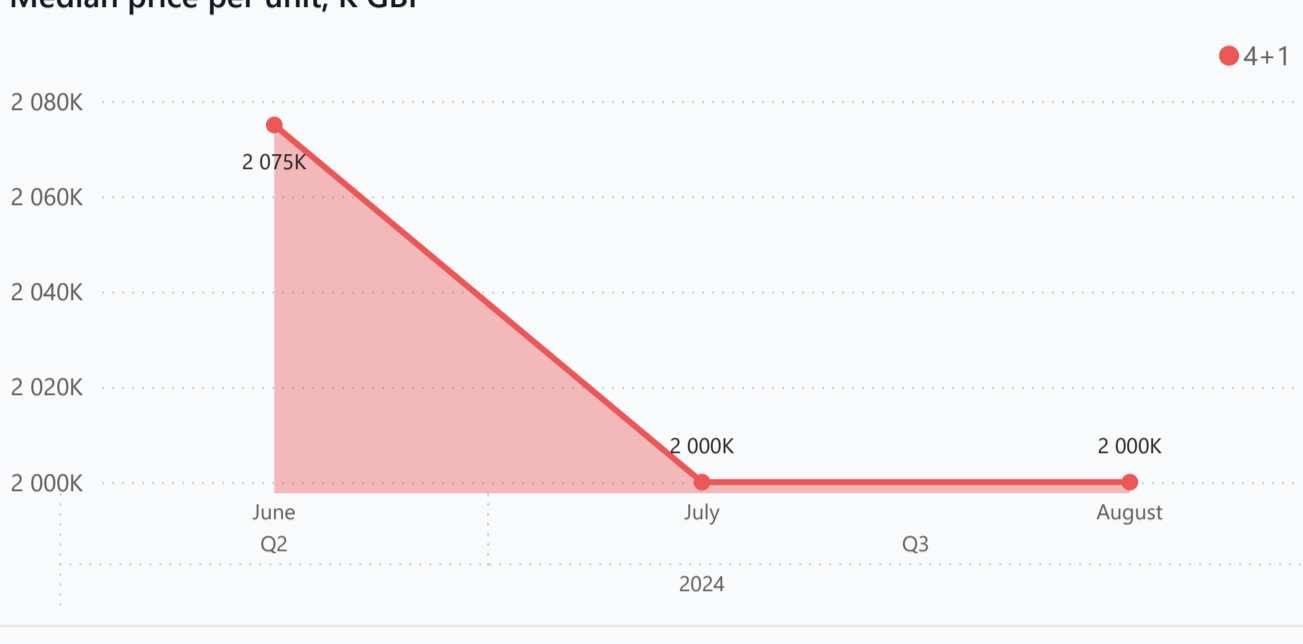

Available units 4 / 20 total