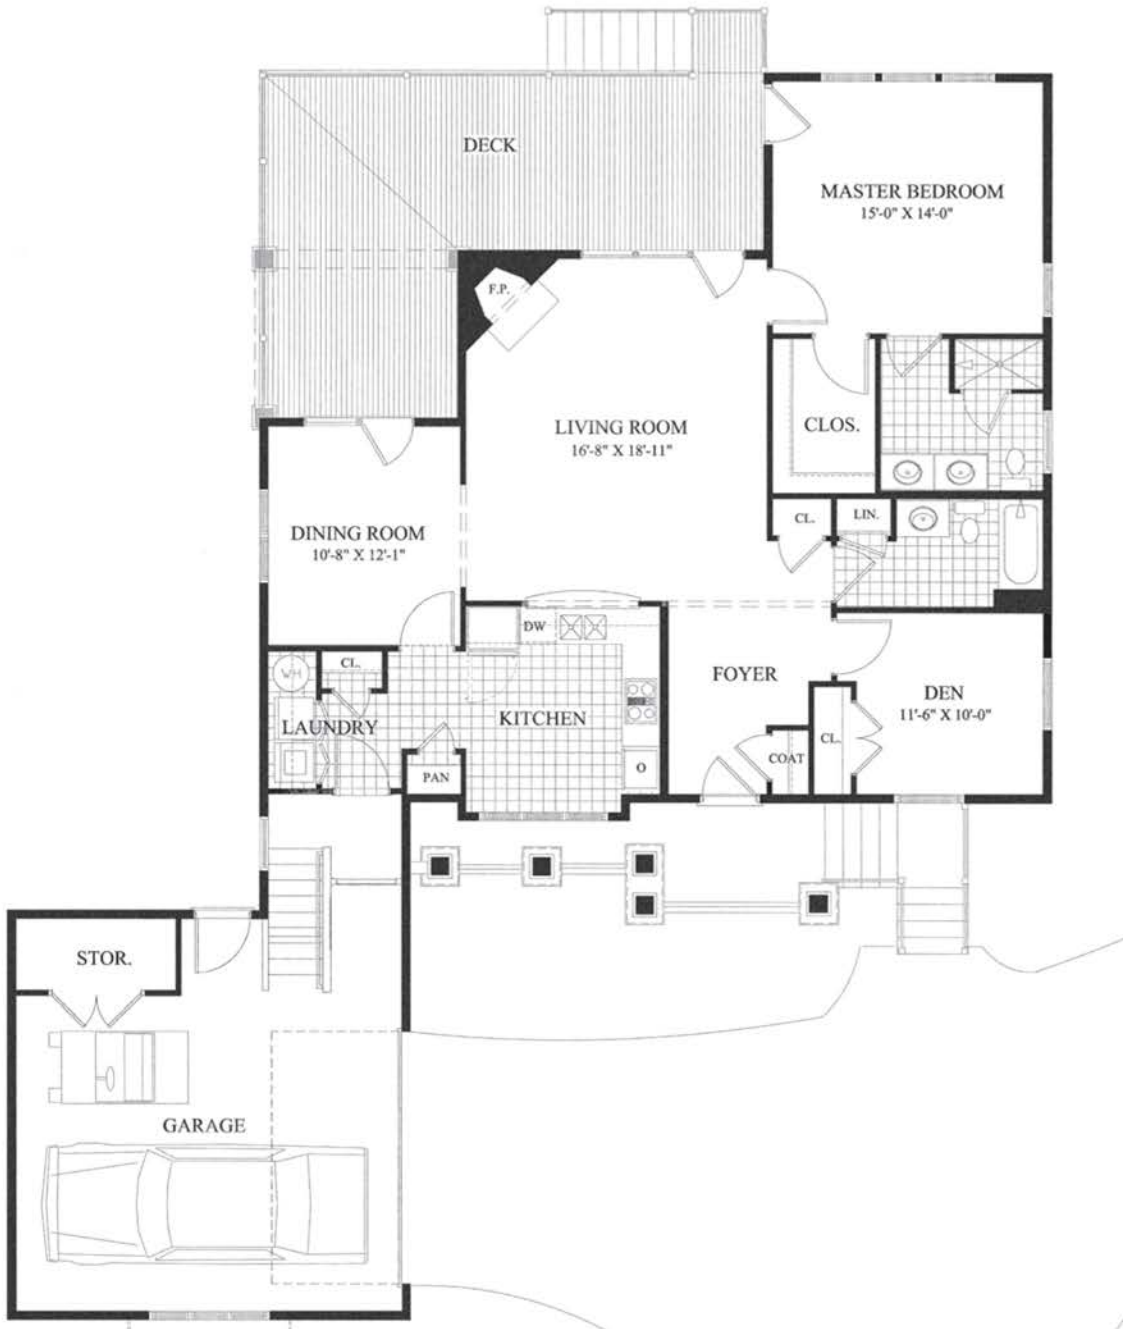

Gull

COTTAGE – 1 BEDROOM, 2 BATHS
1,565 SQ. FT.

ENTRANCE FEE

MONTHLY FEE

the
Marshes
OF SKIDAWAY ISLAND

SAVANNAH CHARM, ISLAND STYLE.