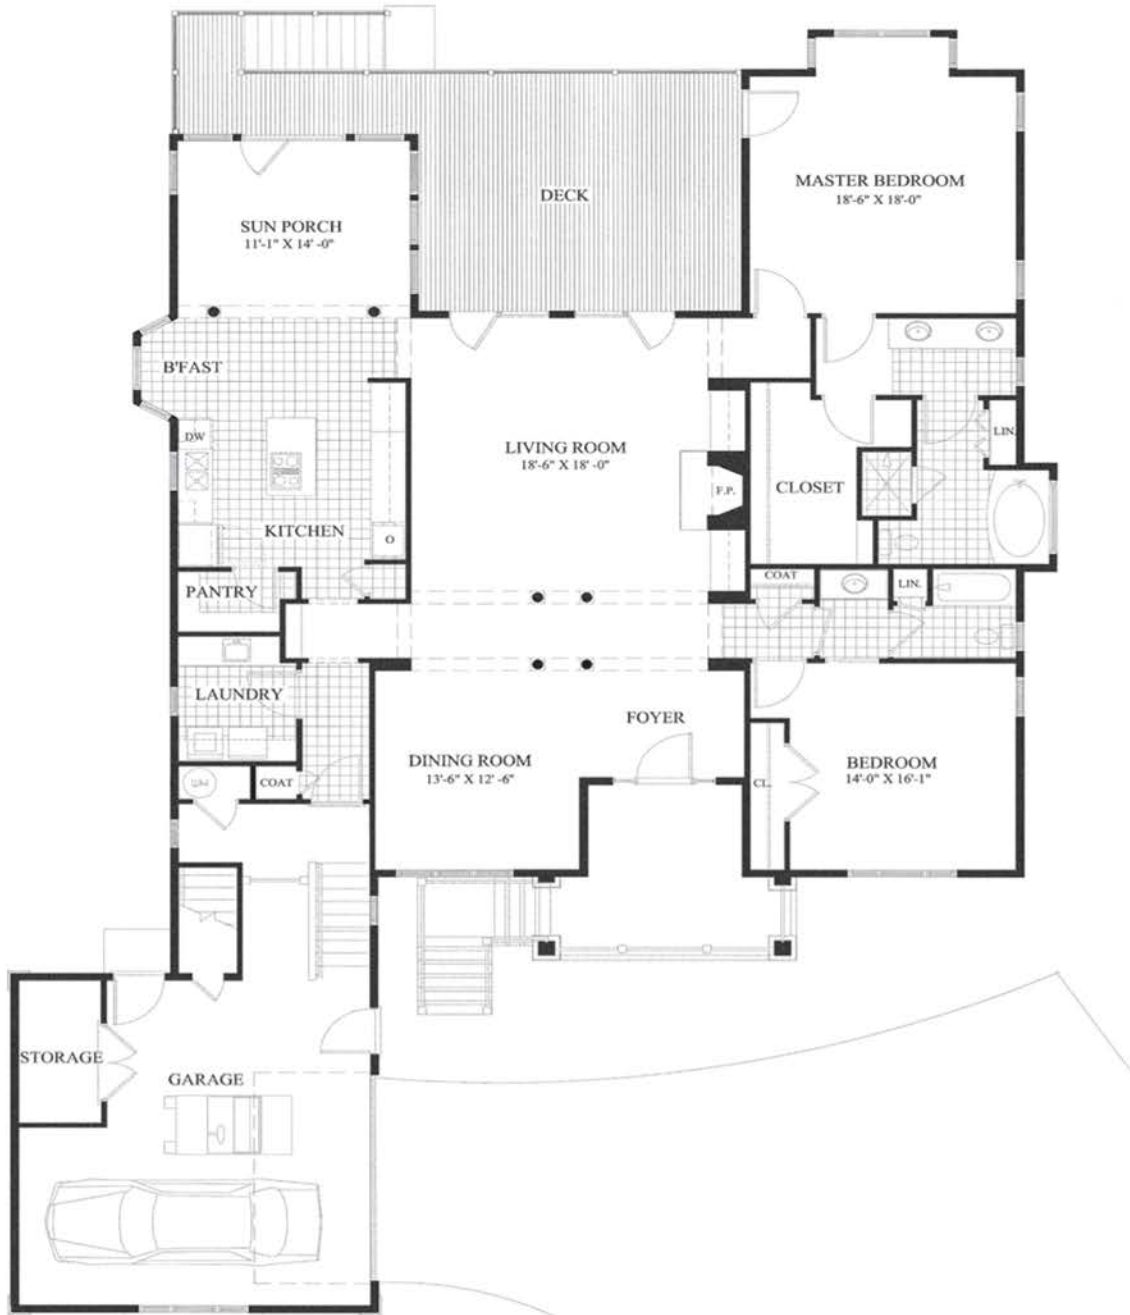

# Swan

COTTAGE - 2 BEDROOMS DELUXE, 2 BATHS  
2,305 SQ. FT.

ENTRANCE FEE

MONTHLY FEE

the  
Marshes  
OF SKIDAWAY ISLAND

SAVANNAH CHARM, ISLAND STYLE.