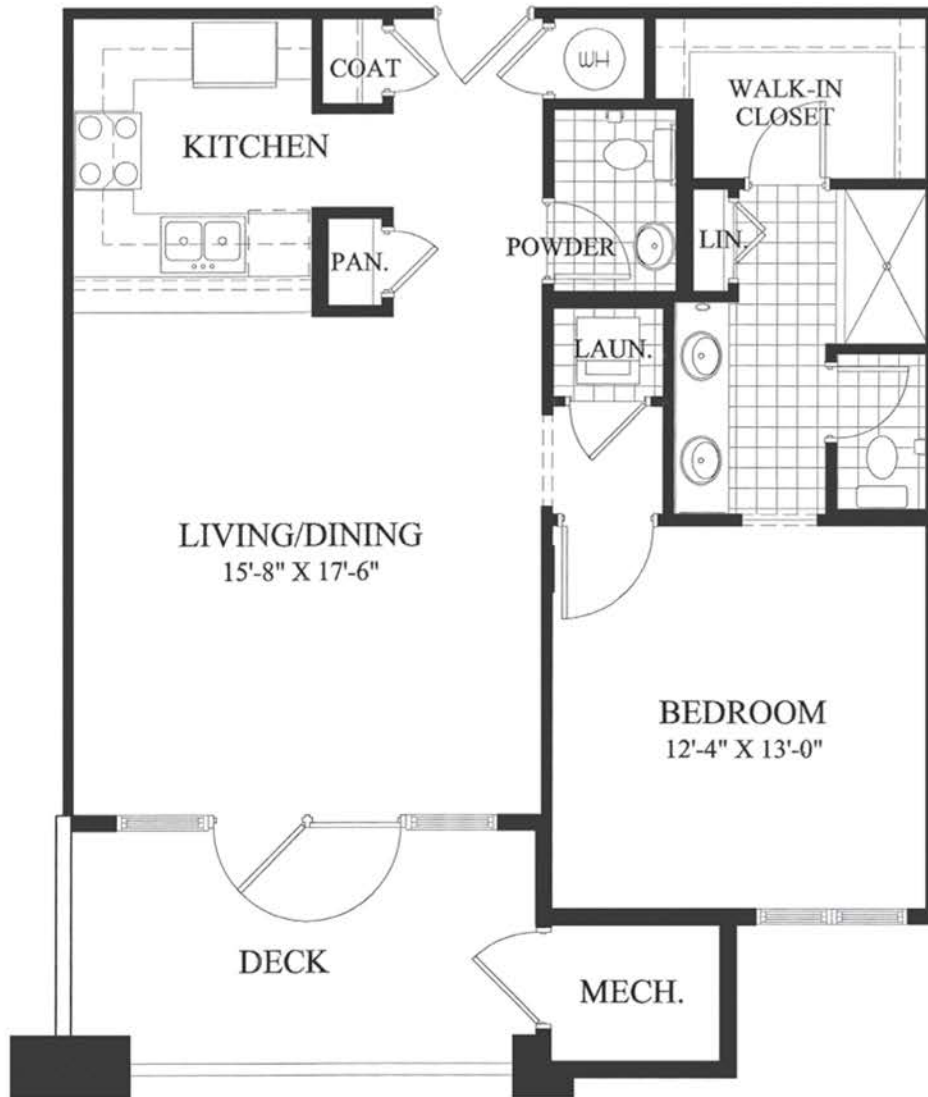

Tybee

APARTMENT VILLA – 1 BEDROOM, 1.5 BATHS
819 SQ. FT.

ENTRANCE FEE

MONTHLY FEE

SAVANNAH CHARM, ISLAND STYLE.