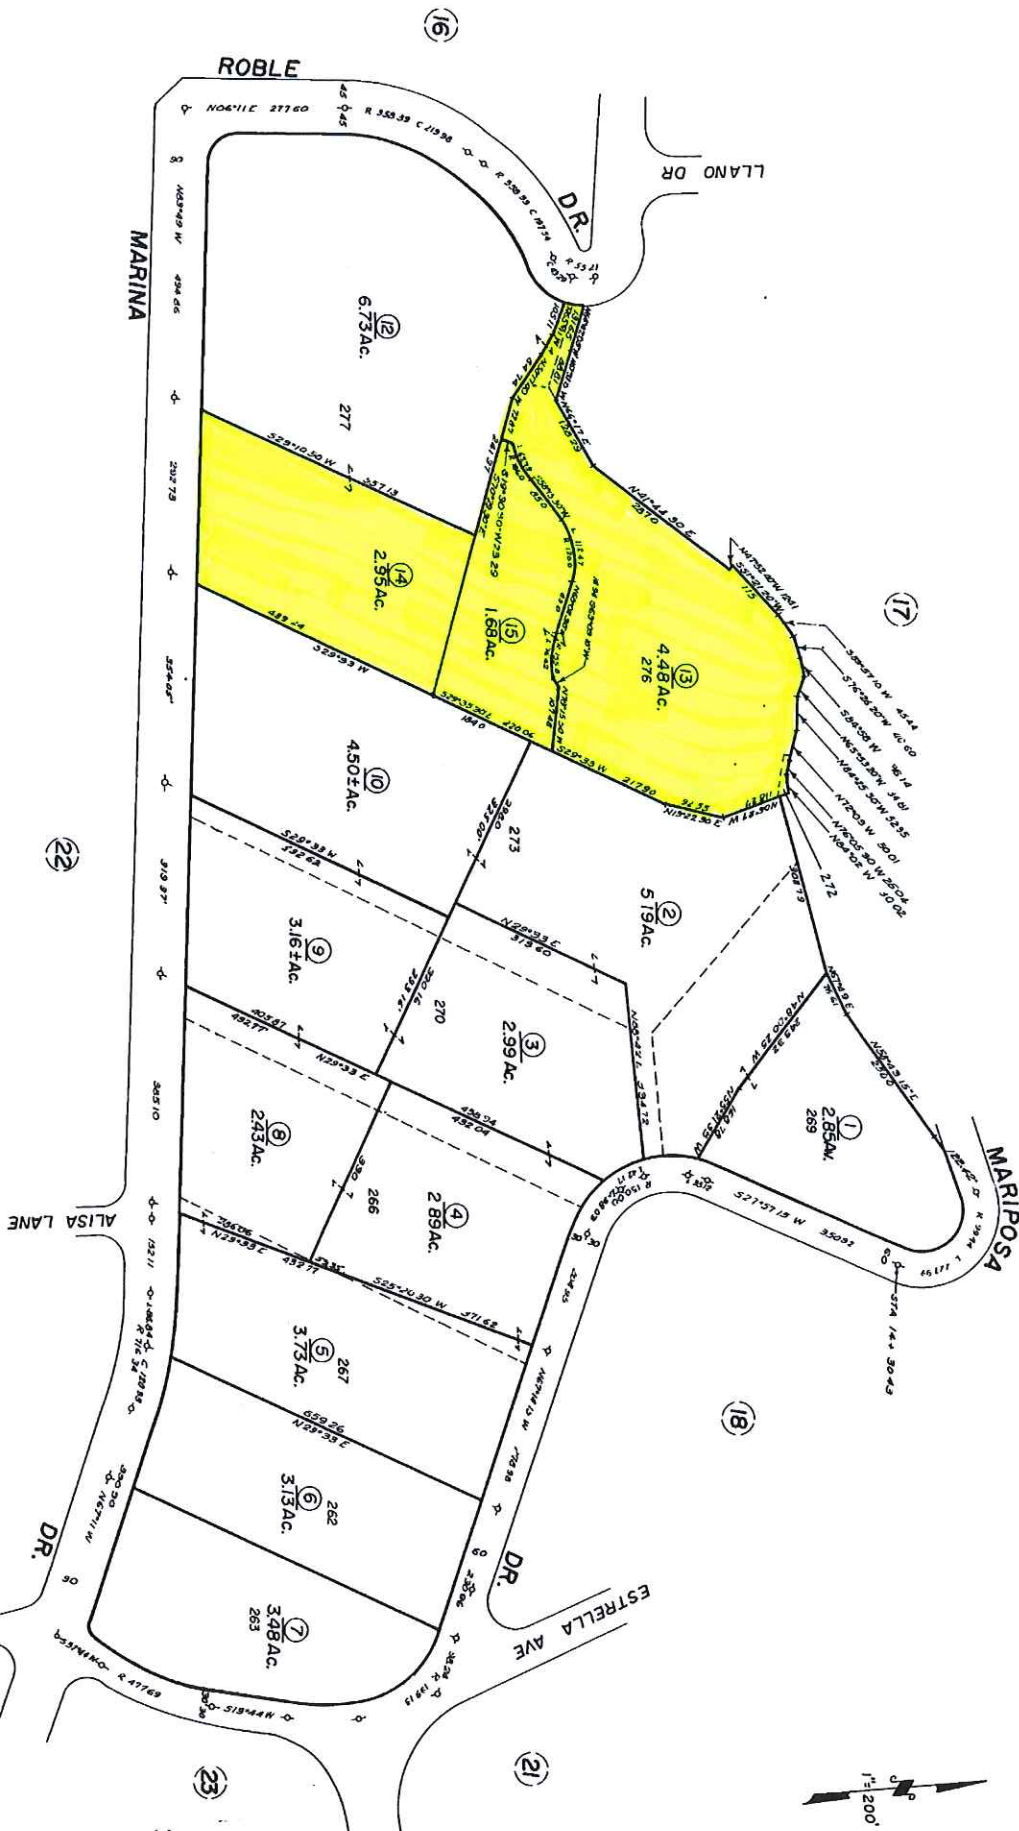

RANCHO LAS POSITAS

63-20

9/4/28R.M. Bk.15, Pg.189-201 - Santa Barbara Estates (Resubdivision)

NOTE - Assessor's Black Numbers Shown in Ellipses
Assessor's Parcel Numbers Shown in Circles

Assessor's Map Bk. 63 - Pg. 20
County of Santa Barbara, Calif.

LP 1/80