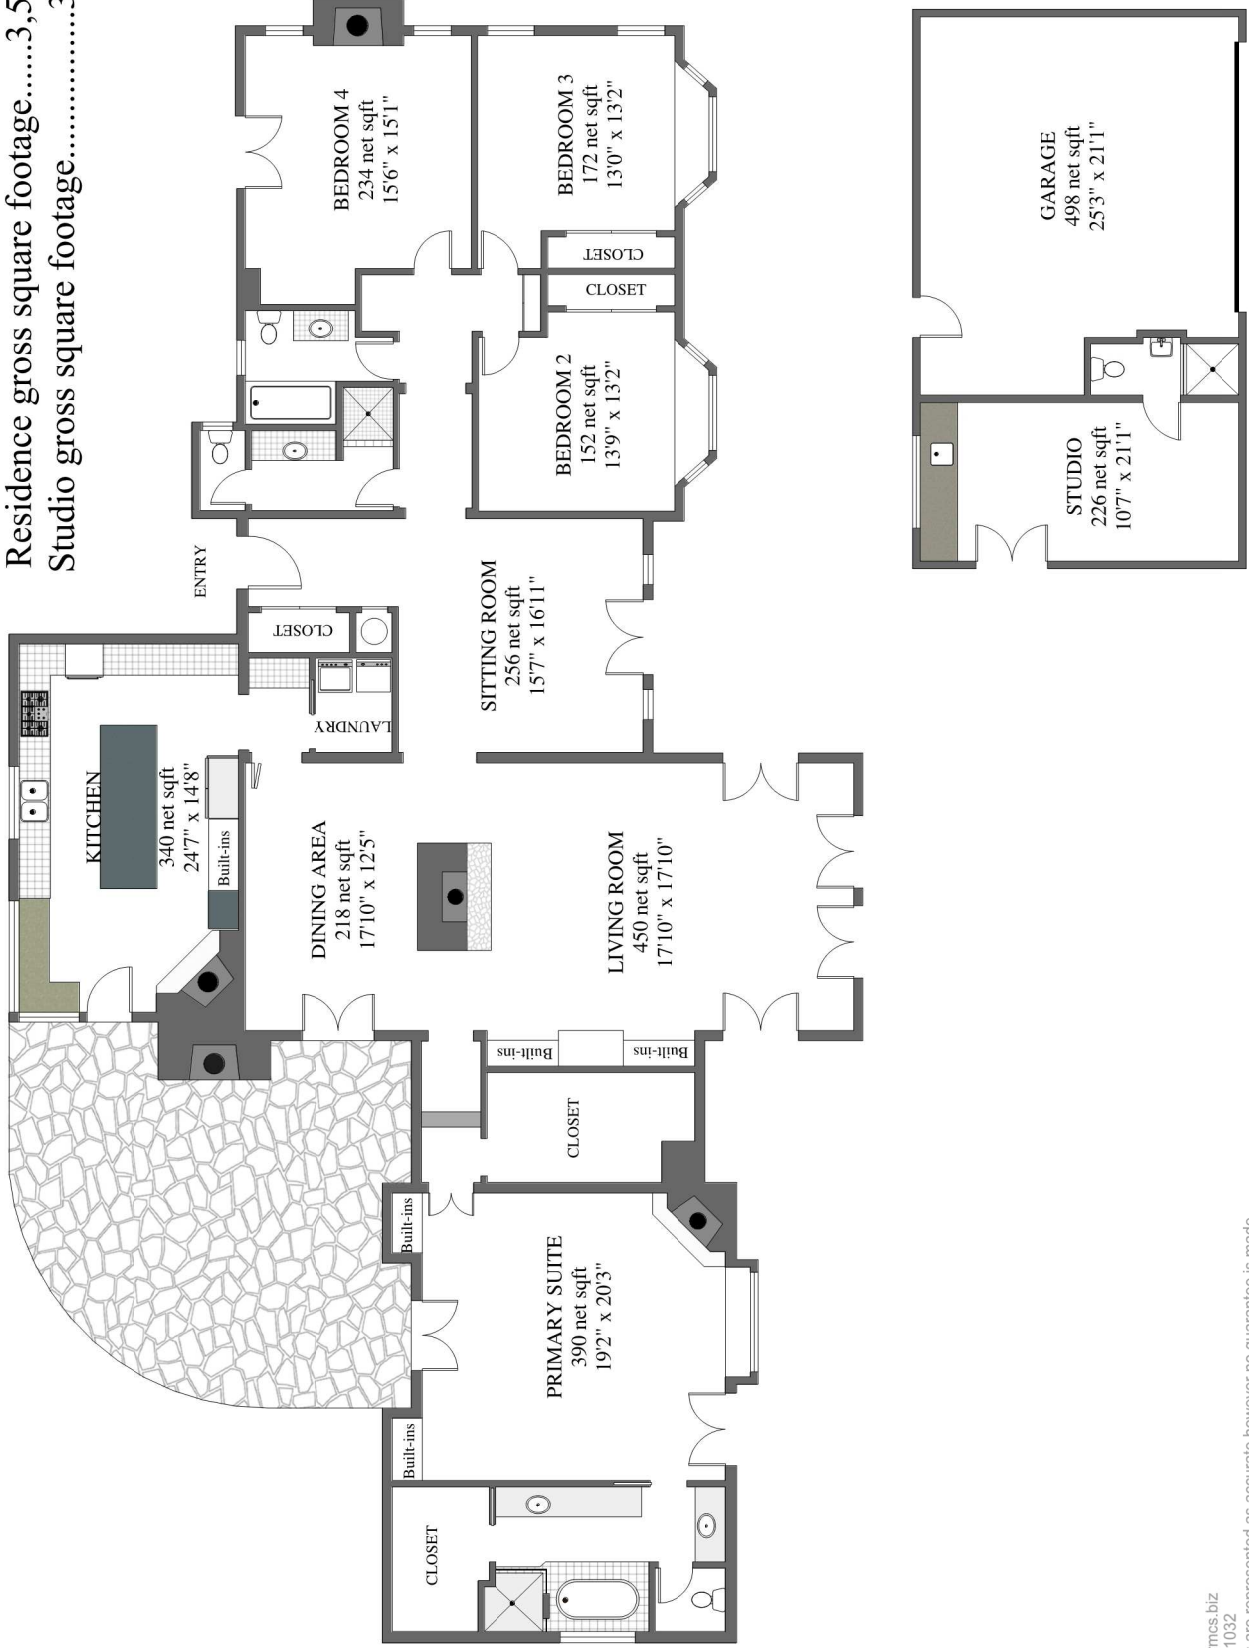

# 813 Ashley Lane Montecito CA 93108

Residence gross square footage.....3,587  
 Studio gross square footage.....301

ARMCS  
 mark@armcs.biz  
 805-448-1032  
 Drawings are represented as accurate however no guarantee is made  
 as to accuracy of any information. All measurements and square  
 footages are approximate.