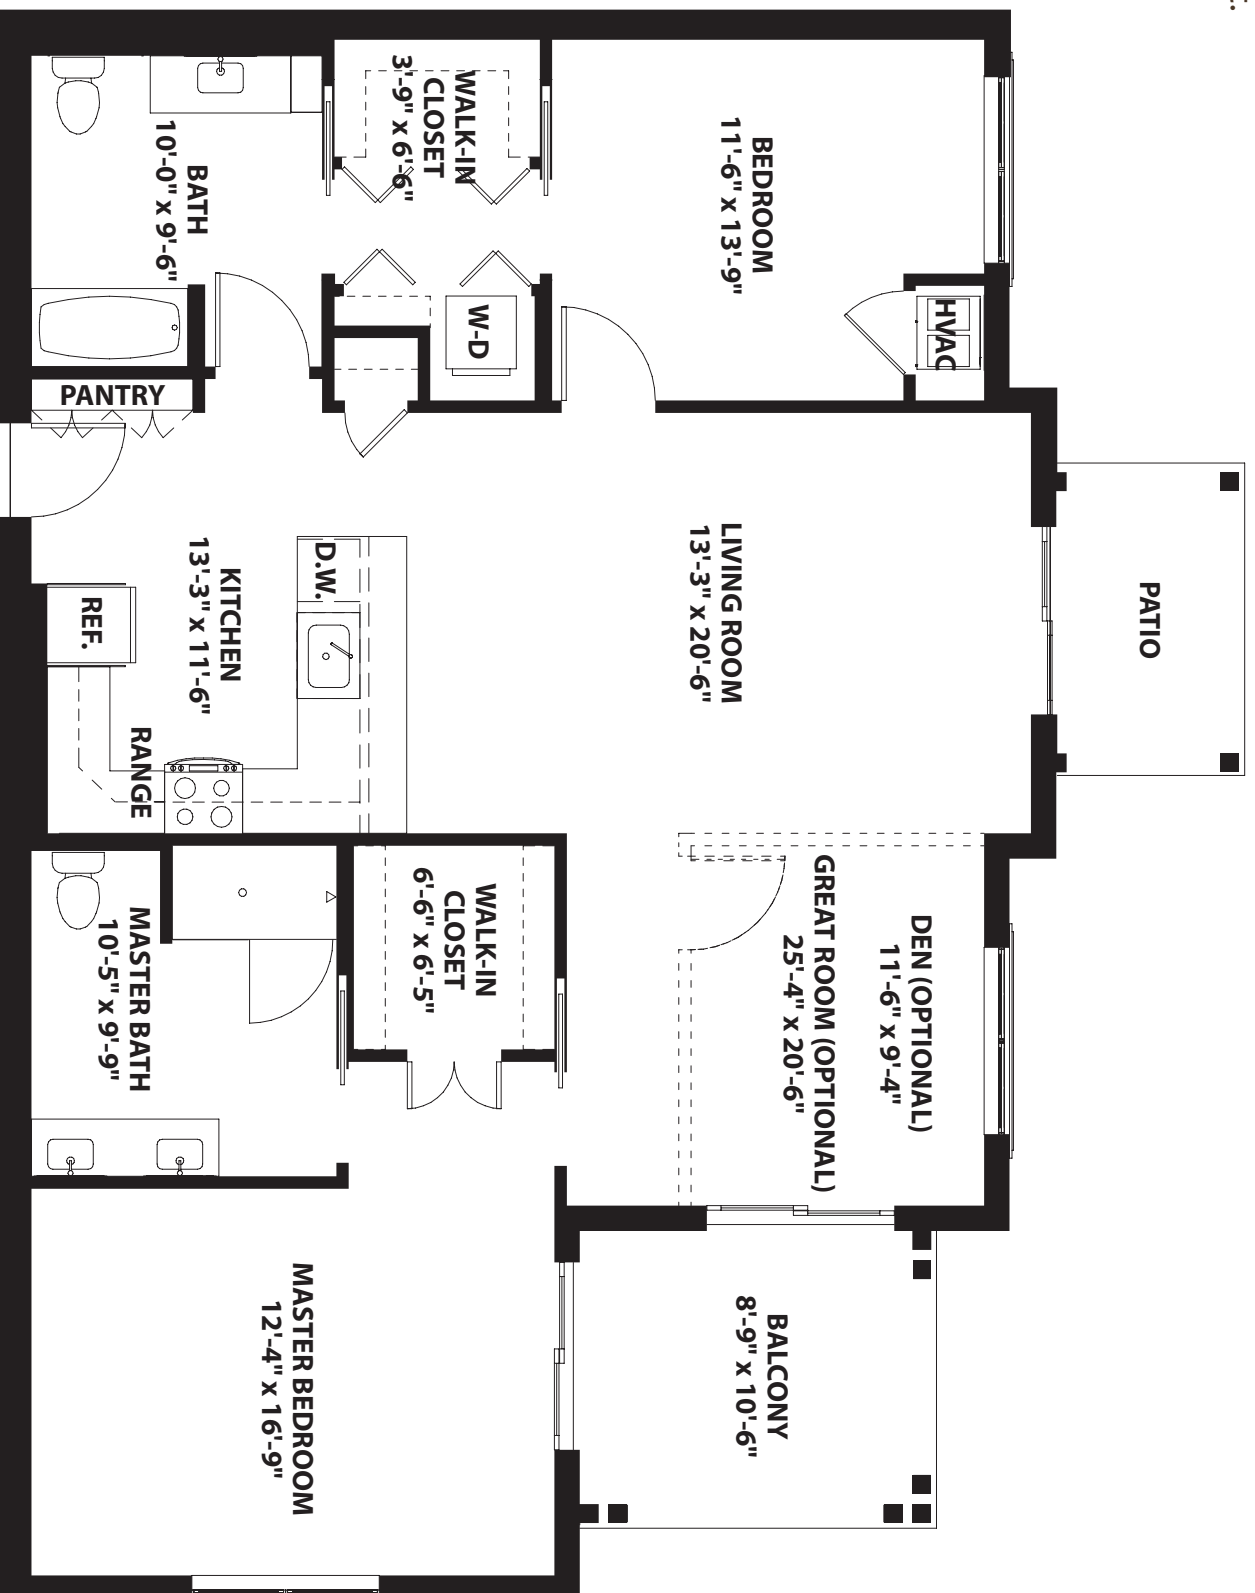

# COLUMBIA - STANDARD (M)

2 Bedroom / 2 Bath plus Den with Balcony and Patio  
1,423 Sq. ft.

1385 McVey Ave. • Lake Oswego, OR 97034

Dimensions may vary slightly. 3/16" = 1'