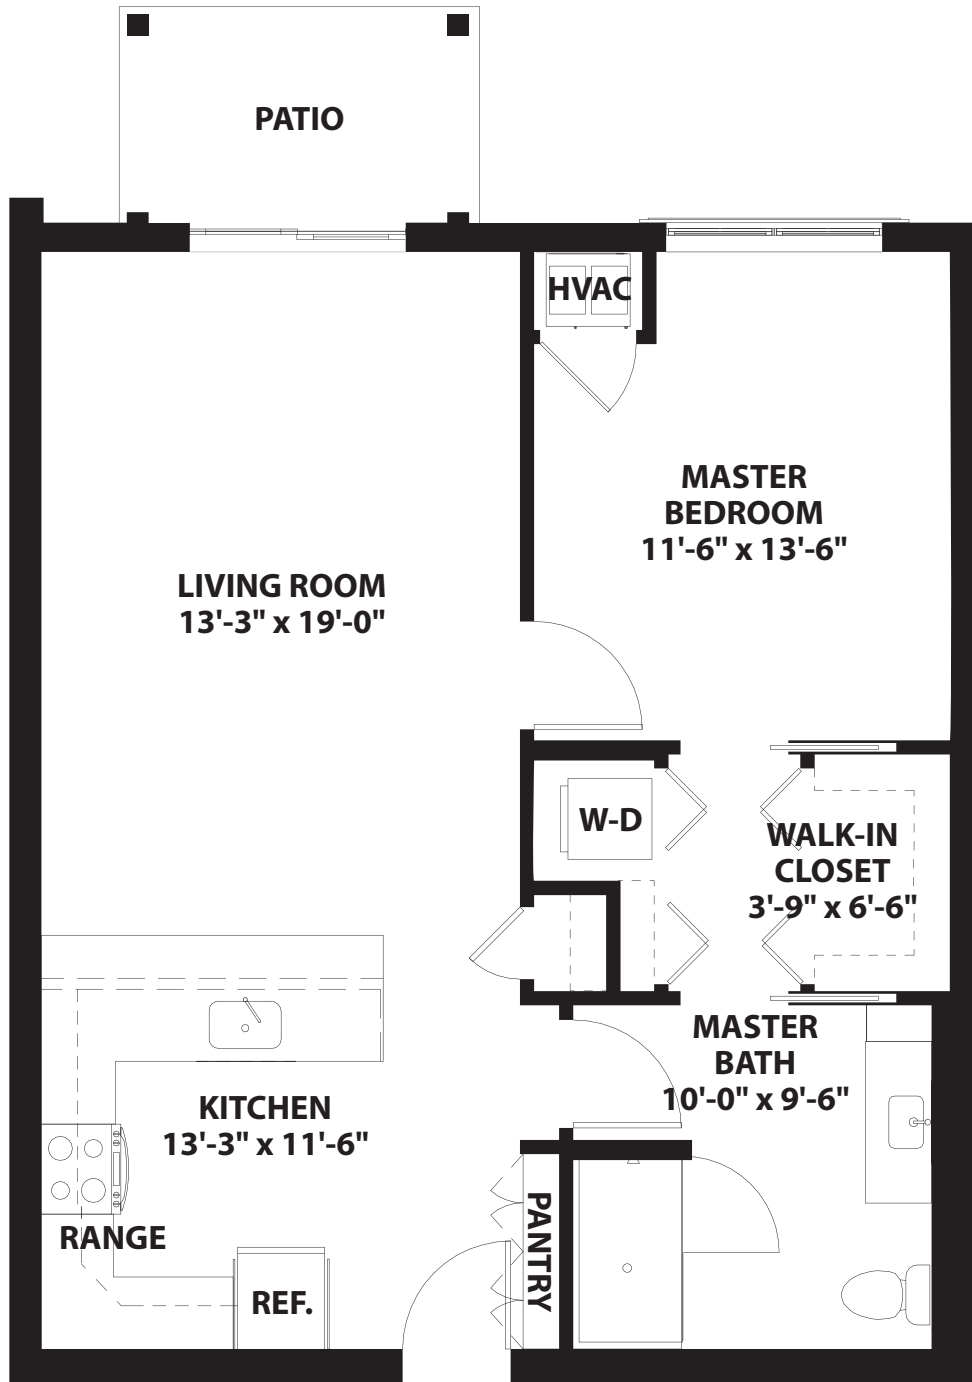

DESCHUTES - STANDARD

1 Bedroom / 1 Bath with Patio

823 Sq. ft.

MARY'S WOODS

Dimensions may vary slightly. 3/16" = 1'

1385 McVey Ave. • Lake Oswego, OR 97034