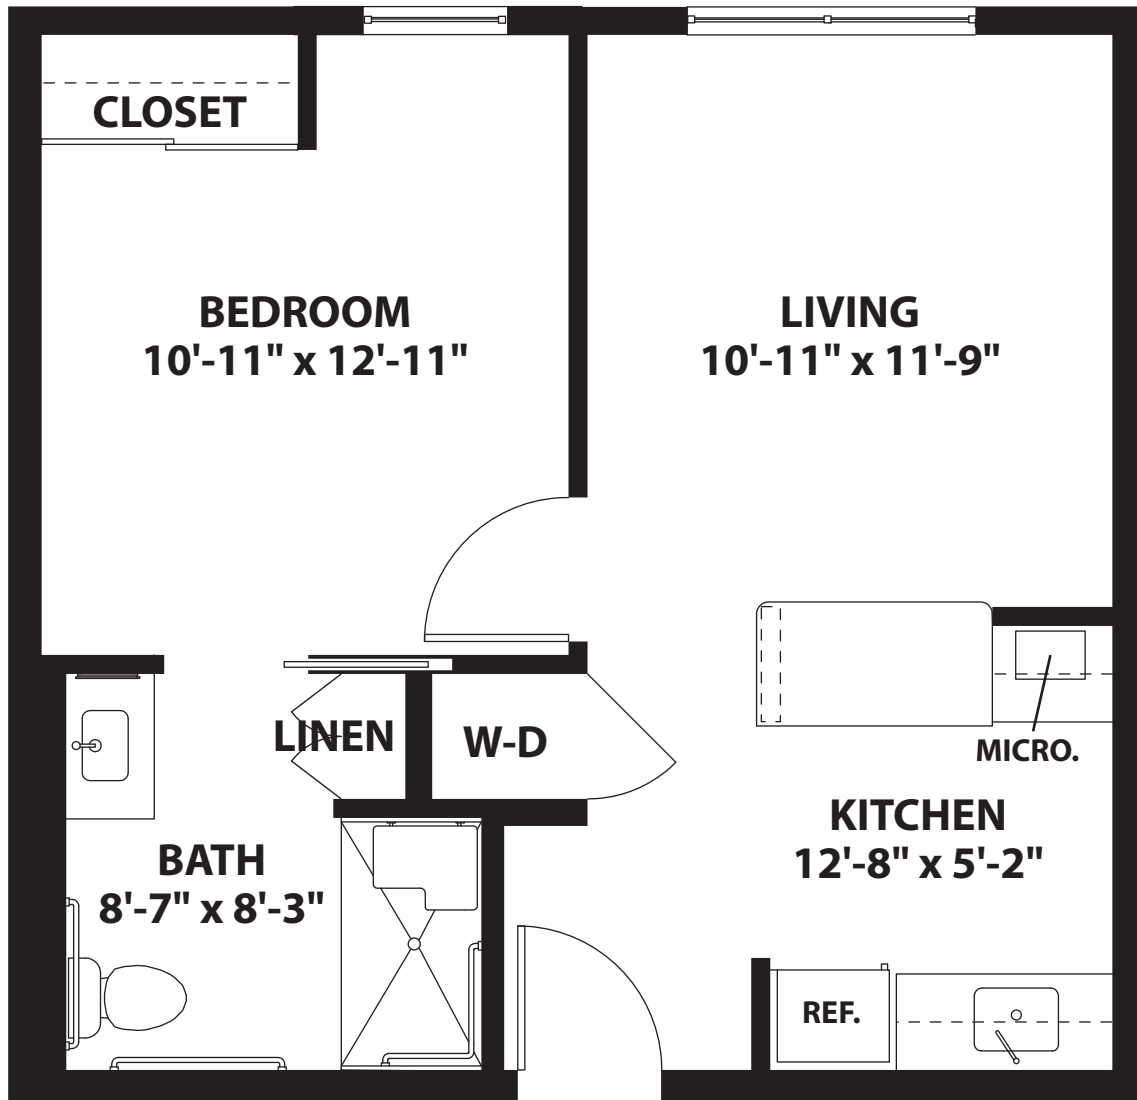

# JUNIPER

1 Bedroom / 1 Bath

476 Sq. ft.

MARY'S WOODS

# KELLOGG

Dimensions may vary slightly. 1/4" = 1'

17400 Holy Names Dr. • Lake Oswego, OR 97034