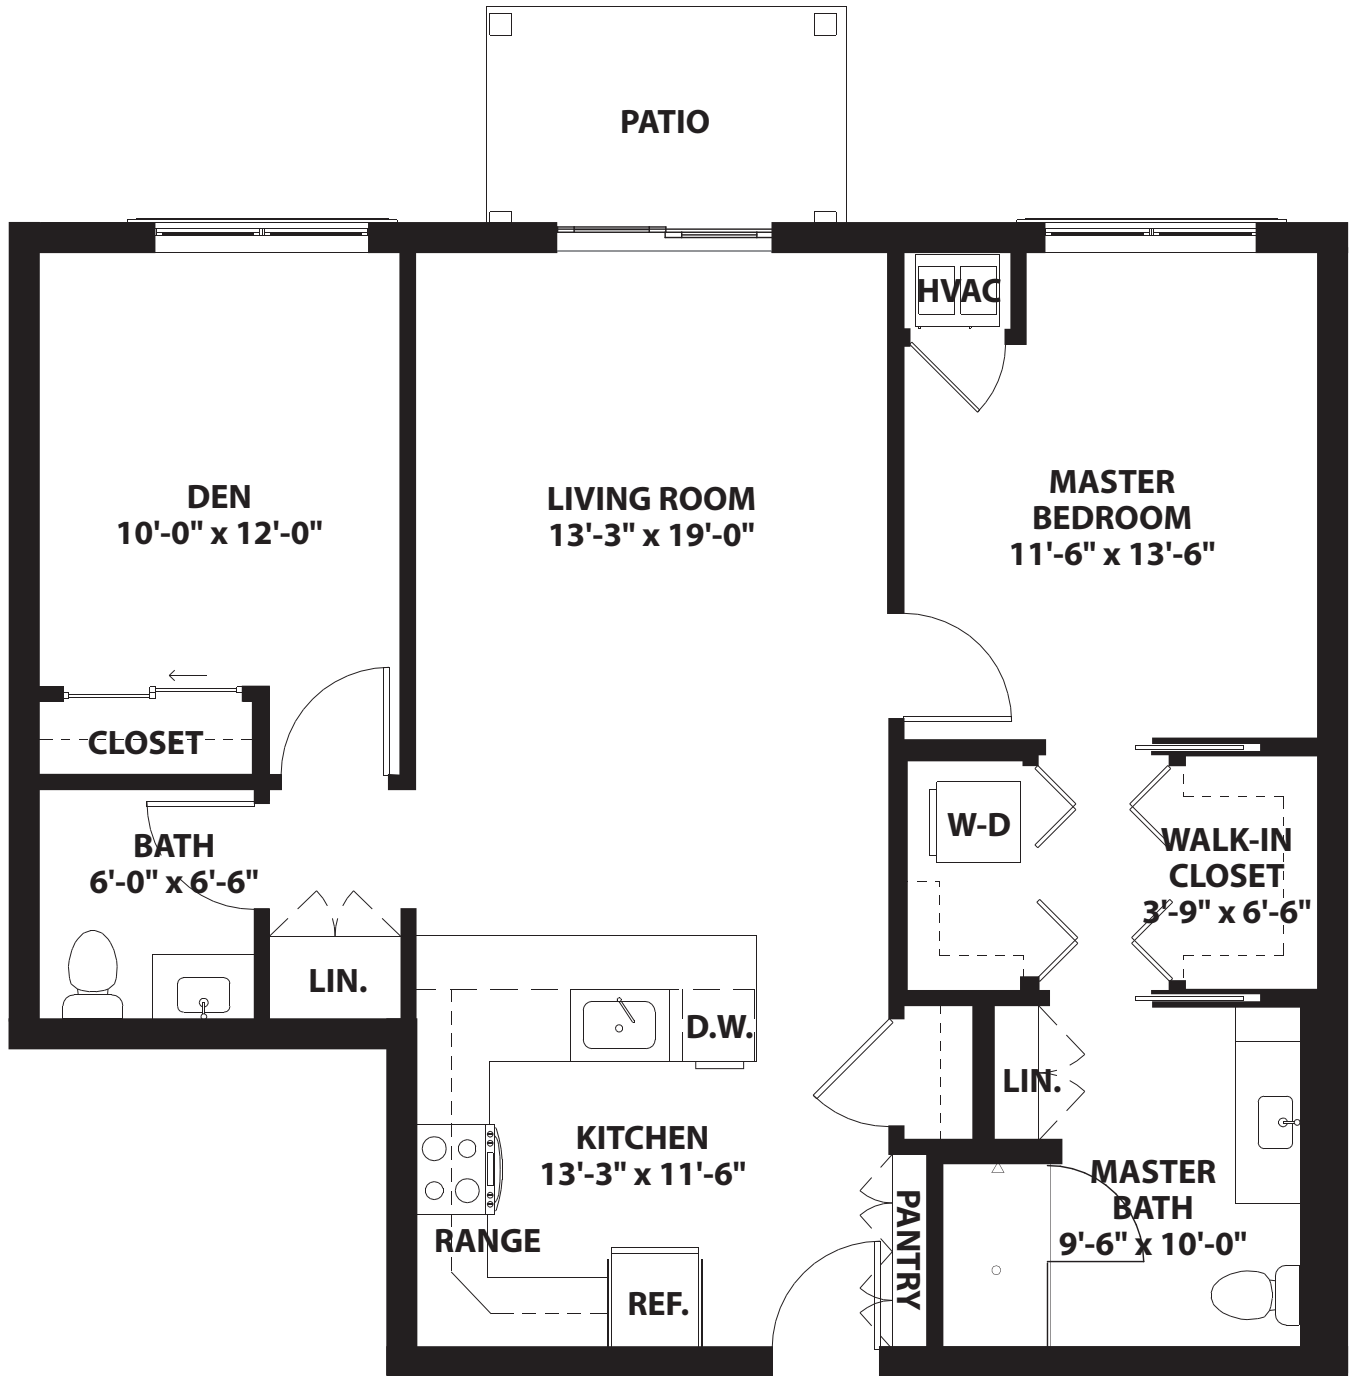

# MCKENZIE - STANDARD

1 Bedroom / 1.5 Bath plus Den with Patio  
1,055 Sq. ft.

MARY'S WOODS

Dimensions may vary slightly. 3/16" = 1'

1385 McVey Ave. • Lake Oswego, OR 97034