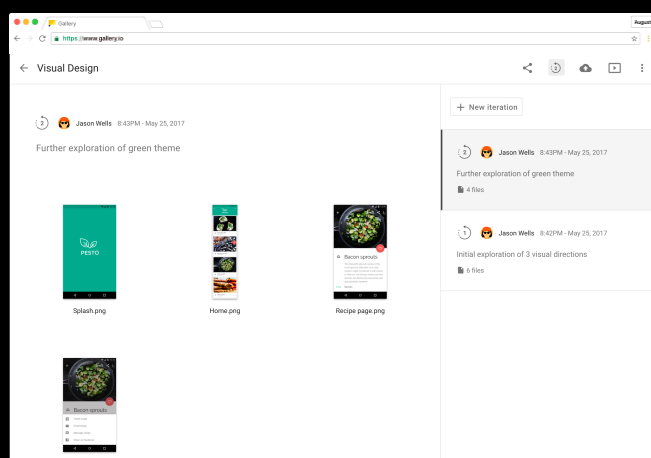

Design workflow, simplified

Material Gallery is a design collaboration app from the Material Design team at Google. It's a home to share and track revisions of design artifacts, giving teams a better way to discuss and present their latest work.

Key features:

Easily share work with your whole team

Gallery makes it easy to share design work. Upload designs directly from Sketch, drag them into your browser, or sync directly with Google Drive. Gallery instantly gives you a link you can share and present to your team.

Manage your design iterations in a collaborative space

Gallery organizes uploaded designs so your team can keep track of all design iterations. Your shared project link always points to the latest set of designs.

Keep all design feedback in one place

Gallery makes it easy to capture contextual feedback on any image or video, so you can gather and respond to feedback.

Preview any design on mobile from anywhere

Gallery's app for Android and iOS allows teams to review designs on mobile devices and respond to comments on the go. Easily upload screenshots, mockups, and photos of sketches or whiteboarding sessions.