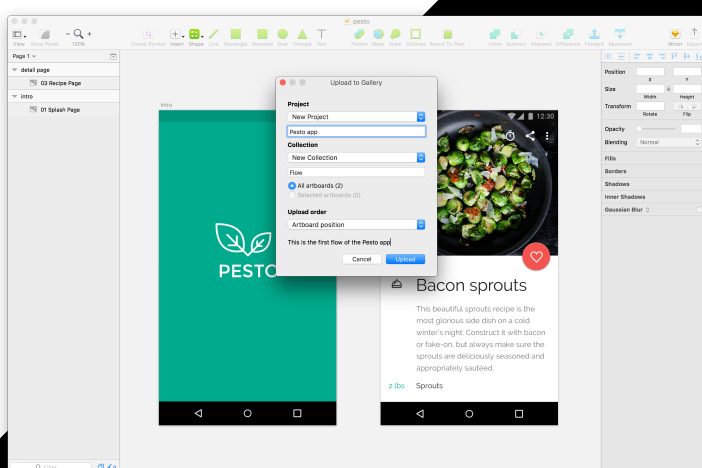

Design workflow, simplified

Material Gallery is a design collaboration app from the Material Design team at Google. It's a home to share and track revisions of design artifacts, giving teams a better way to discuss and present their latest work.

Key features:

Easily share work with your whole team

Gallery makes it easy to share design work. Upload designs directly from Sketch, drag them into your browser, or sync directly with Google Drive. Gallery instantly gives you a link you can share and present to your team.

Manage your design iterations in a collaborative space

Gallery organizes uploaded designs so your team can keep track of all design iterations. Your shared project link always points to the latest set of designs.

Keep all design feedback in one place

Gallery makes it easy to capture contextual feedback on any image or video, so you can gather and respond to feedback.

Preview any design on mobile from anywhere

Gallery's app for Android and iOS allows teams to review designs on mobile devices and respond to comments on the go. Easily upload screenshots, mockups, and photos of sketches or whiteboarding sessions.