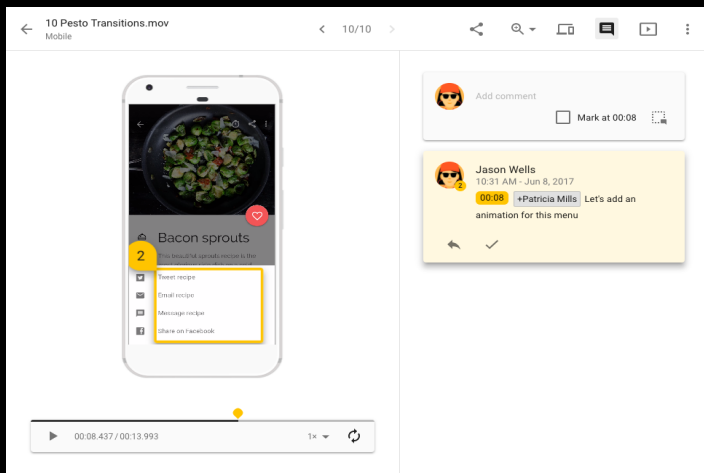

Design workflow, simplified

Material Gallery is a design collaboration app from the Material Design team at Google. It's a home to share and track revisions of design artifacts, giving teams a better way to discuss and present their latest work.

Key features:

Easily share work with your whole team

Gallery makes it easy to share design work. Upload designs directly from Sketch, drag them into your browser, or sync directly with Google Drive. Gallery instantly gives you a link you can share and present to your team.

Manage your design iterations in a collaborative space

Gallery organizes uploaded designs so your team can keep track of all design iterations. Your shared project link always points to the latest set of designs.

Keep all design feedback in one place

Gallery makes it easy to capture contextual feedback on any image or video, so you can gather and respond to feedback.

Preview any design on mobile from anywhere

Gallery's app for Android and iOS allows teams to review designs on mobile devices and respond to comments on the go. Easily upload screenshots, mockups, and photos of sketches or whiteboarding sessions.