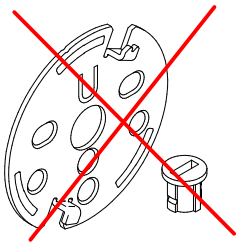

- Eng Installation guide
- D Montageanleitung
- F Guide d'installation
- E Guía de instalación

DCSLAE series

Not necessary!
Nicht nötig!
Pas nécessaire!
No necesario!

225741-ED.- 10/09/2018

All contents current at time of publication. SALTO Systems S.L. reserves the right to change availability of any item in this catalog, its design, construction, and/or materials.