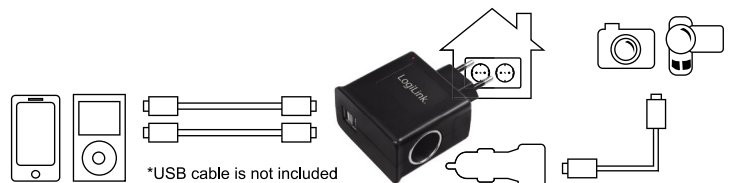

*The specifications and pictures are subject to change without prior notice.
*All trade names referenced are the registered trademarks of their respective owners.

Made in China