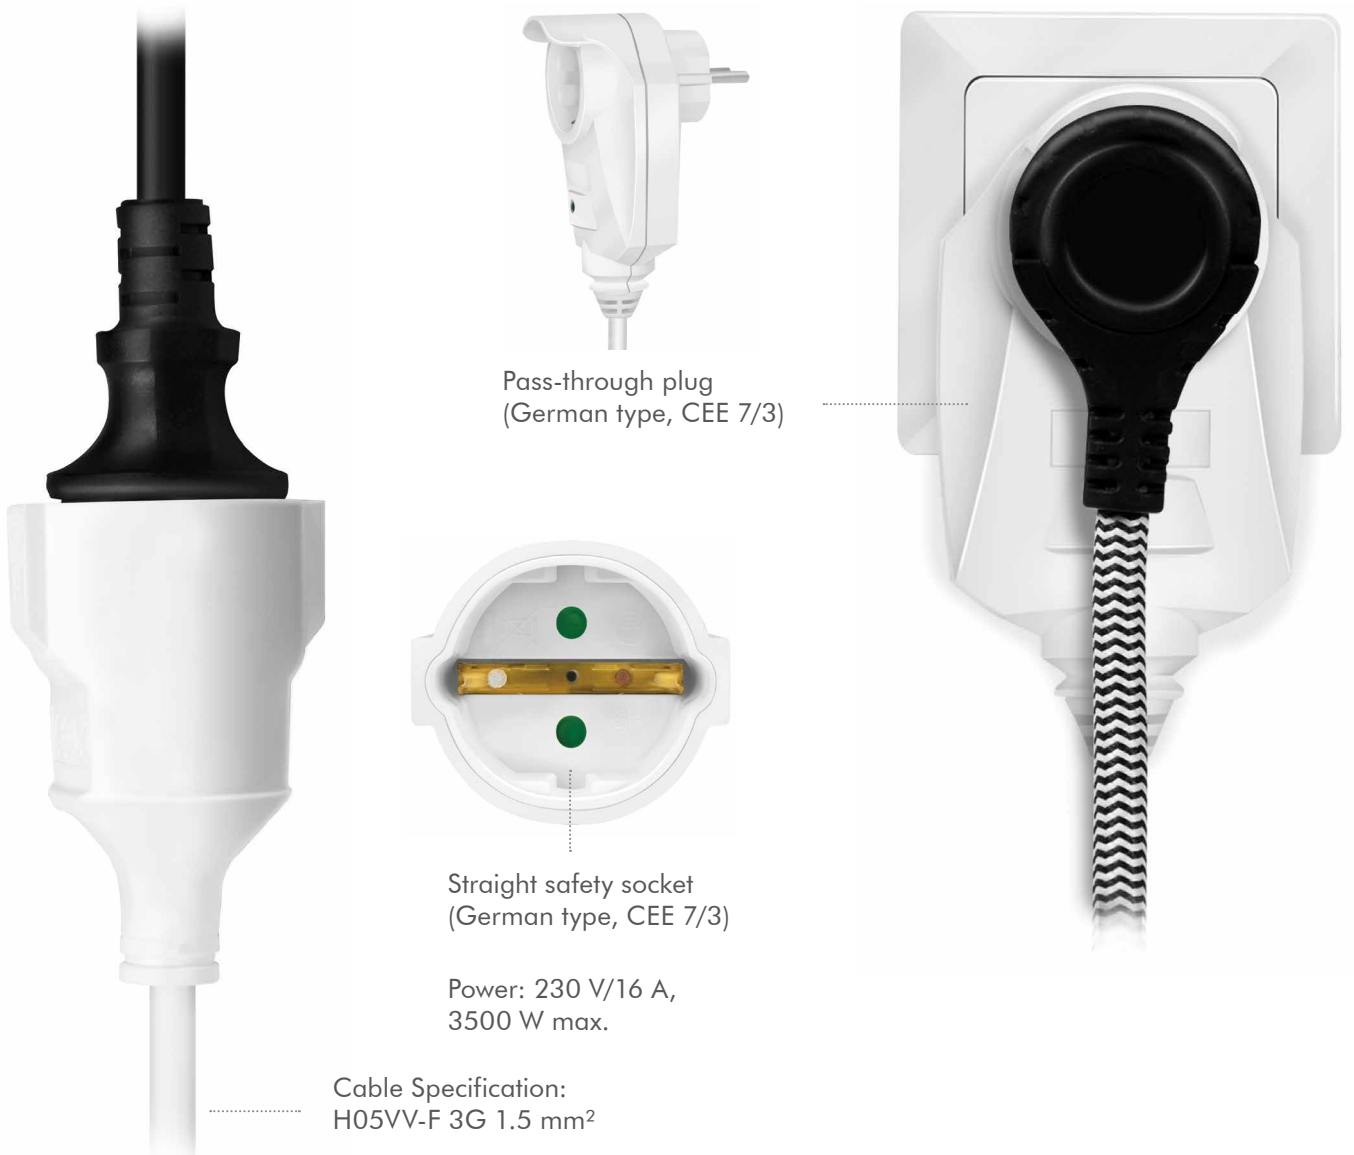

LogiLink®

Power Extension Cable, 3 m
1 Safety Socket & 1 Pass-through Plug

Art. No.: LPS275

Power extension cable with pass-through plug on the back of AC outlet, never again be an issue that your power strip takes up the wall AC outlet. Whether at home or the office, the reliable extension cord comes in handy for plugging in anything.

Pass-through plug
(German type, CEE 7/3)

Straight safety socket
(German type, CEE 7/3)

Power: 230 V/16 A,
3500 W max.

Cable Specification:
H05VV-F 3G 1.5 mm²

Cable Length
3 m

Surge Protection

With Safety Shutter

IP20

Features:

- » Straight safety socket to pass-through plug-perfect for earthed contact plugs, angled plugs, European and contour plugs
- » With a pass-through plug on the AC outlet, convenient for the devices needed a wall AC outlet
- » Surge protection with 555 Joules to safeguard your electronics from harmful voltage spikes
- » Comes with a 3 m cable (H05VV-F 3G1.5mm²); serves as an ideal power source for indoor use
- » Power: 230 V/16 A, 50 Hz, max. 3500 W
- » Color: White