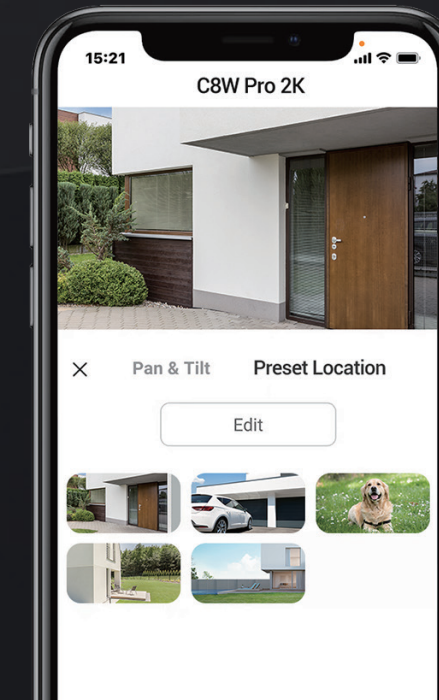

See in 360°

340°
Horizontal

80°
Vertical

On-device AI for smarter detection

The camera's on-board AI algorithm helps it identify moving people and vehicles in particular. It reduces alerts caused by falling leaves or flying insects, and informs you when someone parks in your property area without permission.

 AI-Powered Human / Vehicle Shape Detection

 Customizable Detection Zone

 No Subscription Fee

Subject lock and auto-tracking powered by AI

When a human motion is detected, the C8W Pro 2K will automatically rotate to follow its movement and record the activity. When in action, it makes it hard for your loved ones to stay out of sight.

Front Door

Front Yard

Garage

Pin down the spots that matter to you most

No matter how complicated the tracking is, the camera always knows it's way back to your preferred viewing angle. You can pinpoint up to 12 angles via the EZVIZ App. Just click on your pre-set dots and the camera will automatically resume its place.