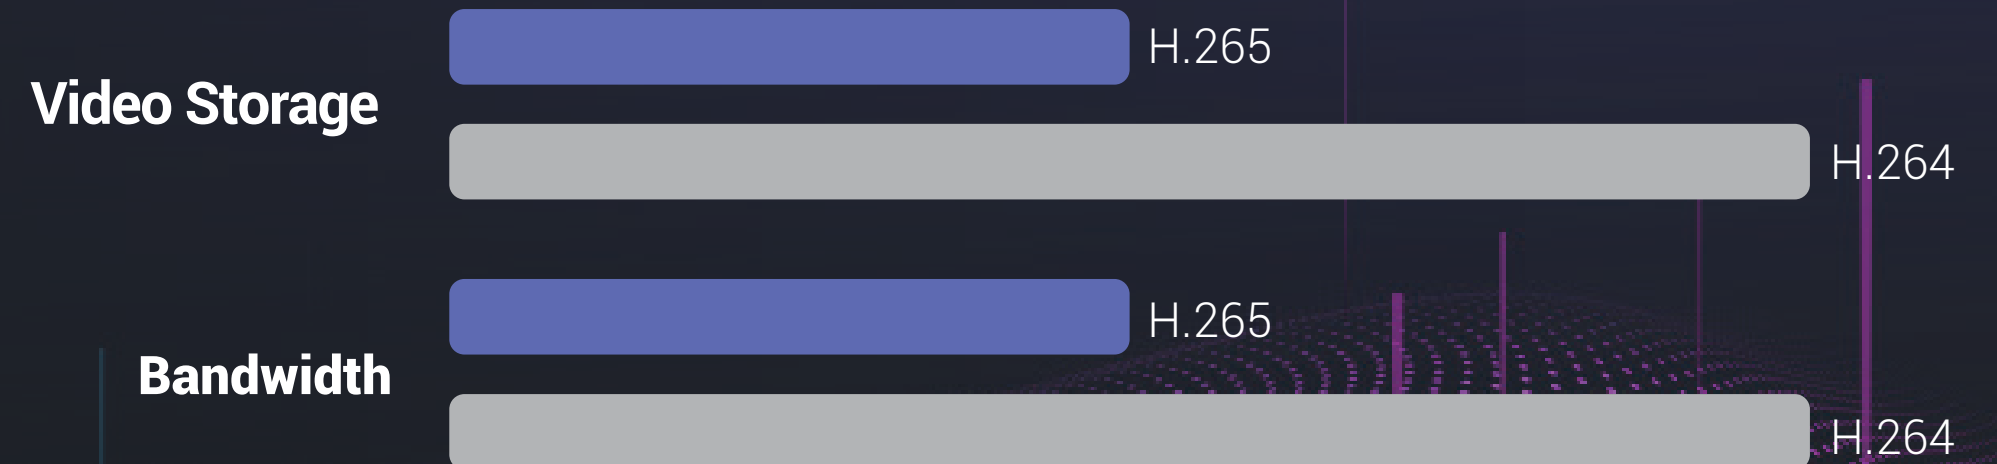

It saves money on storage and bandwidth

The camera features the advanced H.265 video compression technology, achieving better video quality with only half the bandwidth and half the storage space required by the previous H.264 video compression standard³.