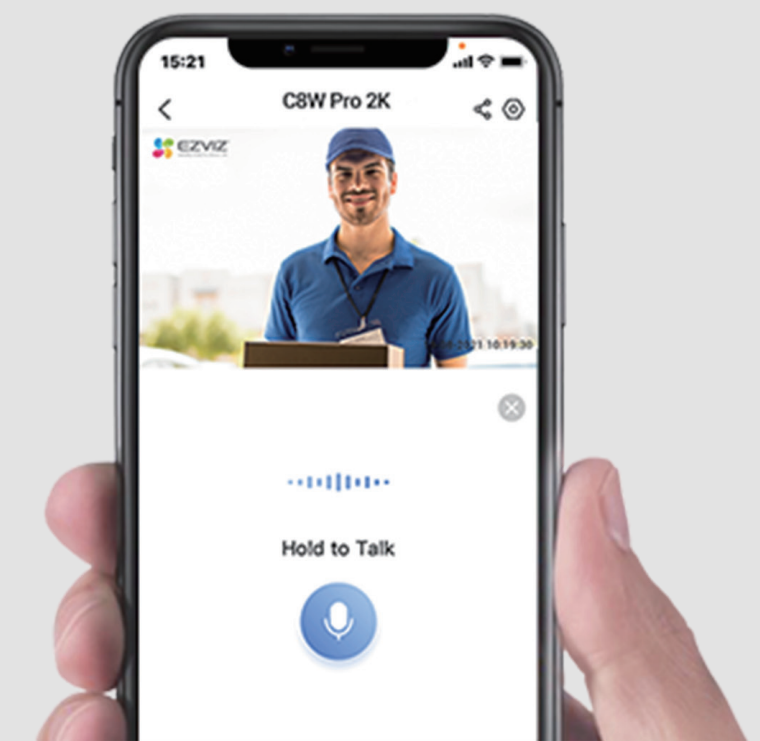

C8W Pro **2K**

Pan & Tilt Wi-Fi Camera

360-degree protection with built-in smarts

The C8W Pro 2K elevates the convenience provided by a smart security camera. Thanks to on-device AI, it is able to differentiate people and vehicles from other moving objects, and can automatically lock on and follow human movements to record important moments. Despite complex tracking capability, it provides easy control to auto-resume its pre-set viewing angle through one click. Use it to watch over your home entrance or backyard, for 24/7 all-round protection with 2K clarity.

 AI-Powered Human / Vehicle Shape Detection

 Customizable Detection Zone

 No Subscription Fee

Subject lock and auto-tracking powered by AI

When a human motion is detected, the C8W Pro 2K will automatically rotate to follow its movement and record the activity. When in action, it makes it hard for your loved ones to stay out of sight.

Front Door

Front Yard

Garage

Pin down the spots that matter to you most

No matter how complicated the tracking is, the camera always knows it's way back to your preferred viewing angle. You can pinpoint up to 12 angles via the EZVIZ App. Just click on your pre-set dots and the camera will automatically resume its place.

See, hear and talk, from anywhere

With the C8W Pro 2K , you can hear and talk to your family, welcome visitors, or turn away uninvited guests by simply using your smartphone.

Three night vision modes are available to meet any need