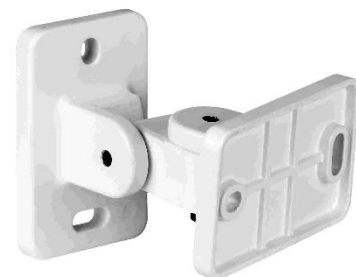

## KEYFACTS

- 4" Woofer
- Power 10W RMS/ 20W Max
- 8 Ohm Impedance
- Fullrange Speaker
- Stylish Design
- Well balanced for Voice and Music
- Easy connection with spring clamps
- Aluminum die cast mounting bracket with X and Y rotation
- For Wall and Ceiling mount
- ABS Cabinet
- Metal Frontgrill
- Weatherproof

## TECHNICAL SPECIFICATIONS

Watt (RMS)	10
Watt (max)	20
Impedance	8 Ohm
Frequency Range	90-18.000 Hz
Sensitivity	91 db
Width (mm)	130
Height (mm)	180
Depth (mm)	100
Weight	1,4 Kg
Speaker Terminal	Spring Clamps
Wall Bracket	Aluminum
Temp. Range	0-40°C
Colour	White

Wall Mount Bracket

Spring clamps for speaker cables

HQ Screw Insert