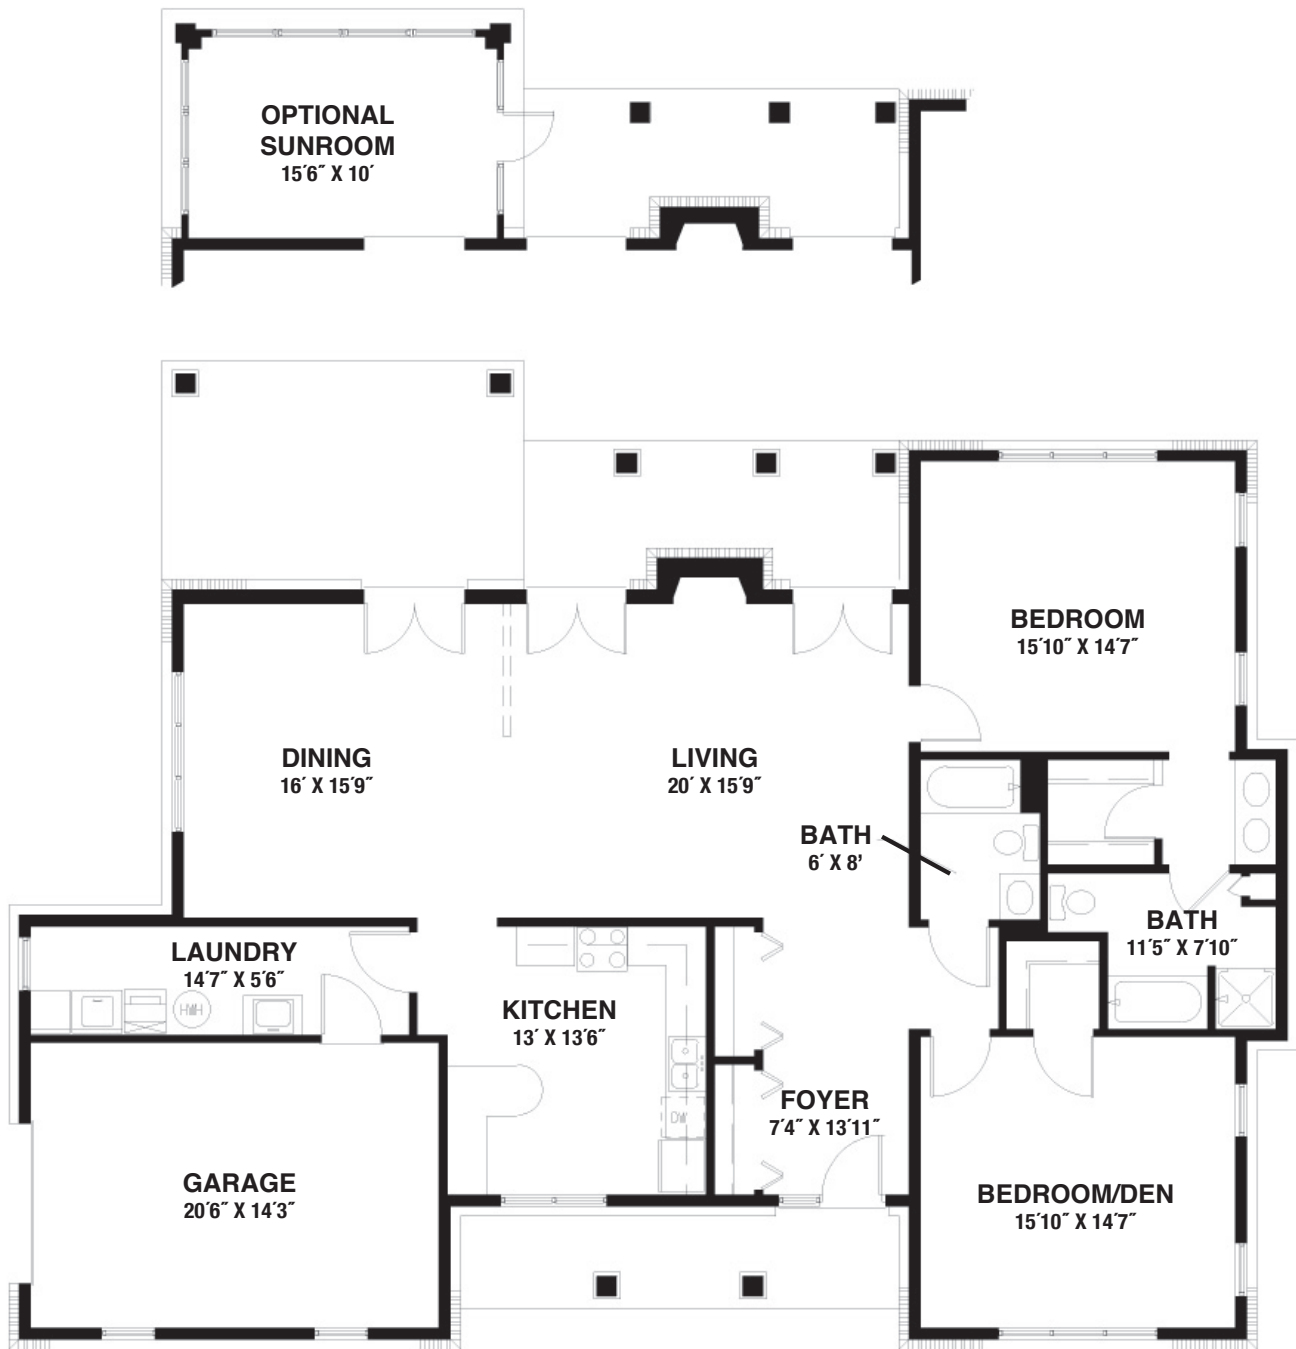

# The Maple 2: Cottage

2 Bedrooms, 2 Baths

1,934 Square Feet

*Sunroom adds 200 Square Feet*