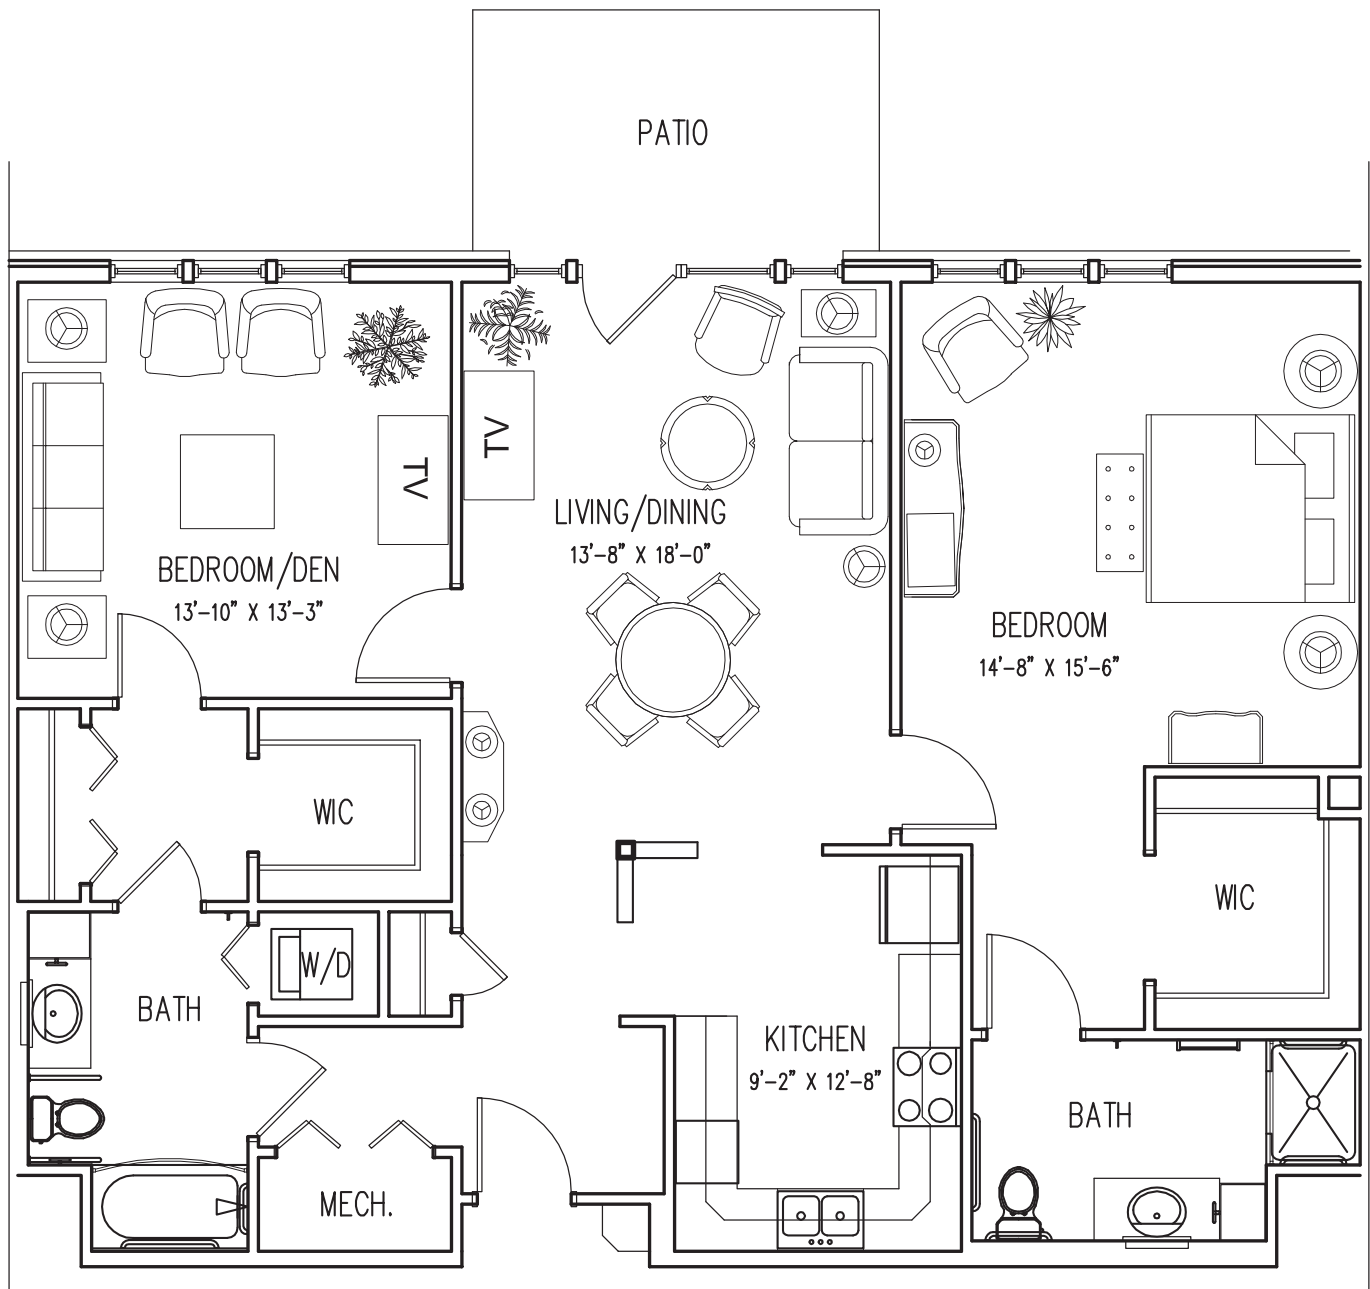

The Montclair

2 Bedrooms, 2 Baths
1,276 Square Feet