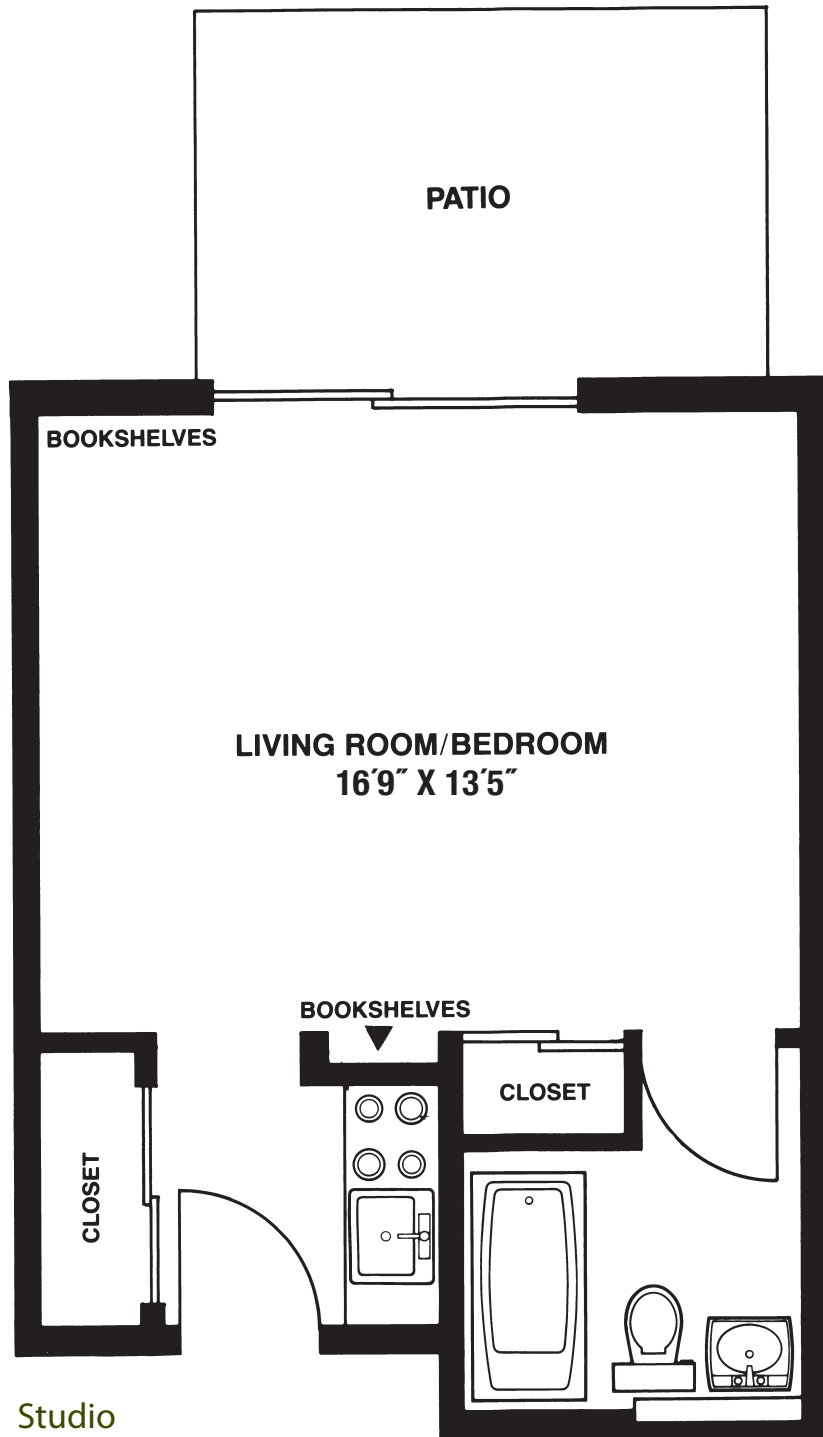

The Cranbury

Studio
350 Square Feet