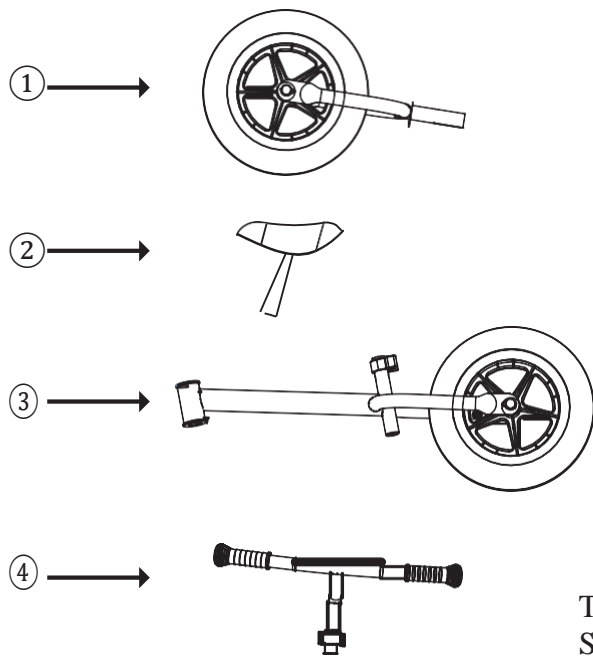

FOCUS ON RIDE-ON YOYS,  
FOCUS ON PRODUCT QUALITY,  
FOCUS ON INTELLIGENT HEALTHYCHILDHOOD.

parts introduction:

- ① front wheel
- ② seat
- ③ bike body
- ④ bike handle

This product consists of 4 parts.  
See the next page for detailed installation steps

Product Name:	iron balance bike
Product Size:	83*40.5*45cm
GW:/NW:	4.18KG/3.6KG
Max Loading:	30KG