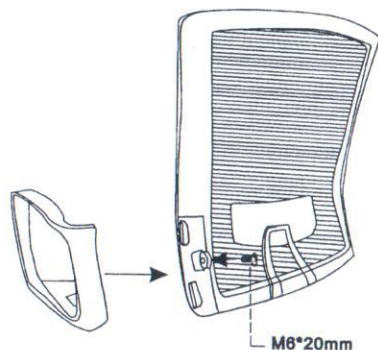

MANUAL DE ARMADO MODELO HAPPY

1

2

3

4

			Flat
M6*35mm	4	6*18*1.5	8
M6*20mm	6		

Use the ruler to help identify parts

Parts
Checklist