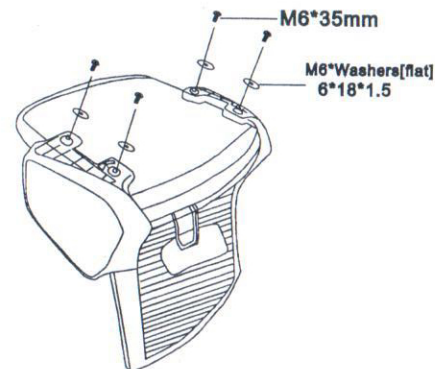

MANUAL DE ARMADO MODELO HAPPY

1

2

3

4

			Flat
M6*35mm	4	6*18*1.5	8
M6*20mm	6		

Use the ruler to help identify parts

Parts
Checklist