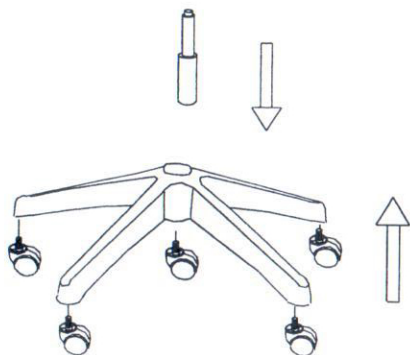

MANUAL DE ARMADO MODELO HAPPY

1

2

3

4

			Flat
M6*35mm	4	6*18*1.5	8
M6*20mm	6		

Use the ruler to help identify parts

Parts
Checklist