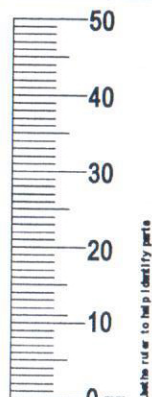

MANUAL DE ARMADO MODELO HAPPY

1

2

3

4

			Flat
M6*35mm	4	6*18*1.5	8
M6*20mm	6		

Use the ruler to help identify parts

Parts
Checklist