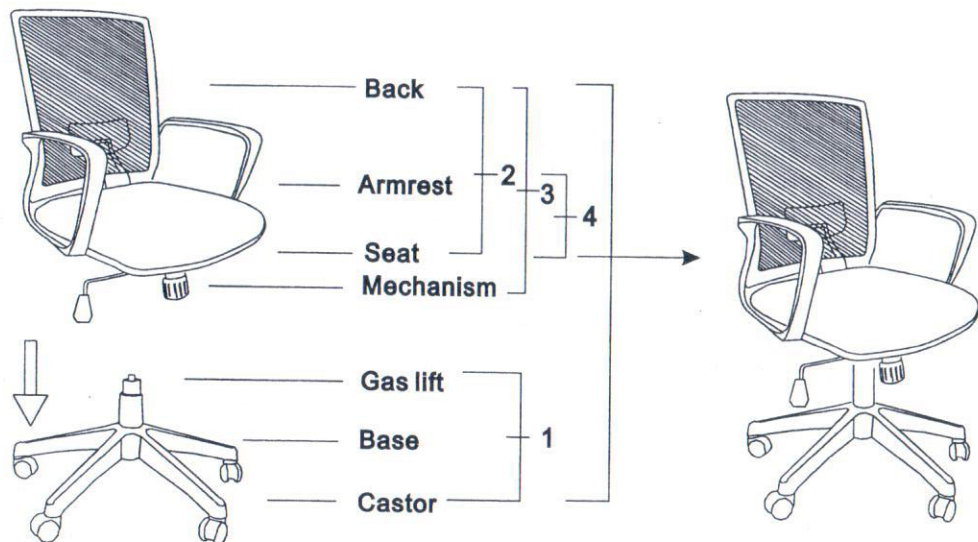

MANUAL DE ARMADO MODELO HAPPY

1

2

3

4

			Flat
M6*35mm	4	6*18*1.5	8
M6*20mm	6		

Use the ruler to help identify parts

Parts
Checklist

PREVENTIVE MAINTENANCE AND WARNING

- ONLY FOR SEATING ONE PERSON AT A TIME.
- DO NOT USE CHAIR AS STEP STOOL OR LADDER.
- DO NOT USE CHAIR UNLESS ALL BOLTS, SCREWS ARE TIGHT.
- AT LEAST EVERY SIX MONTHS CHECK ALL BOLTS AND SCREWS TO BE SURE THEY ARE TIGHT.
- IF ANY PARTS ARE MISSING, BROKEN, DAMAGED OR WORN, STOP USING THE PRODUCT UNTIL REPAIRS ARE MADE WITH FACTORY AUTHORIZED PARTS.
- FAILURE TO FOLLOW THESE WARNINGS CAN RESULT IN SERIOUS INJURY.