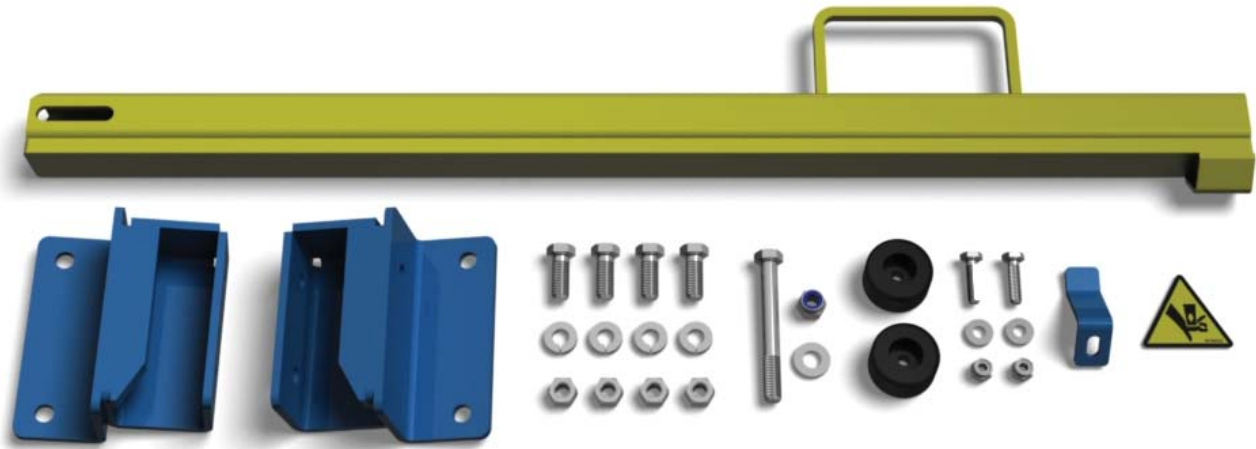

ATC/WTC-24 BOLT-ON CONTAINMENT BAR KIT

P/N: 08412137

QTY	PART#	DESCRIPTION
1	08015035	CONTAINMENT BAR
1	08415676	CONTAINMENT BAR MOUNT
1	08415677	CONTAINMENT BAR REST
1	08017088-2	CONTAINMENT BAR STOP
4	HW0402	BOLT-HHCS 3/8-16 X 1"
4	HW0107	WASHER-LOCK-3/8"
4	HW0005	NUT-HEX- 3/8-16
1	HW0408	BOLT-HHCS-3/8-16 X 3 1/4"
1	HW0108	WASHER-FLAT-3/8"-SAE
1	HW0006	NUT-NILN-3/8-16
2	HW1037	RUBBER BUMPER
2	HW0303	BOLT-HHCS-1/4-20 X 1"
2	HW0104	WASHER-FLAT-1/4"-SAE
2	HW0003	NUT-NILN-1/4-20
1	00196222	LABEL-CRUSH HAZARD
1	08412120-i	INSTALLATION INSTRUCTIONS