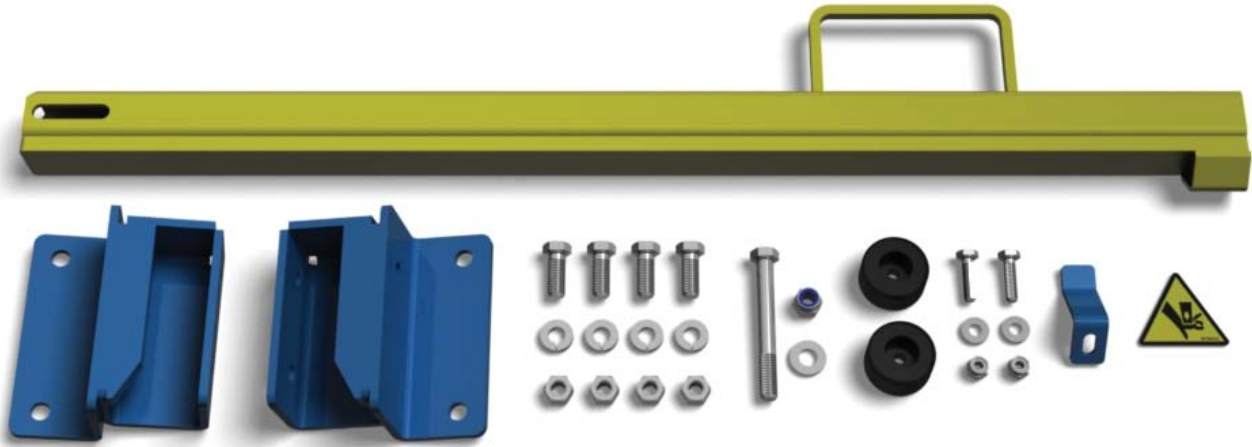

ATC/WTC-30 BOLT-ON CONTAINMENT BAR KIT

P/N: 08412156

QTY	PART#	DESCRIPTION
1	08115010	CONTAINMENT BAR
1	08415676	CONTAINMENT BAR MOUNT
1	08415677	CONTAINMENT BAR REST
1	08017088-2	CONTAINMENT BAR STOP
4	HW0402	BOLT-HHCS 3/8-16 X 1"
4	HW0107	WASHER-LOCK-3/8"
4	HW0005	NUT-HEX- 3/8-16
1	HW0408	BOLT-HHCS-3/8-16 X 3 1/4"
1	HW0108	WASHER-FLAT-3/8"-SAE
1	HW0006	NUT-NILN-3/8-16
2	HW1037	RUBBER BUMPER
2	HW0303	BOLT-HHCS-1/4-20 X 1"
2	HW0104	WASHER-FLAT-1/4"-SAE
2	HW0003	NUT-NILN-1/4-20
1	00196222	LABEL-CRUSH HAZARD
1	08412120-i	INSTALLATION INSTRUCTIONS