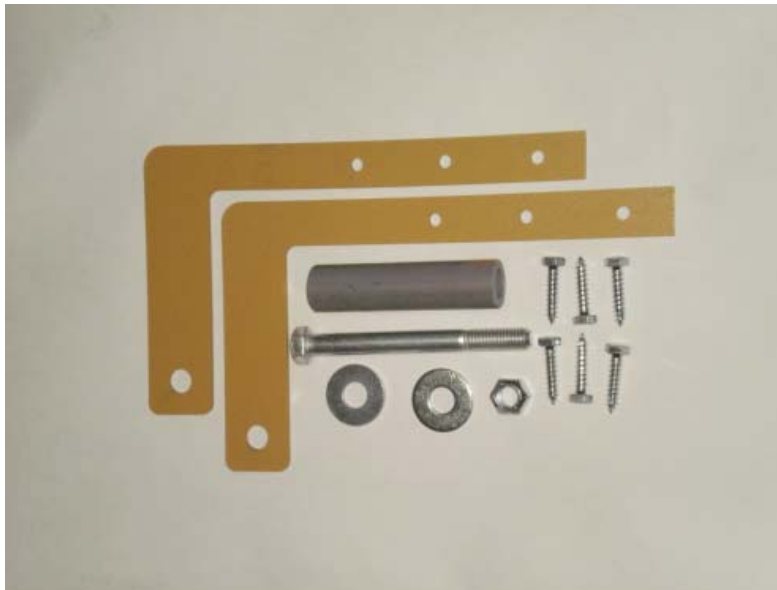

BATTERY LIFTING BEAM HANDLE KIT P/N: 24012002

QTY	PART#	DESCRIPTION
2	24017006	PLATE-SUPPORT-HANDLE
1	24018001	HANDLE
6	HW0300	BOLT-LAG-1/4" X 1 1/4"
2	HW0111	WASHER-FLAT-1/2"
1	LB0100	NUT-LOCK-1/2-13
1	LB0090	BOLT-HHCS-1/2-12 X 5"
1	24012002-i	INSTALLATION INSTRUCTIONS