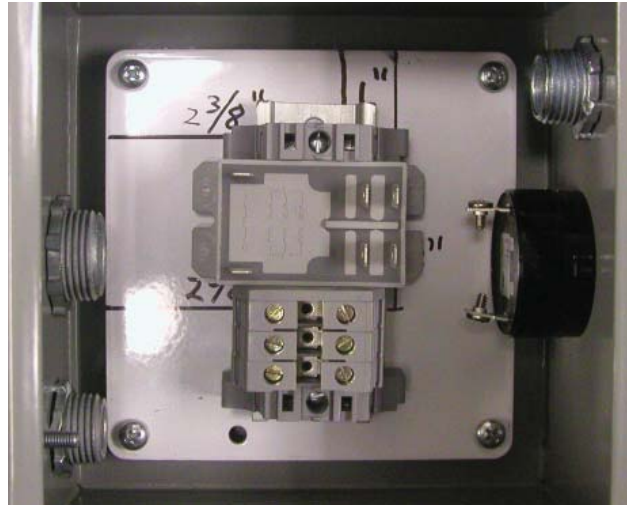

ATC MAGNET RELAY KIT (24V)

P/N: 80032003

INTERNAL VIEW - WIRING OMITTED FOR CLARITY

QTY	PART#	DESCRIPTION	QTY	PART#	DESCRIPTION
1	08036011	MACHINED ENCLOSURE	2	E0405	CONNECTOR 16-14 GAUGE
1	08036012	ENCLOSURE SUB PANEL	6	E1038	TERMINAL-PUSH-ON-1/4"
1	E0703	AUDIBLE ALARM	1	E0302-1	PULL SWITCH
1	E0613	RESTRAINT-3/4"	5'	E0504	16-2 SO CABLE
1	E0616	RESTRAINT-1/2"	2	HW0303	BOLT-HHCS-1/4-20 X 1"
1	E0623	RESTRAINT-1/2"-90 DEG	2	HW0103	WASHER-LOCK-1/4"
2	E0617	LOCKNUT-CONDUIT-1/2"	2	HW0002	NUT-HEX-1/4-20
1	E0618	LOCKNUT-CONDUIT-3/4"	4	HW0104	WASHER-FLAT-1/4"-SAE
2	YE0406	TERMINAL END STOP	2	HW0130	SCREW-RHMS-#8-32 X 1/2"
3	YE0402	TERMINAL BLOCK	2	HW0132	NUT-NILN-#8-32
1	YE0405	TERMINAL END SECTION	2	HW0133	WASHER-FLAT-#8 SAE
1	YE0206	30A RELAY DPST-NO	1	00196218	LABEL-DANGER-ELEC. HAZARD
1	00138002	MOUNTING TRACK	1	80032003-i	INSTALLATION INSTRUCTIONS
2	E0404	CONNECTOR 16-14 GAUGE			

***SOME PARTS INCLUDED IN ASSEMBLY ARE NOT SHOWN**