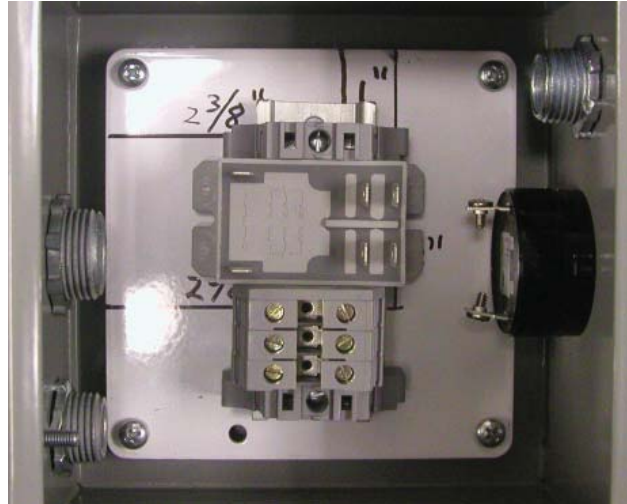

ATC MAGNET RELAY KIT (12V)

P/N: 80032005

INTERNAL VIEW - WIRING OMITTED FOR CLARITY

QTY	PART#	DESCRIPTION	QTY	PART#	DESCRIPTION
1	08036011	MACHINED ENCLOSURE	2	E0405	CONNECTOR 16-14 GAUGE
1	08036012	ENCLOSURE SUB PANEL	6	E1038	TERMINAL-PUSH-ON-1/4"
1	E0703	AUDIBLE ALARM	1	E0302-1	PULL SWITCH
1	E0613	RESTRAINT-3/4"	5'	E0504	16-2 SO CABLE
1	E0616	RESTRAINT-1/2"	2	HW0303	BOLT-HHCS-1/4-20 X 1"
1	E0623	RESTRAINT-1/2"-90 DEG	2	HW0103	WASHER-LOCK-1/4"
2	E0617	LOCKNUT-CONDUIT-1/2"	2	HW0002	NUT-HEX-1/4-20
1	E0618	LOCKNUT-CONDUIT-3/4"	4	HW0104	WASHER-FLAT-1/4"-SAE
2	YE0406	TERMINAL END STOP	2	HW0130	SCREW-RHMS-#8-32 X 1/2"
3	YE0402	TERMINAL BLOCK	2	HW0132	NUT-NILN-#8-32
1	YE0405	TERMINAL END SECTION	2	HW0133	WASHER-FLAT-#8 SAE
1	YE0211	30A RELAY DPST-NO	1	00196218	LABEL-DANGER-ELEC. HAZARD
1	00138002	MOUNTING TRACK	1	80032003-i	INSTALLATION INSTRUCTIONS
2	E0404	CONNECTOR 16-14 GAUGE			

***SOME PARTS INCLUDED IN ASSEMBLY ARE NOT SHOWN**